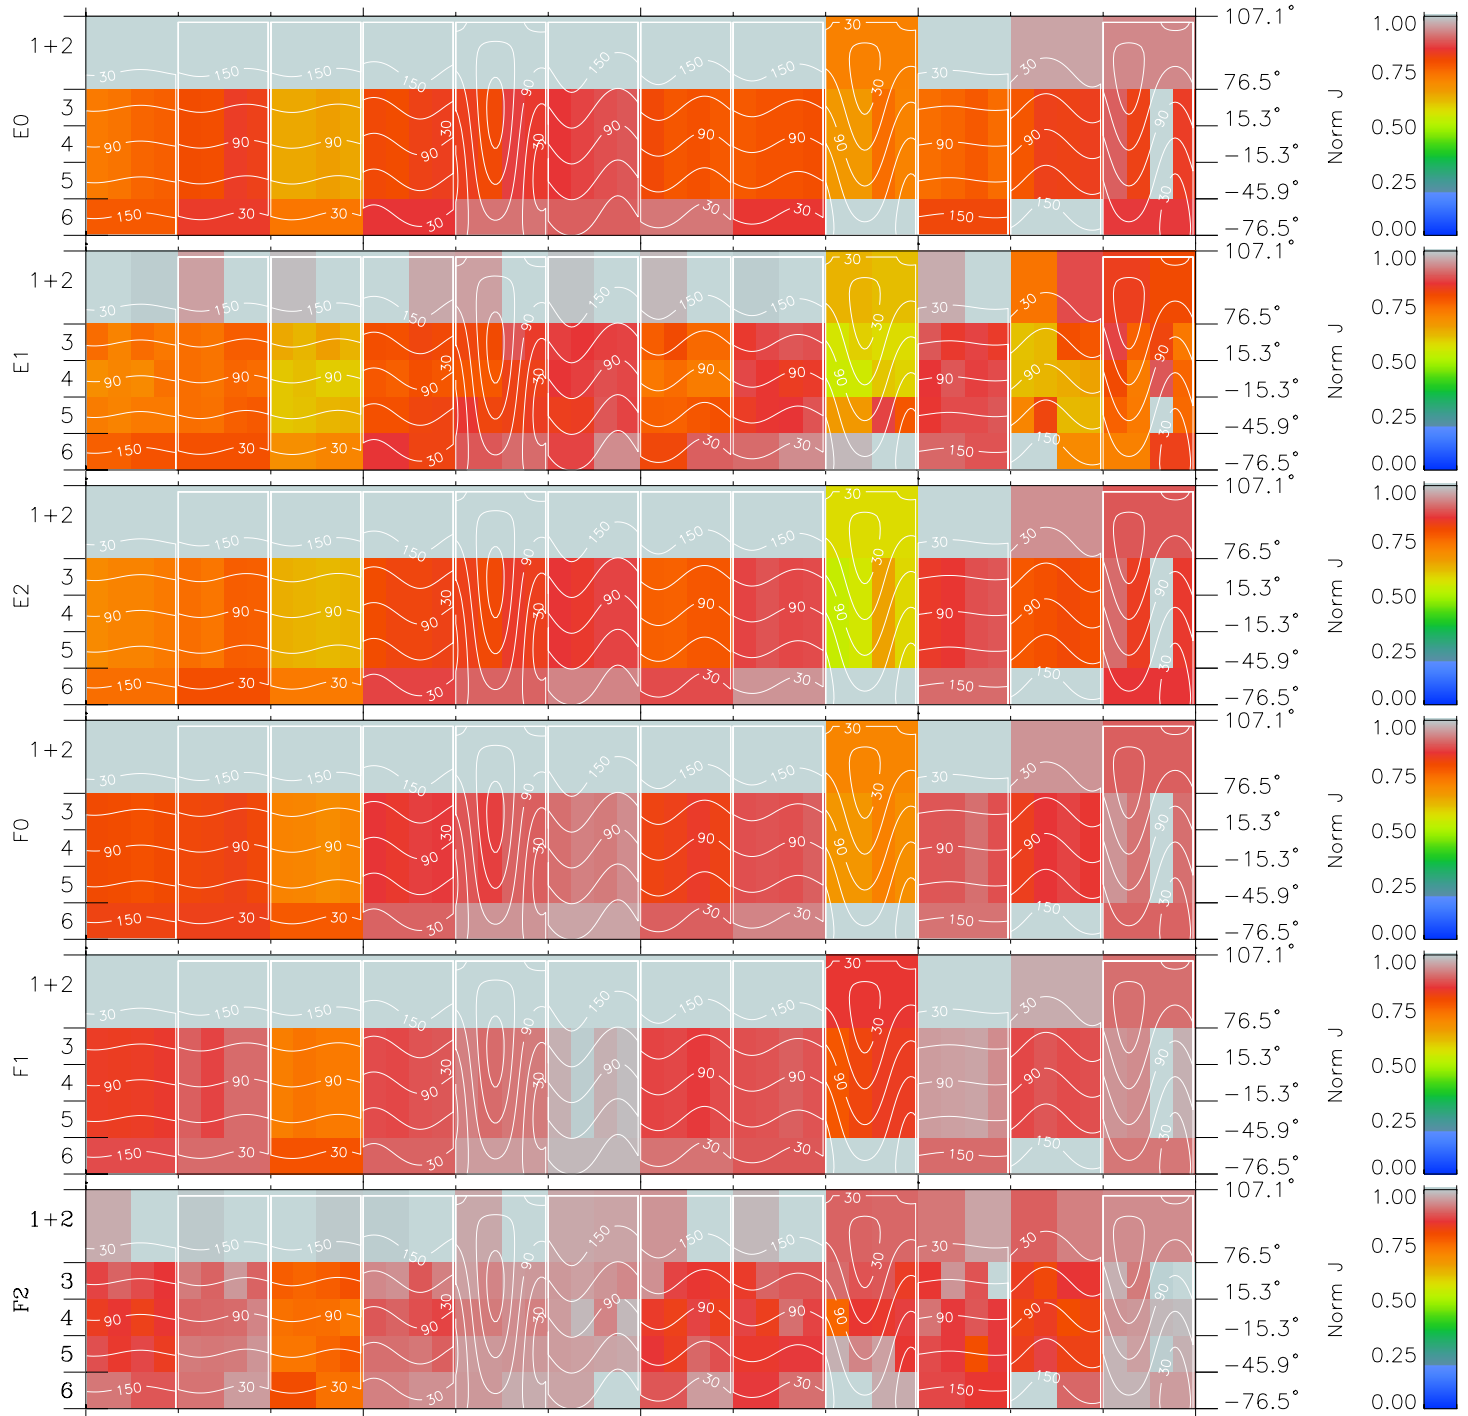

Galileo EPD Real Time All-Sky Anisotropies 97294

Software Version: RTSKY_NORM V 1.20
 Data Production: 06-03-00
 Plot Production: Sun Sep 16 05:58:51 2001
 Color File: wondr3
 Geofactor File: 1.1

00:00:00 1997-294	294-06	294-12	294-18	00:00:00 1997-295	X JSE(R _j)
+ -88.20 -28.31 2.16	+ -87.62 -28.67 2.17	+ -87.03 -29.03 2.18	+ -86.42 -29.38 2.20	+ -85.78 -29.73 2.21	Y JSE(R _j)
					Z JSE(R _j)

- ◇ = Jupiter look direction
- = Corotation look direction