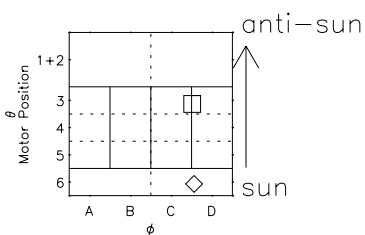

Galileo EPD Real Time All-Sky Anisotropies 97294

Software Version: RTSKY_NORM V 1.20
 Data Production: 06-03-00
 Plot Production: Sun Sep 16 05:58:51 2001
 Color File: wondr3
 Geofactor File: 1.1

00:00:00 1997-294	294-06	294-12	294-18	00:00:00 1997-295	X JSE(R _j)
+ -88.20 -28.31 2.16	+ -87.62 -28.67 2.17	+ -87.03 -29.03 2.18	+ -86.42 -29.38 2.20	+ -85.78 -29.73 2.21	Y JSE(R _j)
					Z JSE(R _j)

- ◇ = Jupiter look direction
- = Corotation look direction