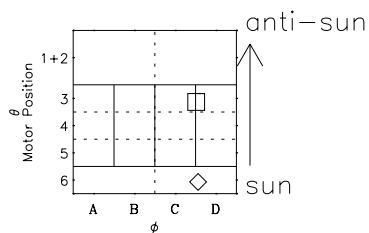

# Galileo EPD Real-Time Omni 97294

Software Version: RTLINE\_OMNI V 1.20  
Data Production: 06-03-00  
Plot Production: Sun Sep 16 06:00:10 2001

- ◇ = Jupiter look direction
- = Corotation look direction