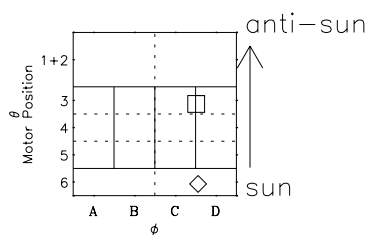

Galileo EPD Real-Time Omni 97294

Software Version: RTLINE_OMNI V 1.20
Data Production: 06-03-00
Plot Production: Sun Sep 16 06:00:10 2001

◇ = Jupiter look direction
□ = Corotation look direction