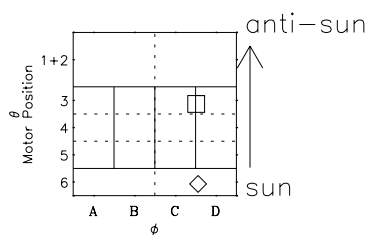

Galileo EPD Real-Time Omni 97294

Software Version: RTLINE_OMNI V 1.20
Data Production: 06-03-00
Plot Production: Sun Sep 16 06:00:08 2001

◇ = Jupiter look direction
□ = Corotation look direction