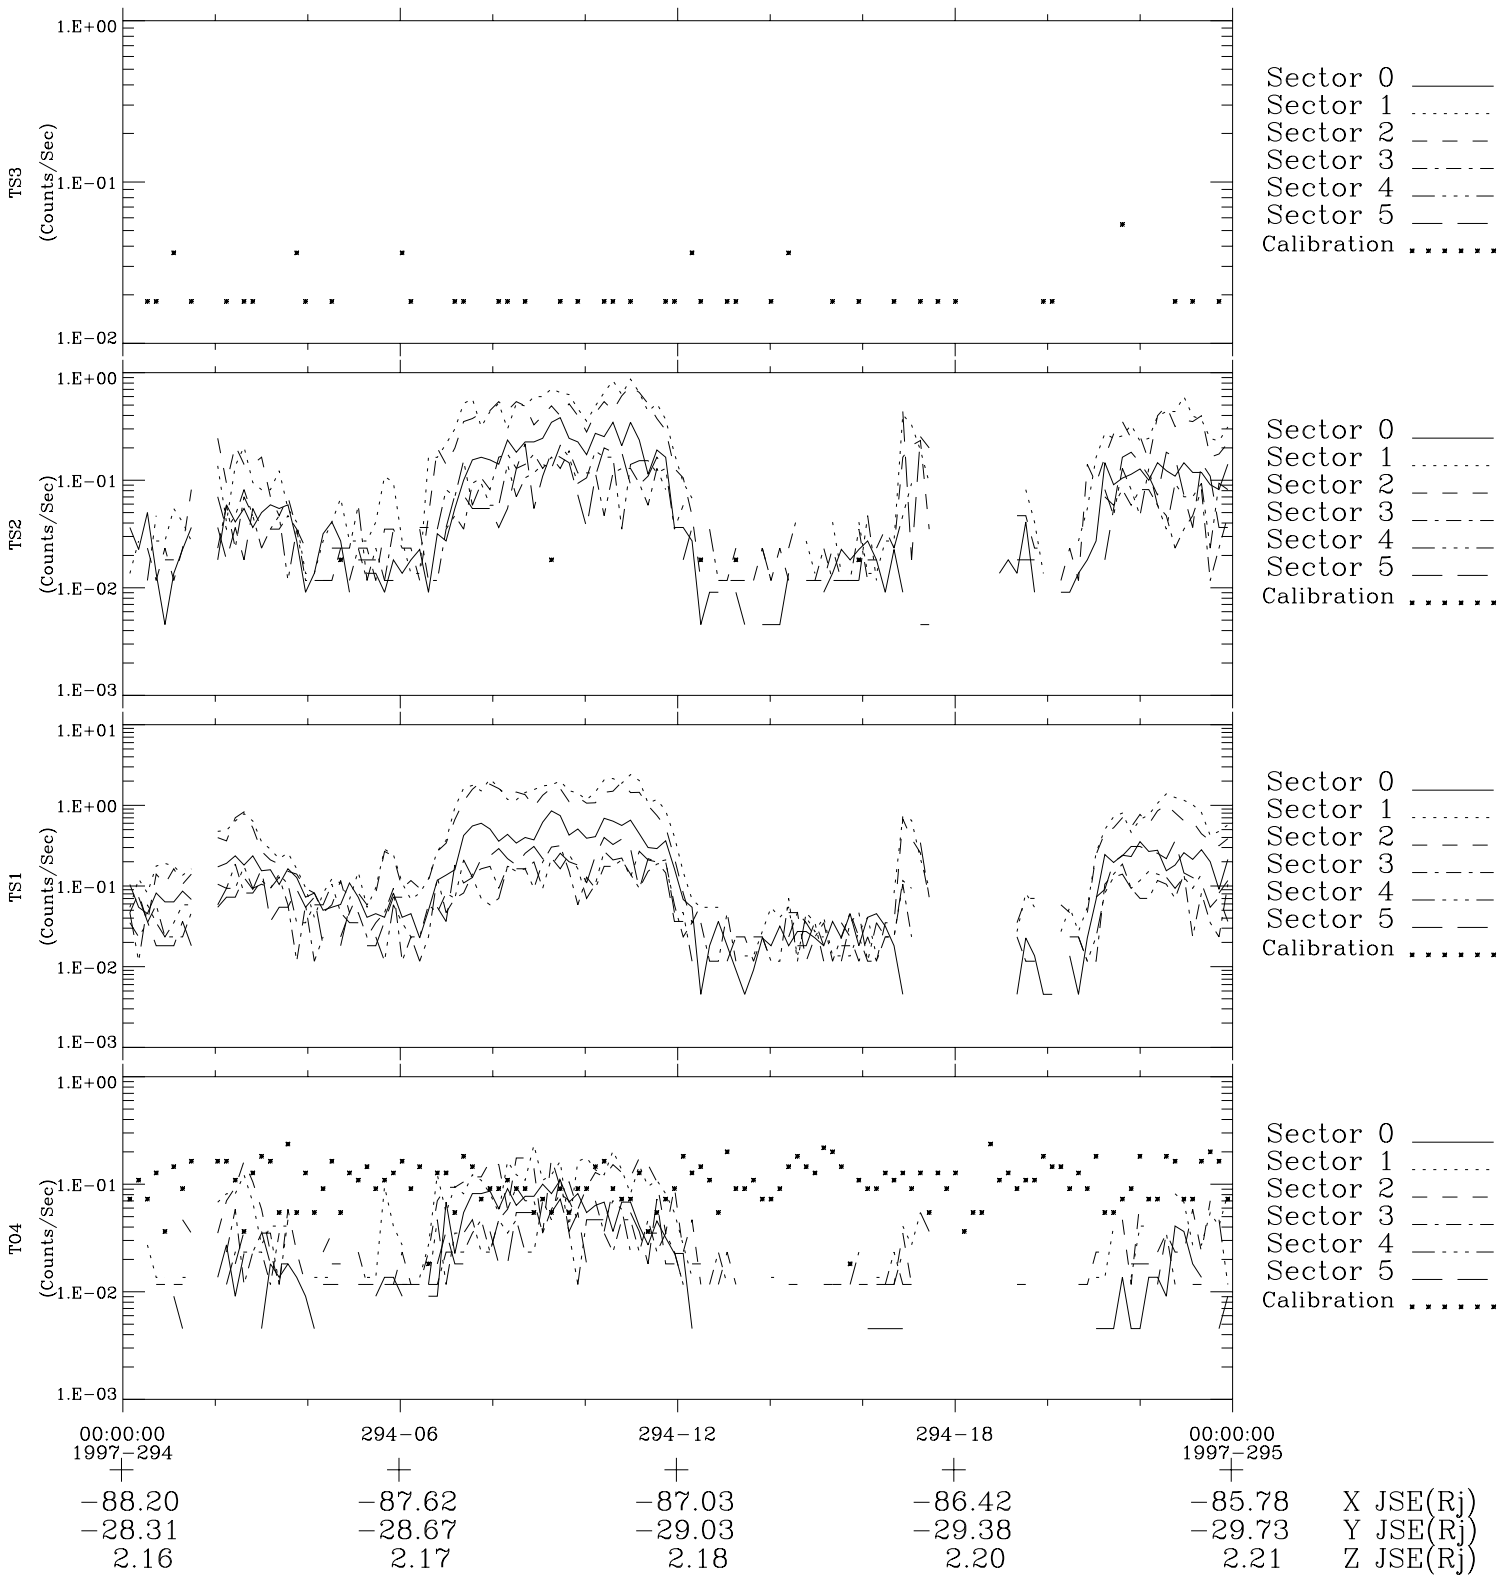

Galileo EPD Real-Time Six-Sector 97294

Software Version: RTLINE_R6 V 1.20
Data Production: 06-03-00
Plot Production: Sun Sep 16 06:00:18 2001

◇ = Jupiter look direction
□ = Corotation look direction