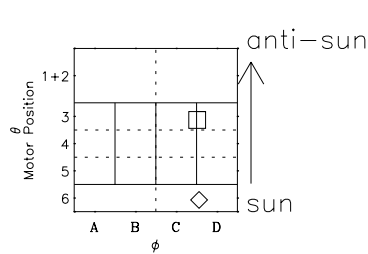

Galileo EPD Real-Time Six-Sector 97294

Software Version: RTLINE_R6 V 1.20
Data Production: 06-03-00
Plot Production: Sun Sep 16 06:00:18 2001

◇ = Jupiter look direction
□ = Corotation look direction