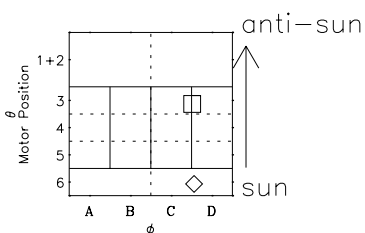

# Galileo EPD Real-Time Six-Sector 97294

Software Version: RTLINE\_R6 V 1.20  
Data Production: 06-03-00  
Plot Production: Sun Sep 16 06:00:17 2001

◇ = Jupiter look direction  
□ = Corotation look direction