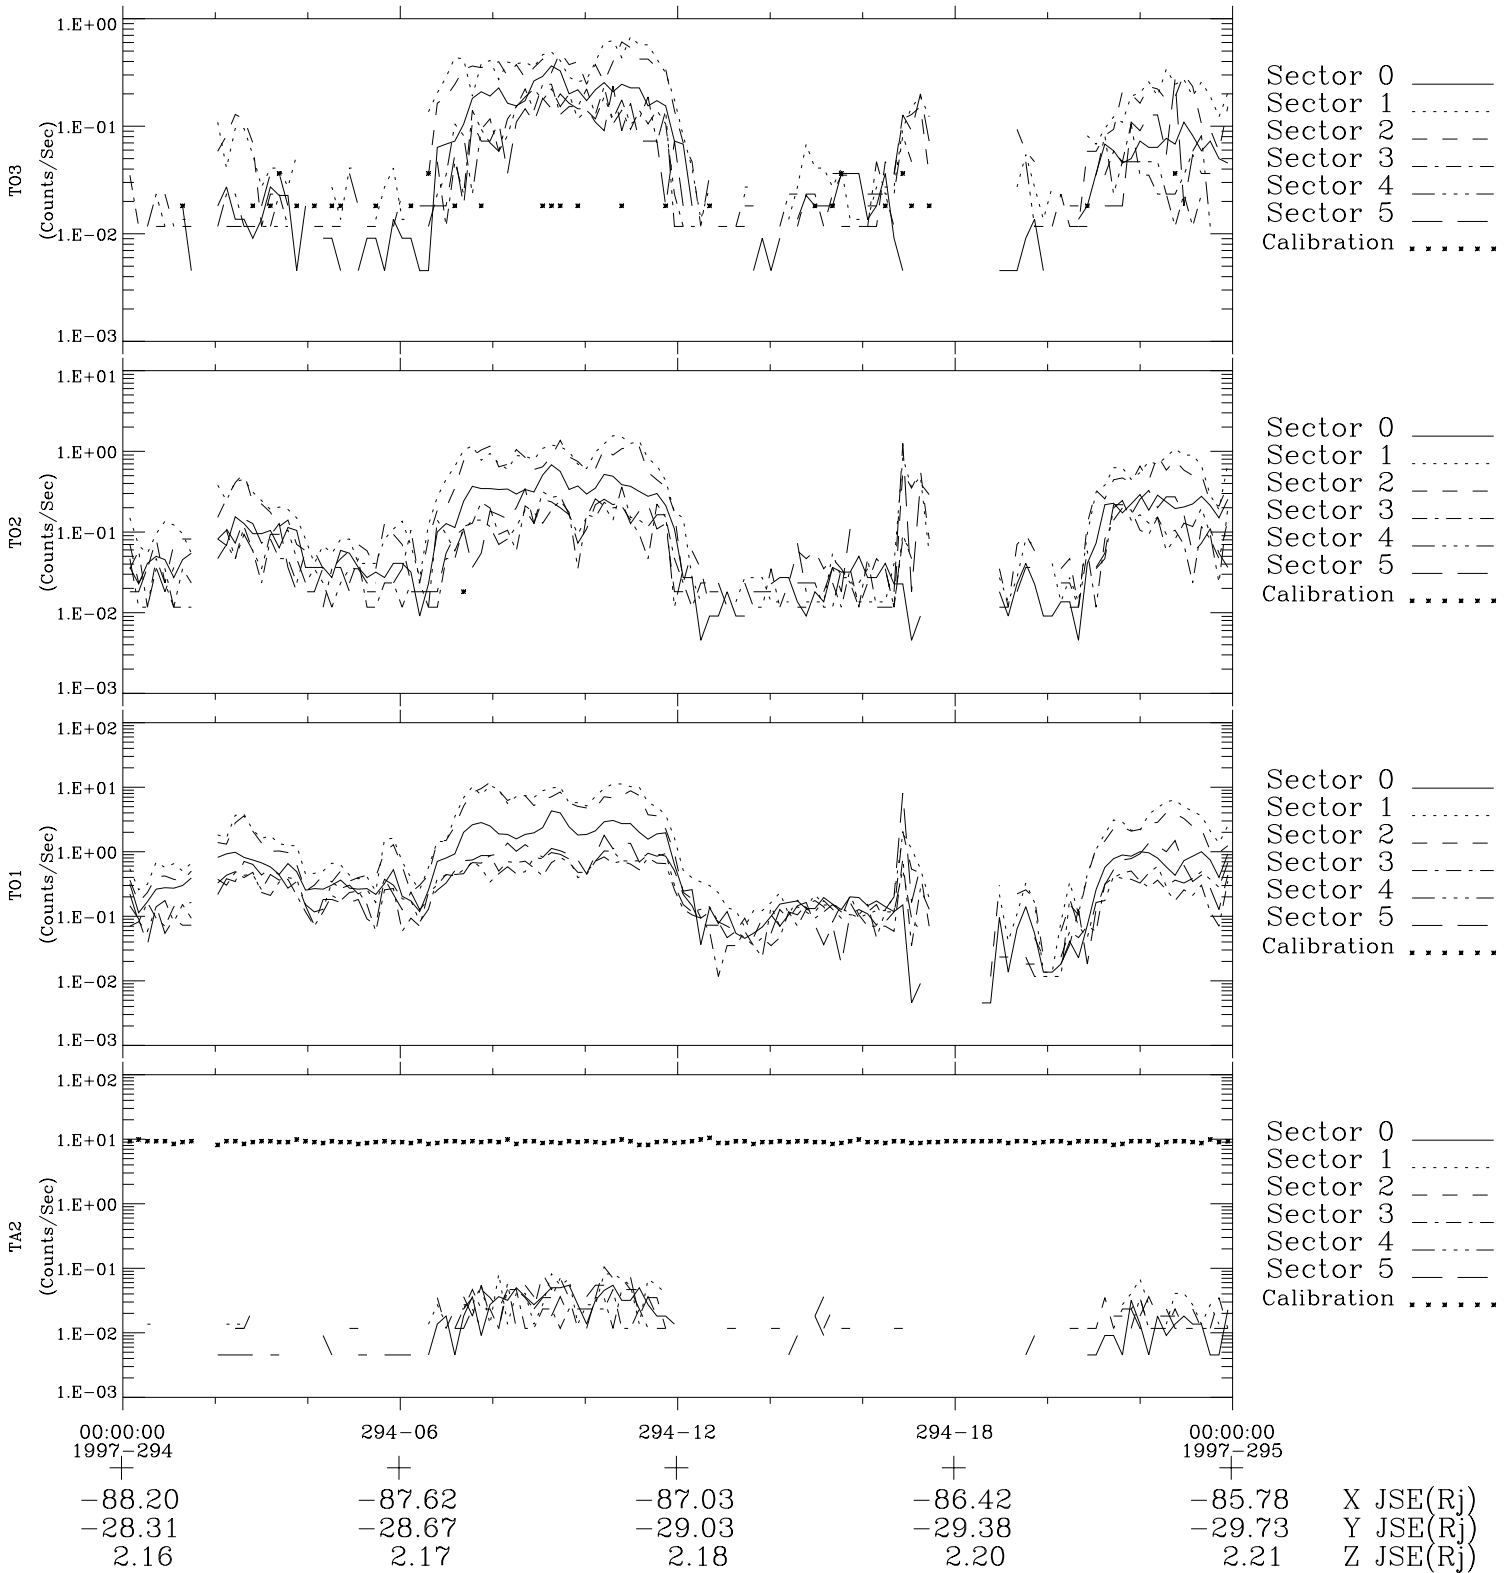

# Galileo EPD Real-Time Six-Sector 97294

Software Version: RTLINE\_R6 V 1.20  
Data Production: 06-03-00  
Plot Production: Sun Sep 16 06:00:17 2001

◇ = Jupiter look direction  
□ = Corotation look direction