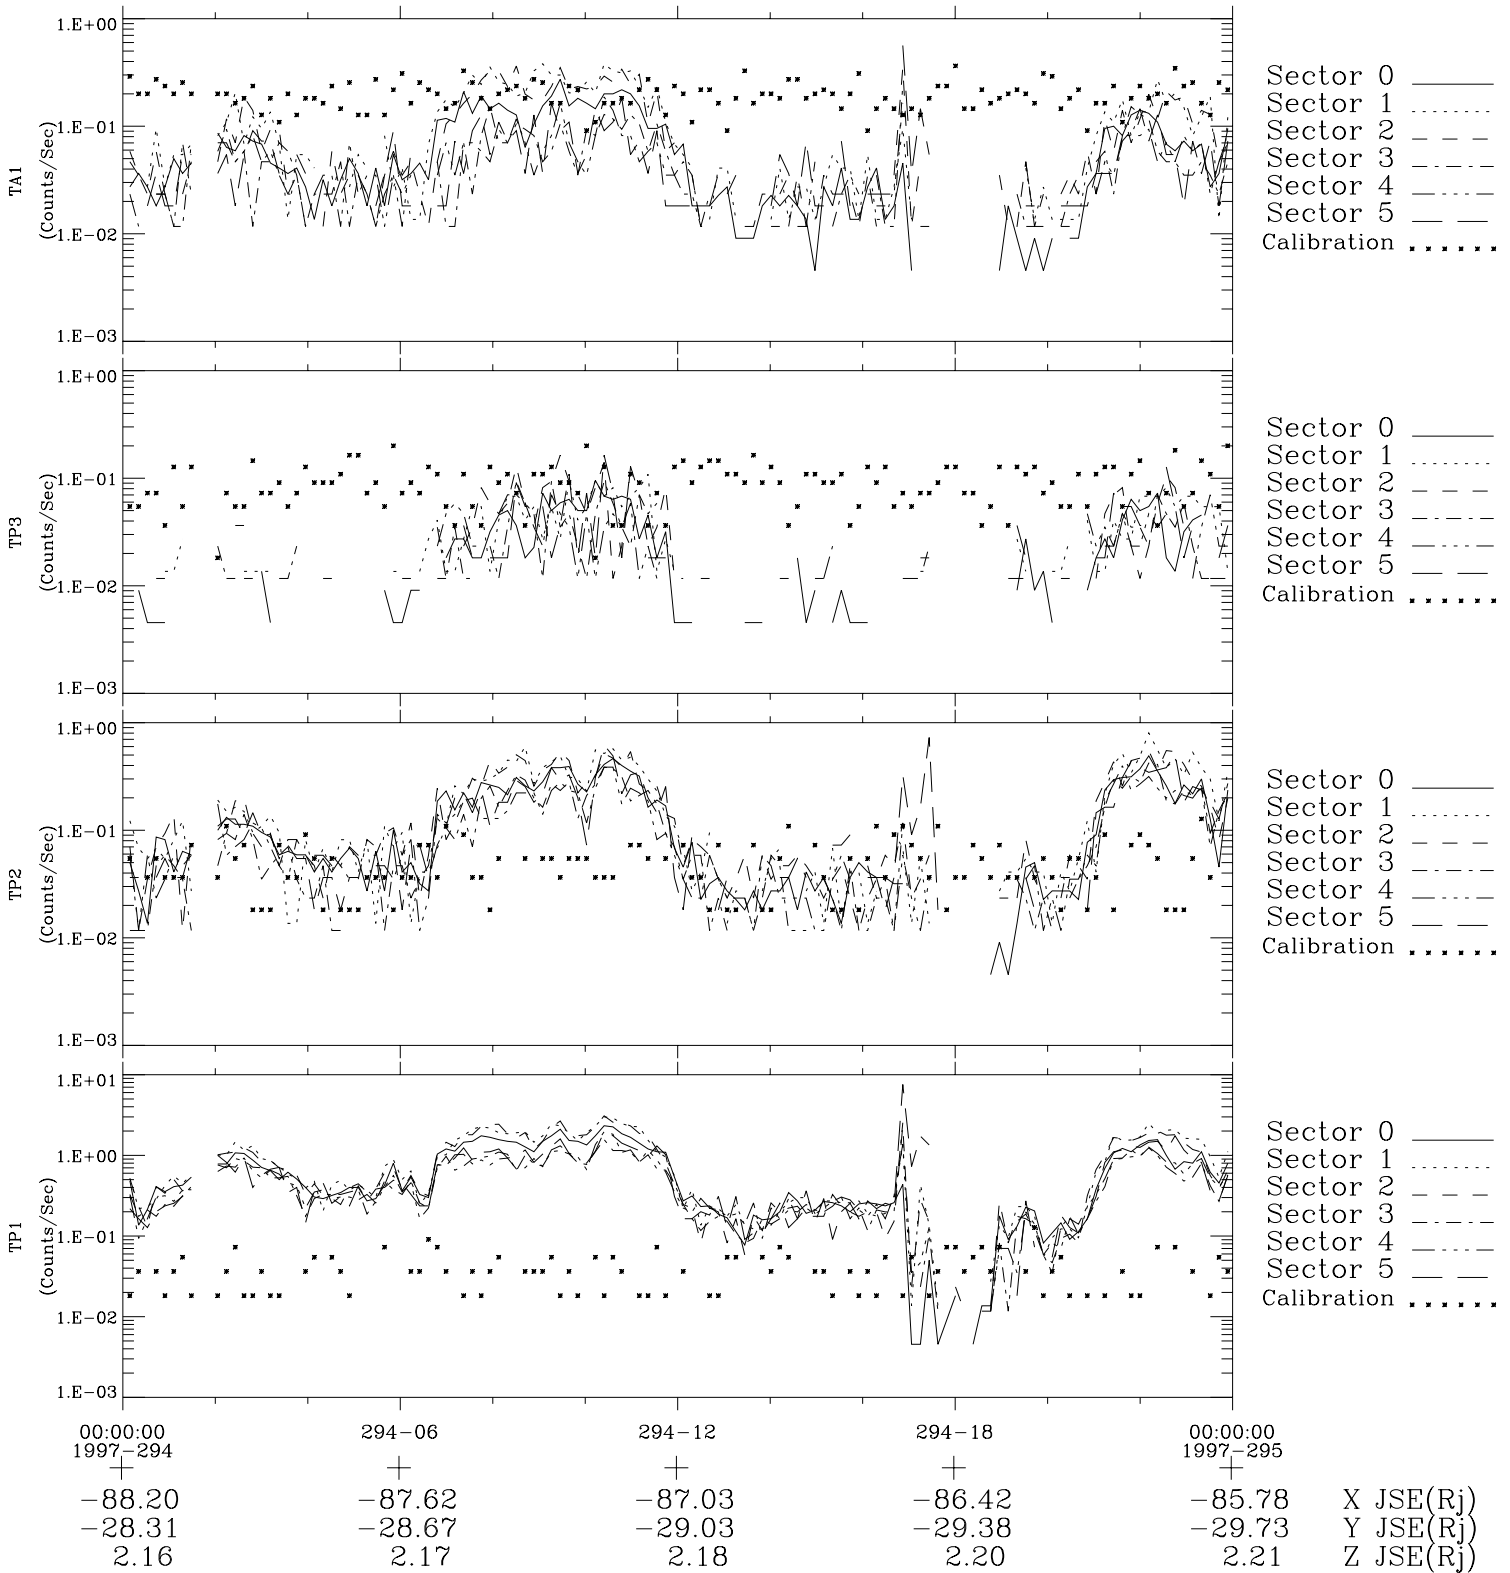

# Galileo EPD Real-Time Six-Sector 97294

Software Version: RTLINE\_R6 V 1.20  
Data Production: 06-03-00  
Plot Production: Sun Sep 16 06:00:16 2001

◇ = Jupiter look direction  
□ = Corotation look direction