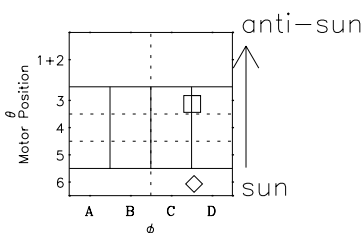

# Galileo EPD Real-Time Six-Sector 97294

Software Version: RTLINE\_R6 V 1.20  
Data Production: 06-03-00  
Plot Production: Sun Sep 16 06:00:16 2001

◇ = Jupiter look direction  
□ = Corotation look direction