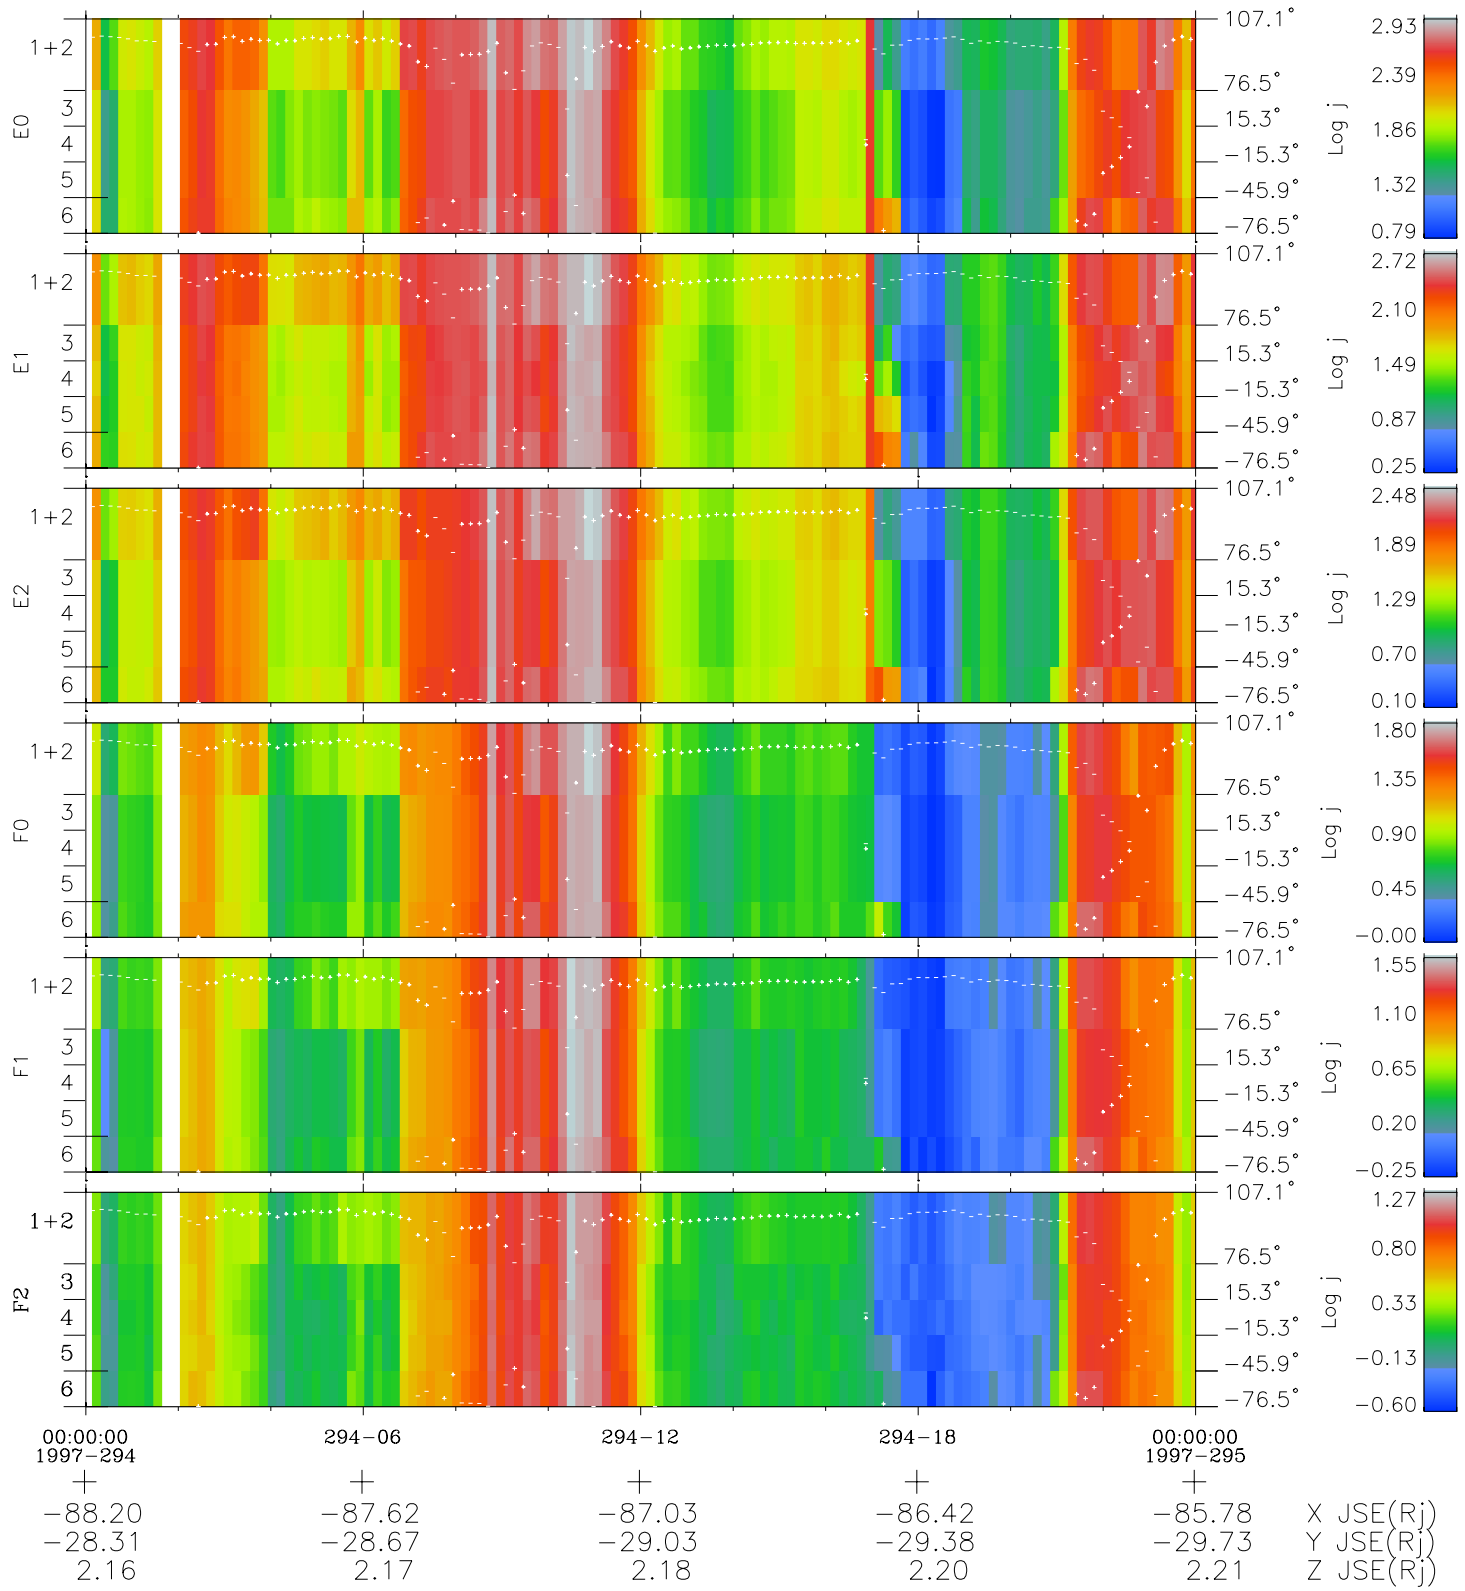

Galileo EPD Real Elevation Anisotropies 97294

Software Version: RTELEV_FLUX V 1.20
Data Production: 06-03-00
Plot Production: Sun Sep 16 05:59:16 2001
Color File: wondr3
Geofactor File: 1.1

◇ = Jupiter look direction
□ = Corotation look direction