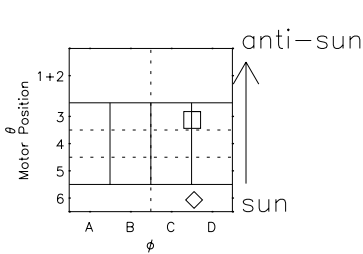

Galileo EPD Real Elevation Anisotropies 97294

Software Version: RTELEV_FLUX V 1.20
Data Production: 06-03-00
Plot Production: Sun Sep 16 05:59:16 2001
Color File: wondr3
Geofactor File: 1.1

◇ = Jupiter look direction
□ = Corotation look direction