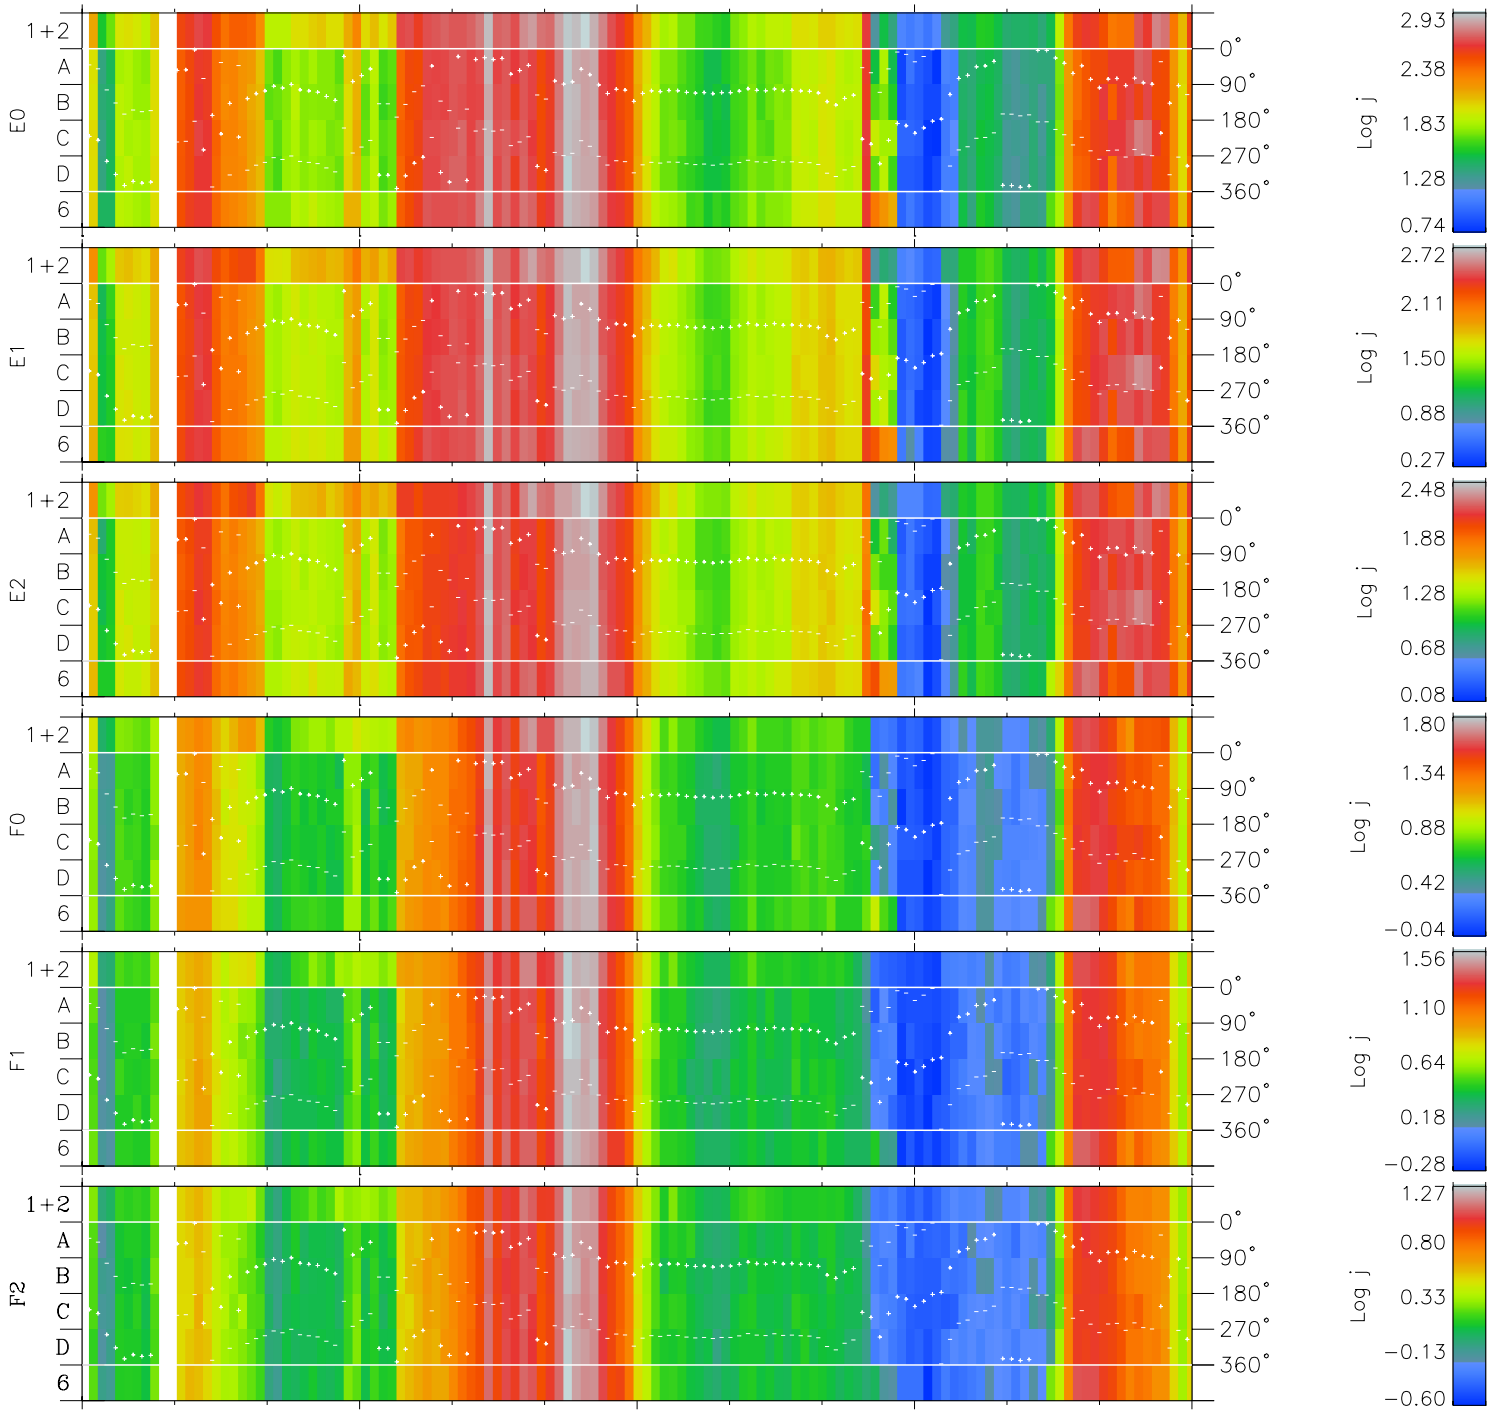

Galileo EPD Real Time Azimuth Anisotropies 97294

Software Version: RTAZIM_FLUX V 1.20
 Data Production: 06-03-00
 Plot Production: Sun Sep 16 05:59:51 2001
 Color File: wondr3
 Geofactor File: 1.1

Time	294-06	294-12	294-18	00:00:00 1997-295	
+	+	+	+	+	X JSE(R _j)
-88.20	-87.62	-87.03	-86.42	-85.78	Y JSE(R _j)
-28.31	-28.67	-29.03	-29.38	-29.73	Z JSE(R _j)
2.16	2.17	2.18	2.20	2.21	

◇ = Jupiter look direction
 □ = Corotation look direction