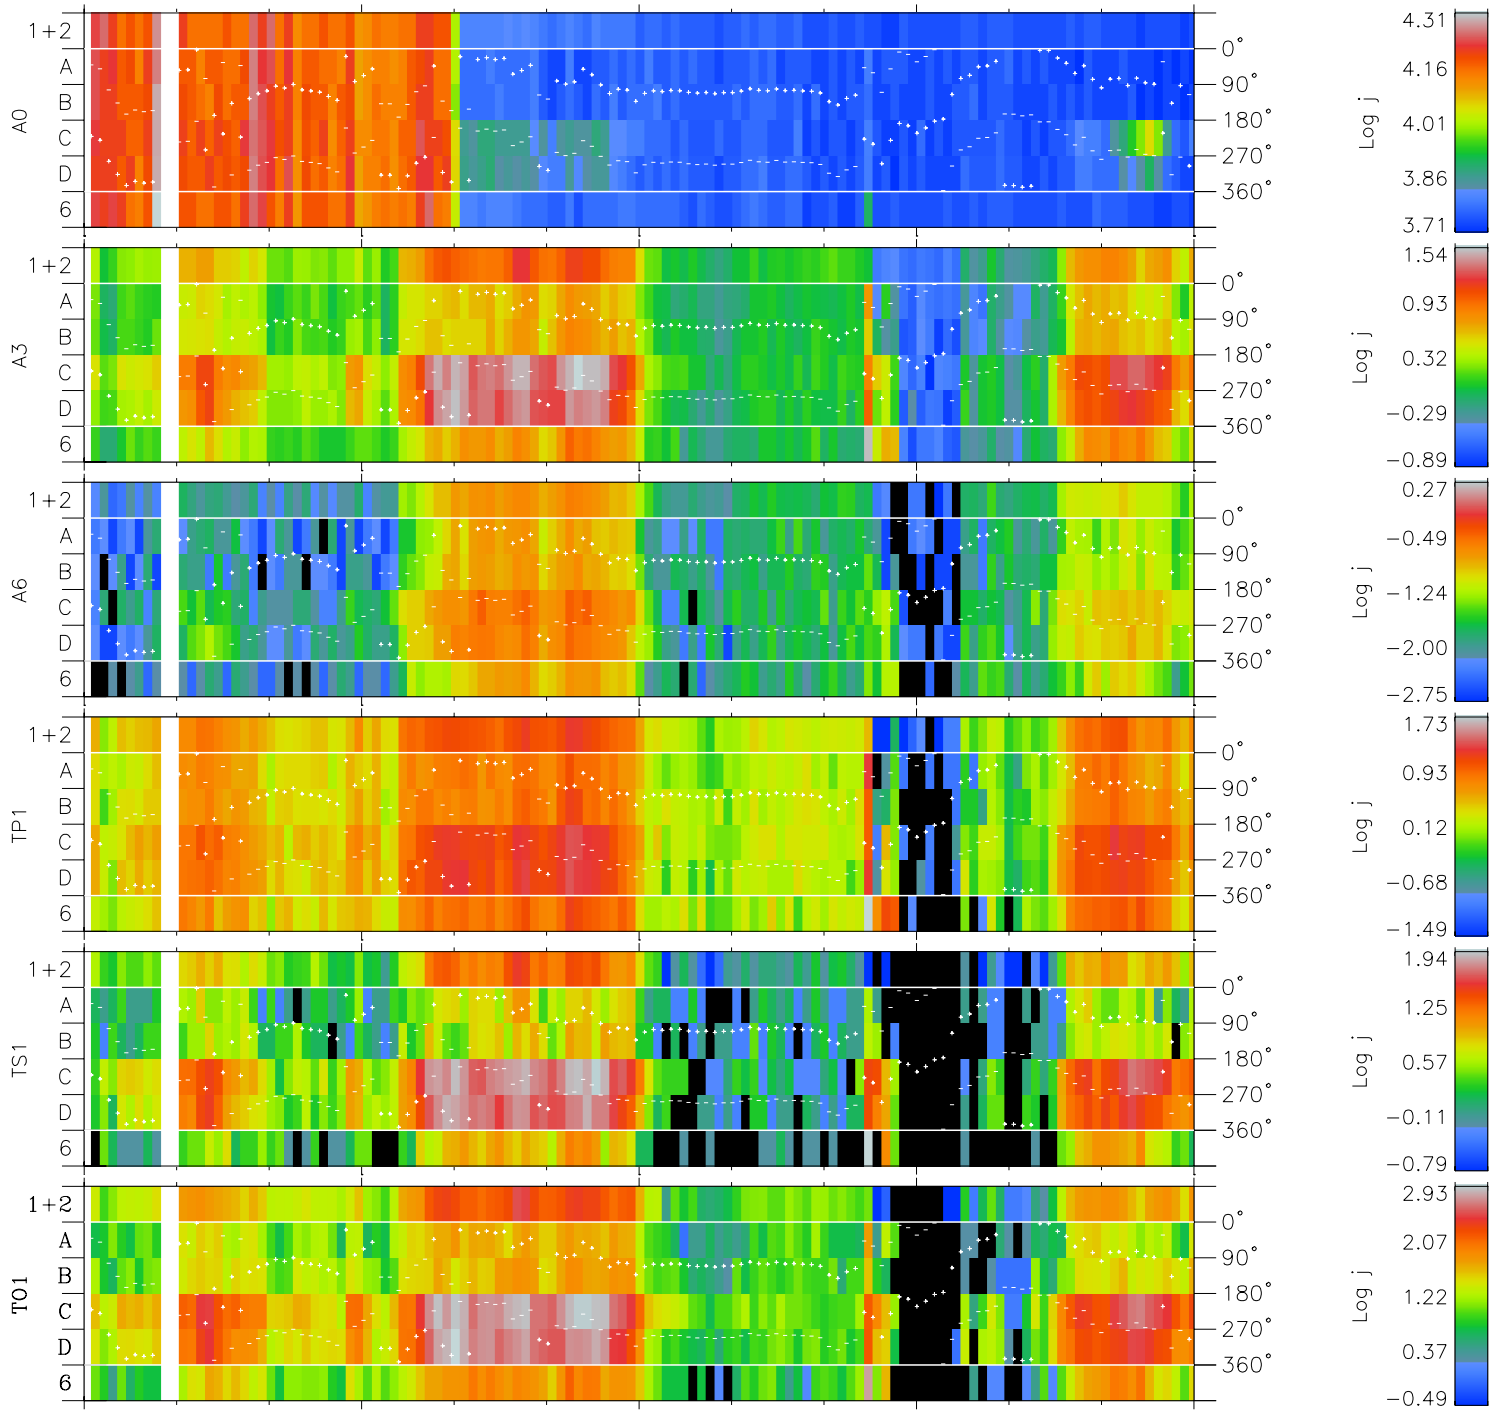

Galileo EPD Real Time Azimuth Anisotropies 97294

Software Version: RTAZIM_FLUX V 1.20
Data Production: 06-03-00
Plot Production: Sun Sep 16 05:59:46 2001
Color File: wondr3
Geofactor File: 1.1

00:00:00 1997-294	294-06	294-12	294-18	00:00:00 1997-295	
+	+	+	+	+	
-88.20	-87.62	-87.03	-86.42	-85.78	X JSE(R_j)
-28.31	-28.67	-29.03	-29.38	-29.73	Y JSE(R_j)
2.16	2.17	2.18	2.20	2.21	Z JSE(R_j)

◇ = Jupiter look direction
□ = Corotation look direction