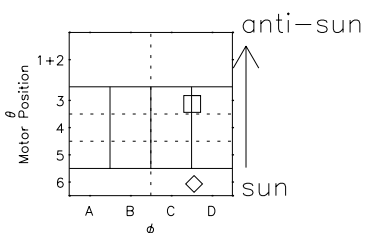

Galileo EPD Real Time Azimuth Anisotropies 97294

Software Version: RTAZIM_FLUX V 1.20
Data Production: 06-03-00
Plot Production: Sun Sep 16 05:59:46 2001
Color File: wondr3
Geofactor File: 1.1

00:00:00 1997-294	294-06	294-12	294-18	00:00:00 1997-295	
+	+	+	+	+	
-88.20	-87.62	-87.03	-86.42	-85.78	X JSE(R_j)
-28.31	-28.67	-29.03	-29.38	-29.73	Y JSE(R_j)
2.16	2.17	2.18	2.20	2.21	Z JSE(R_j)

◇ = Jupiter look direction
□ = Corotation look direction