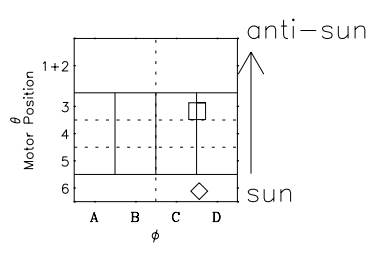

# Galileo EPD Real Time Omni Spectrum 97293

Software Version: RTSPEC\_OMNI V 1.20  
 Data Production: 06-03-00  
 Plot Production: Sun Sep 16 05:50:01 2001  
 Color File: wondr3  
 Geofactor File: 1.1

◇ = Jupiter look direction  
 □ = Corotation look direction