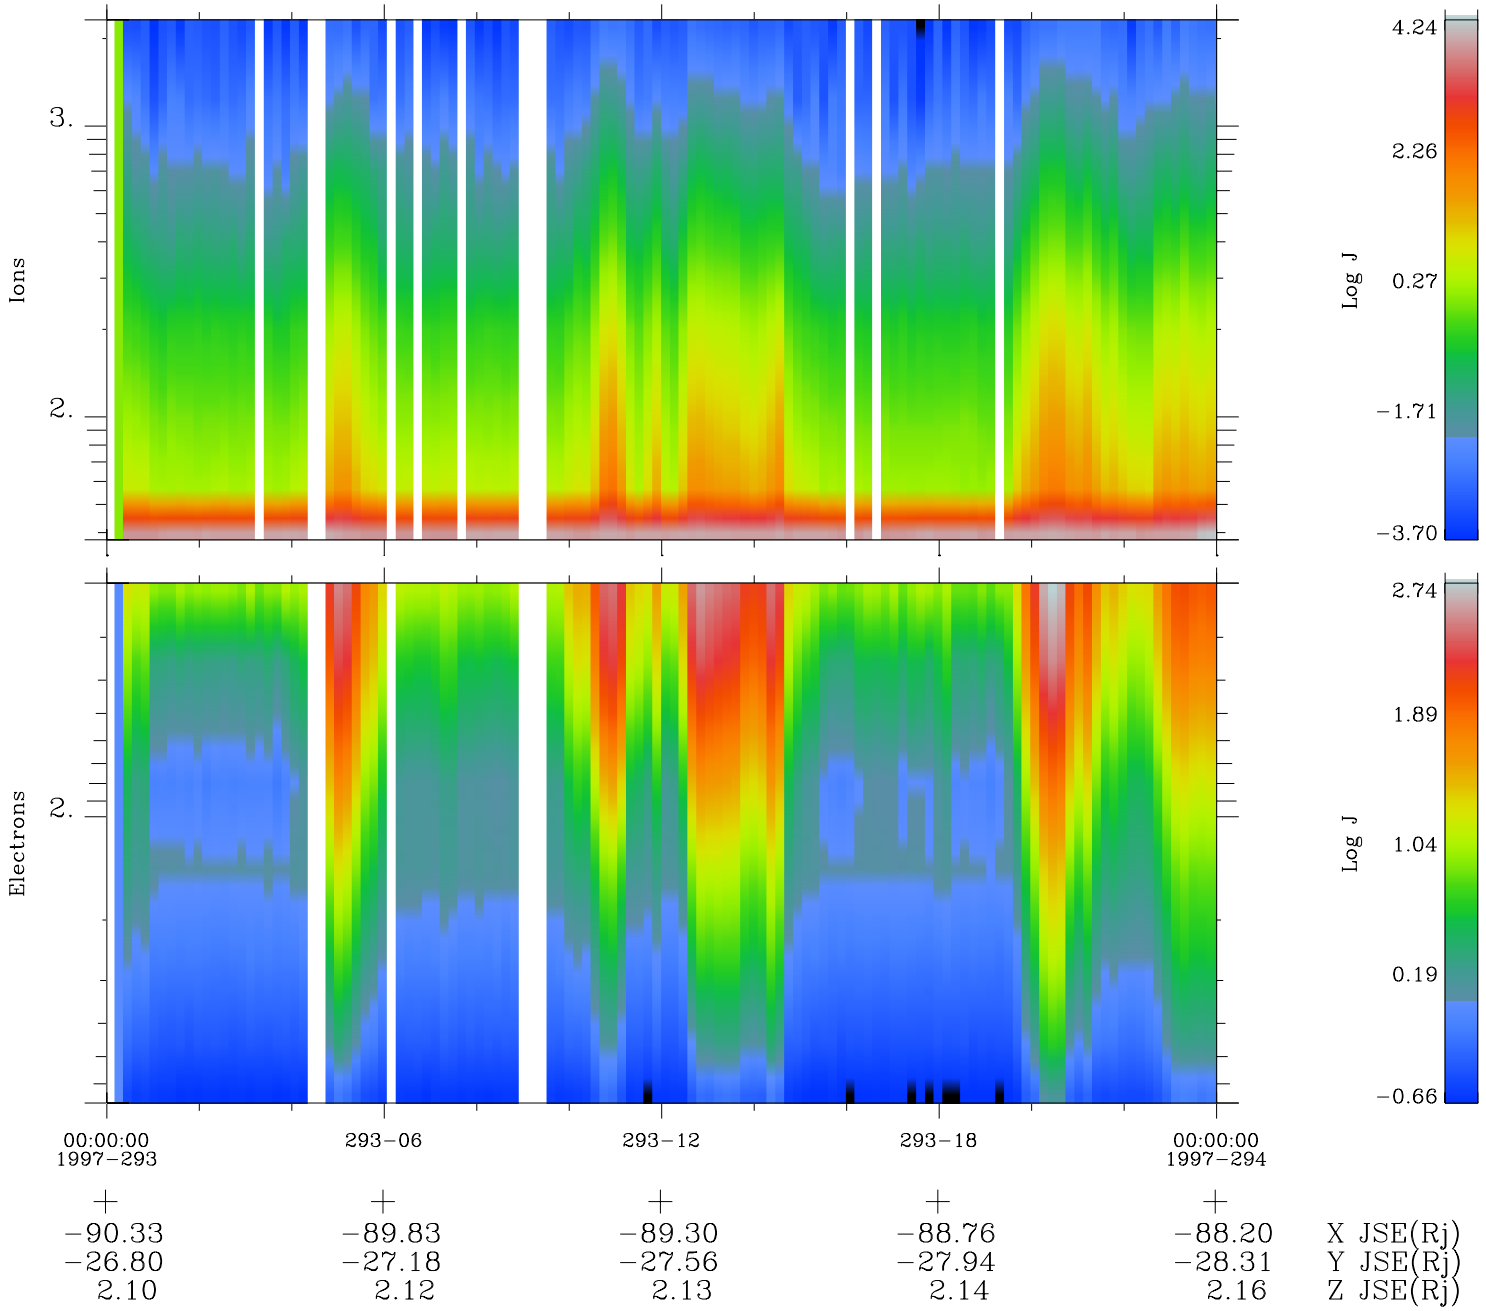

# Galileo EPD Real Time Omni Spectrum 97293

Software Version: RTSPEC\_OMNI V 1.20  
 Data Production: 06-03-00  
 Plot Production: Sun Sep 16 05:50:01 2001  
 Color File: wondr3  
 Geofactor File: 1.1

◇ = Jupiter look direction  
 □ = Corotation look direction