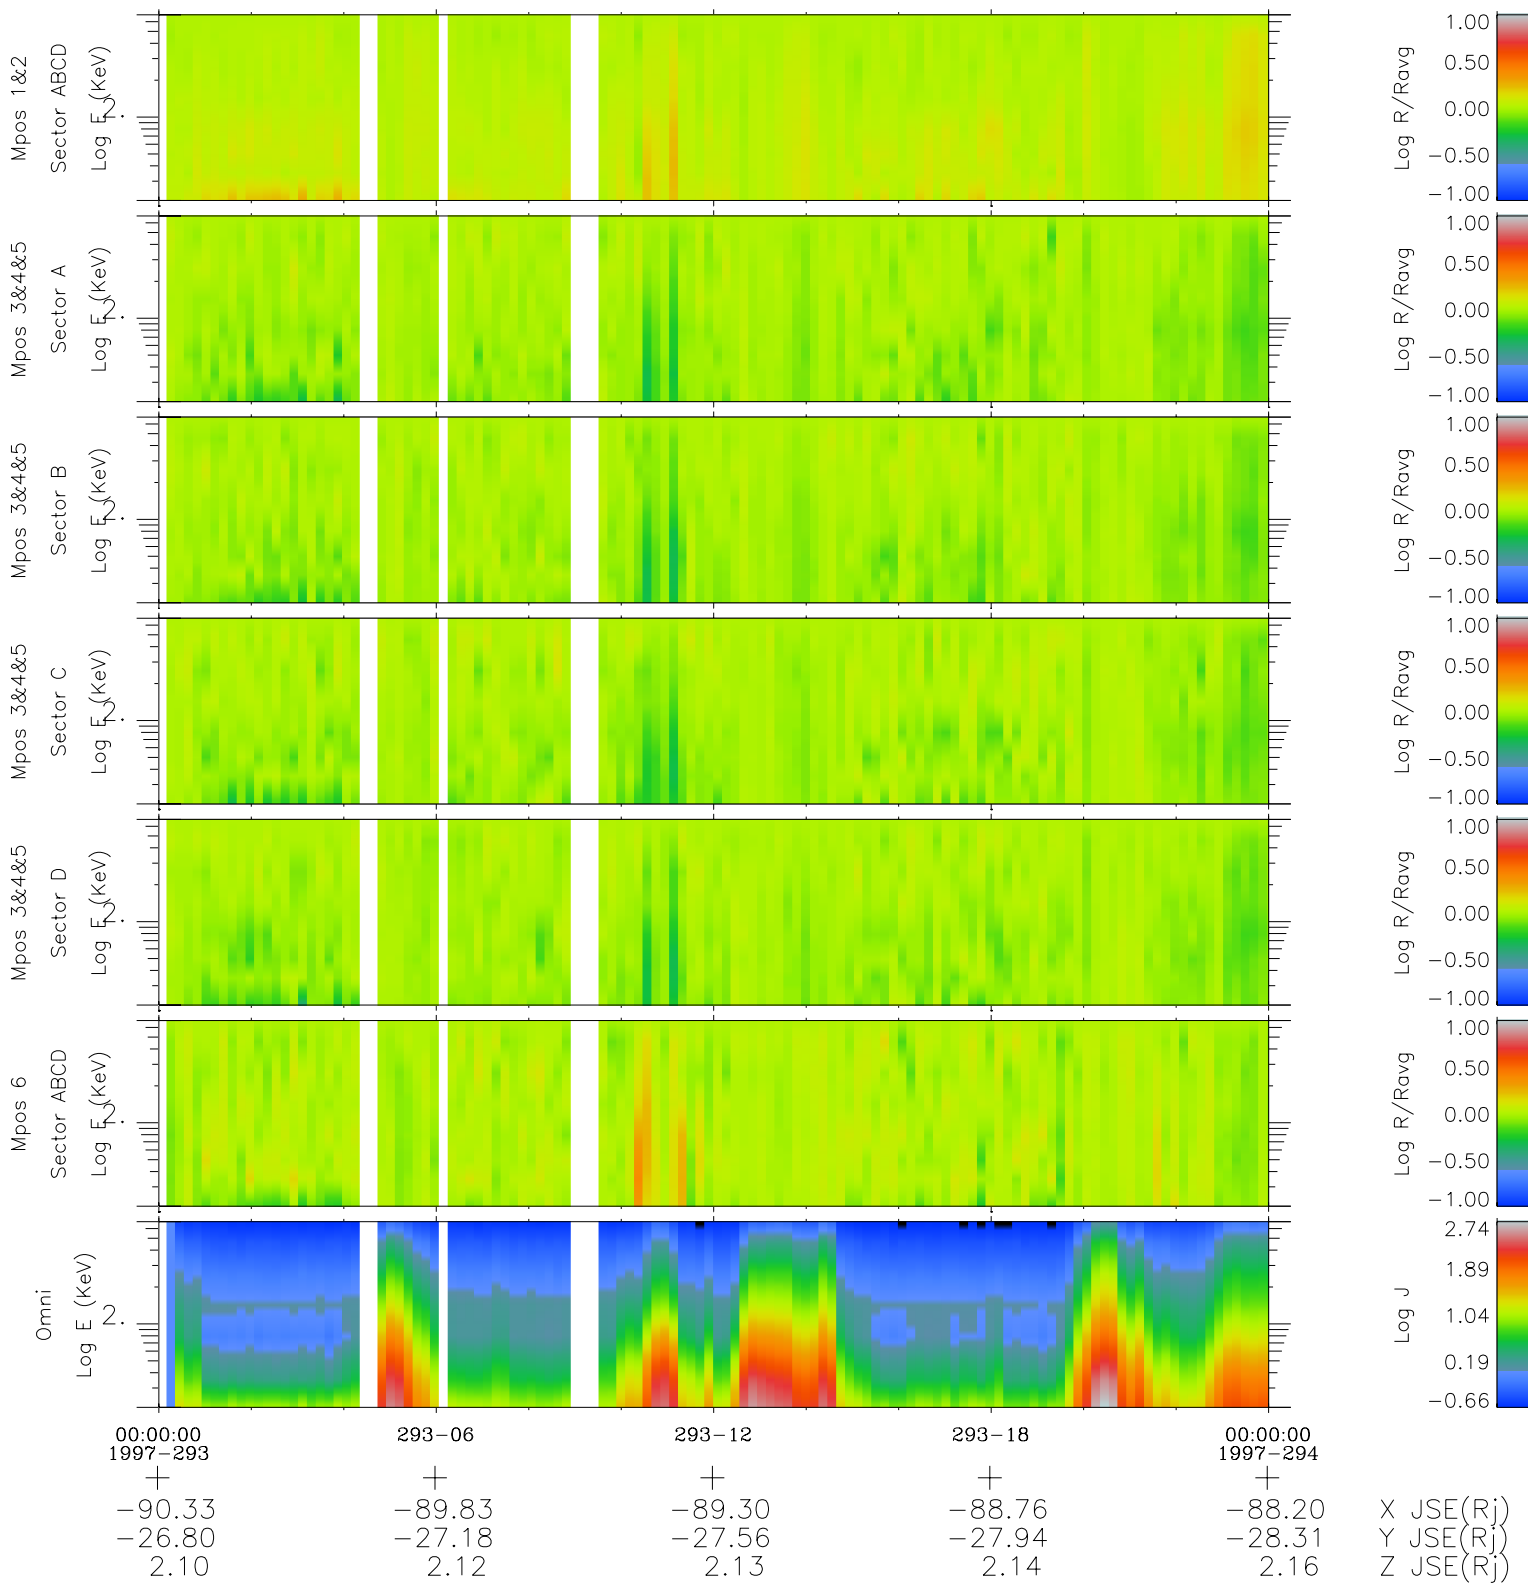

# Galileo EPD Real Time R6 Electrons Spectra 97293

Software Version: RTSPEC\_R6 V 1.20  
 Data Production: 06-03-00  
 Plot Production: Sun Sep 16 05:49:55 2001  
 Color File: wondr3  
 Geofactor File: 1.1

◇ = Jupiter look direction  
 □ = Corotation look direction