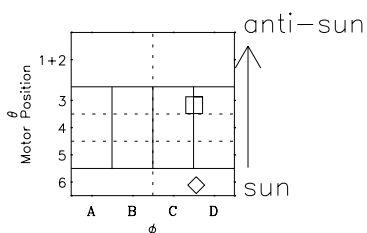

Galileo EPD Real-Time Six-Sector 97293

Software Version: RTLINE_R6 V 1.20
Data Production: 06-03-00
Plot Production: Sun Sep 16 05:52:10 2001

◇ = Jupiter look direction
□ = Corotation look direction