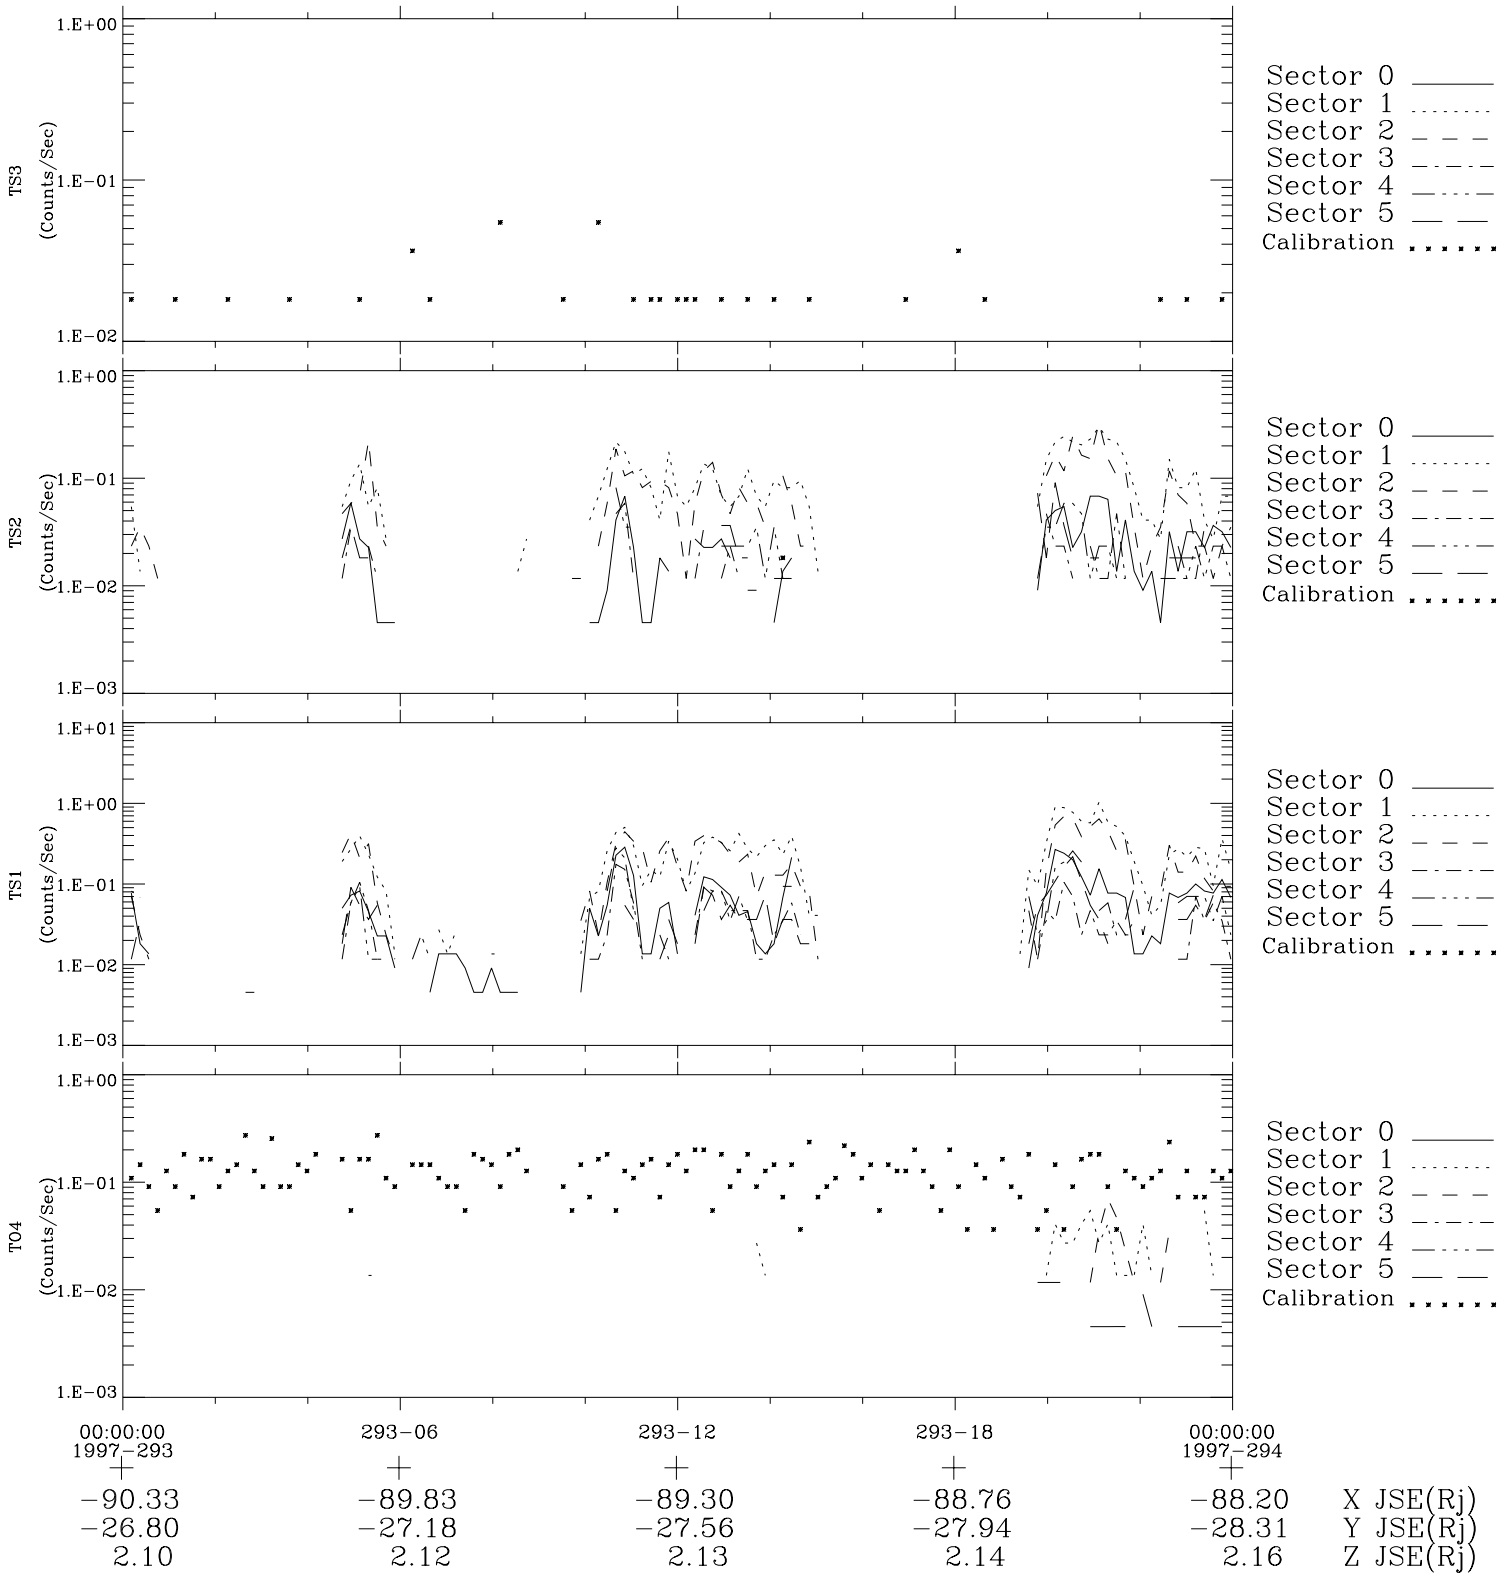

Galileo EPD Real-Time Six-Sector 97293

Software Version: RTLINE_R6 V 1.20
Data Production: 06-03-00
Plot Production: Sun Sep 16 05:52:10 2001

◇ = Jupiter look direction
□ = Corotation look direction