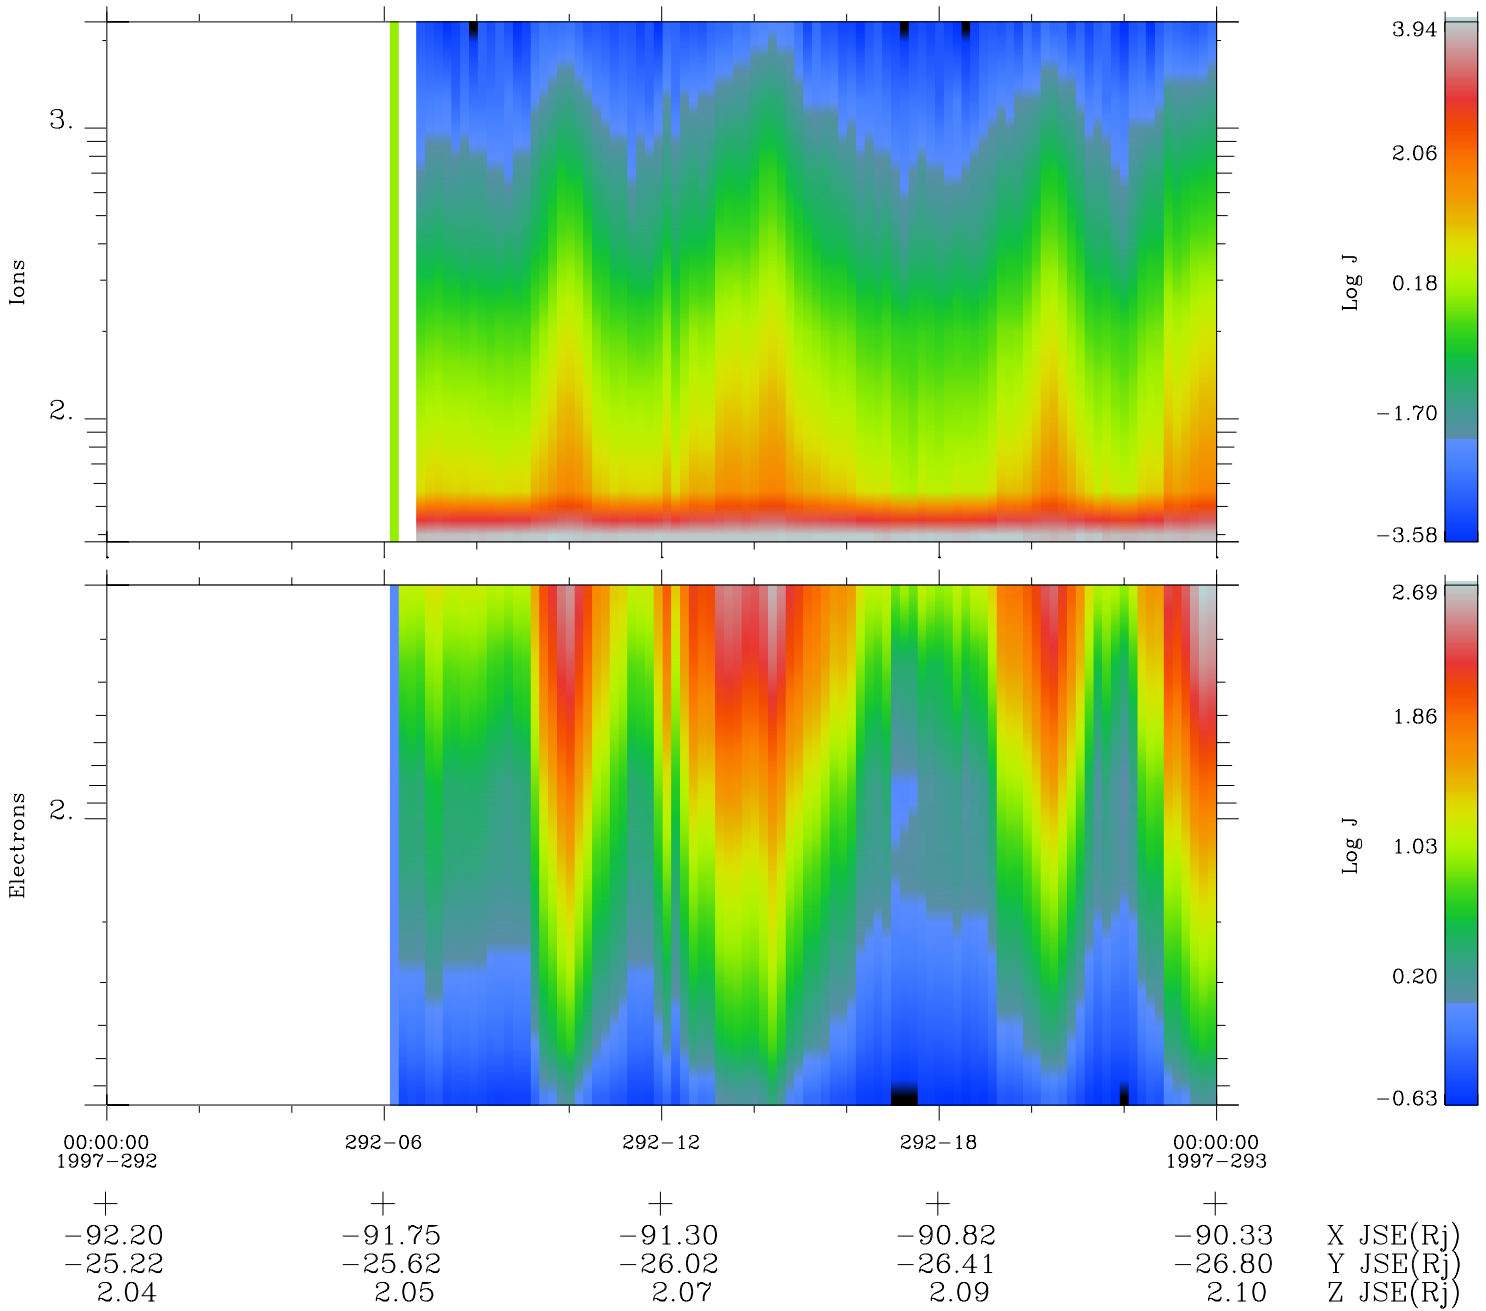

Galileo EPD Real Time Omni Spectrum 97292

Software Version: RTSPEC_OMNI V 1.20
 Data Production: 06-03-00
 Plot Production: Sun Sep 16 05:42:17 2001
 Color File: wondr3
 Geofactor File: 1.1

- ◇ = Jupiter look direction
- = Corotation look direction