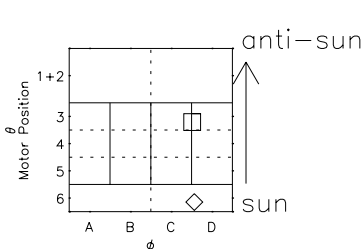

Galileo EPD Real Time R6 Electrons Spectra 97292

Software Version: RTSPEC_R6 V 1.20
 Data Production: 06-03-00
 Plot Production: Sun Sep 16 05:42:11 2001
 Color File: wondr3
 Geofactor File: 1.1

- ◇ = Jupiter look direction
- = Corotation look direction