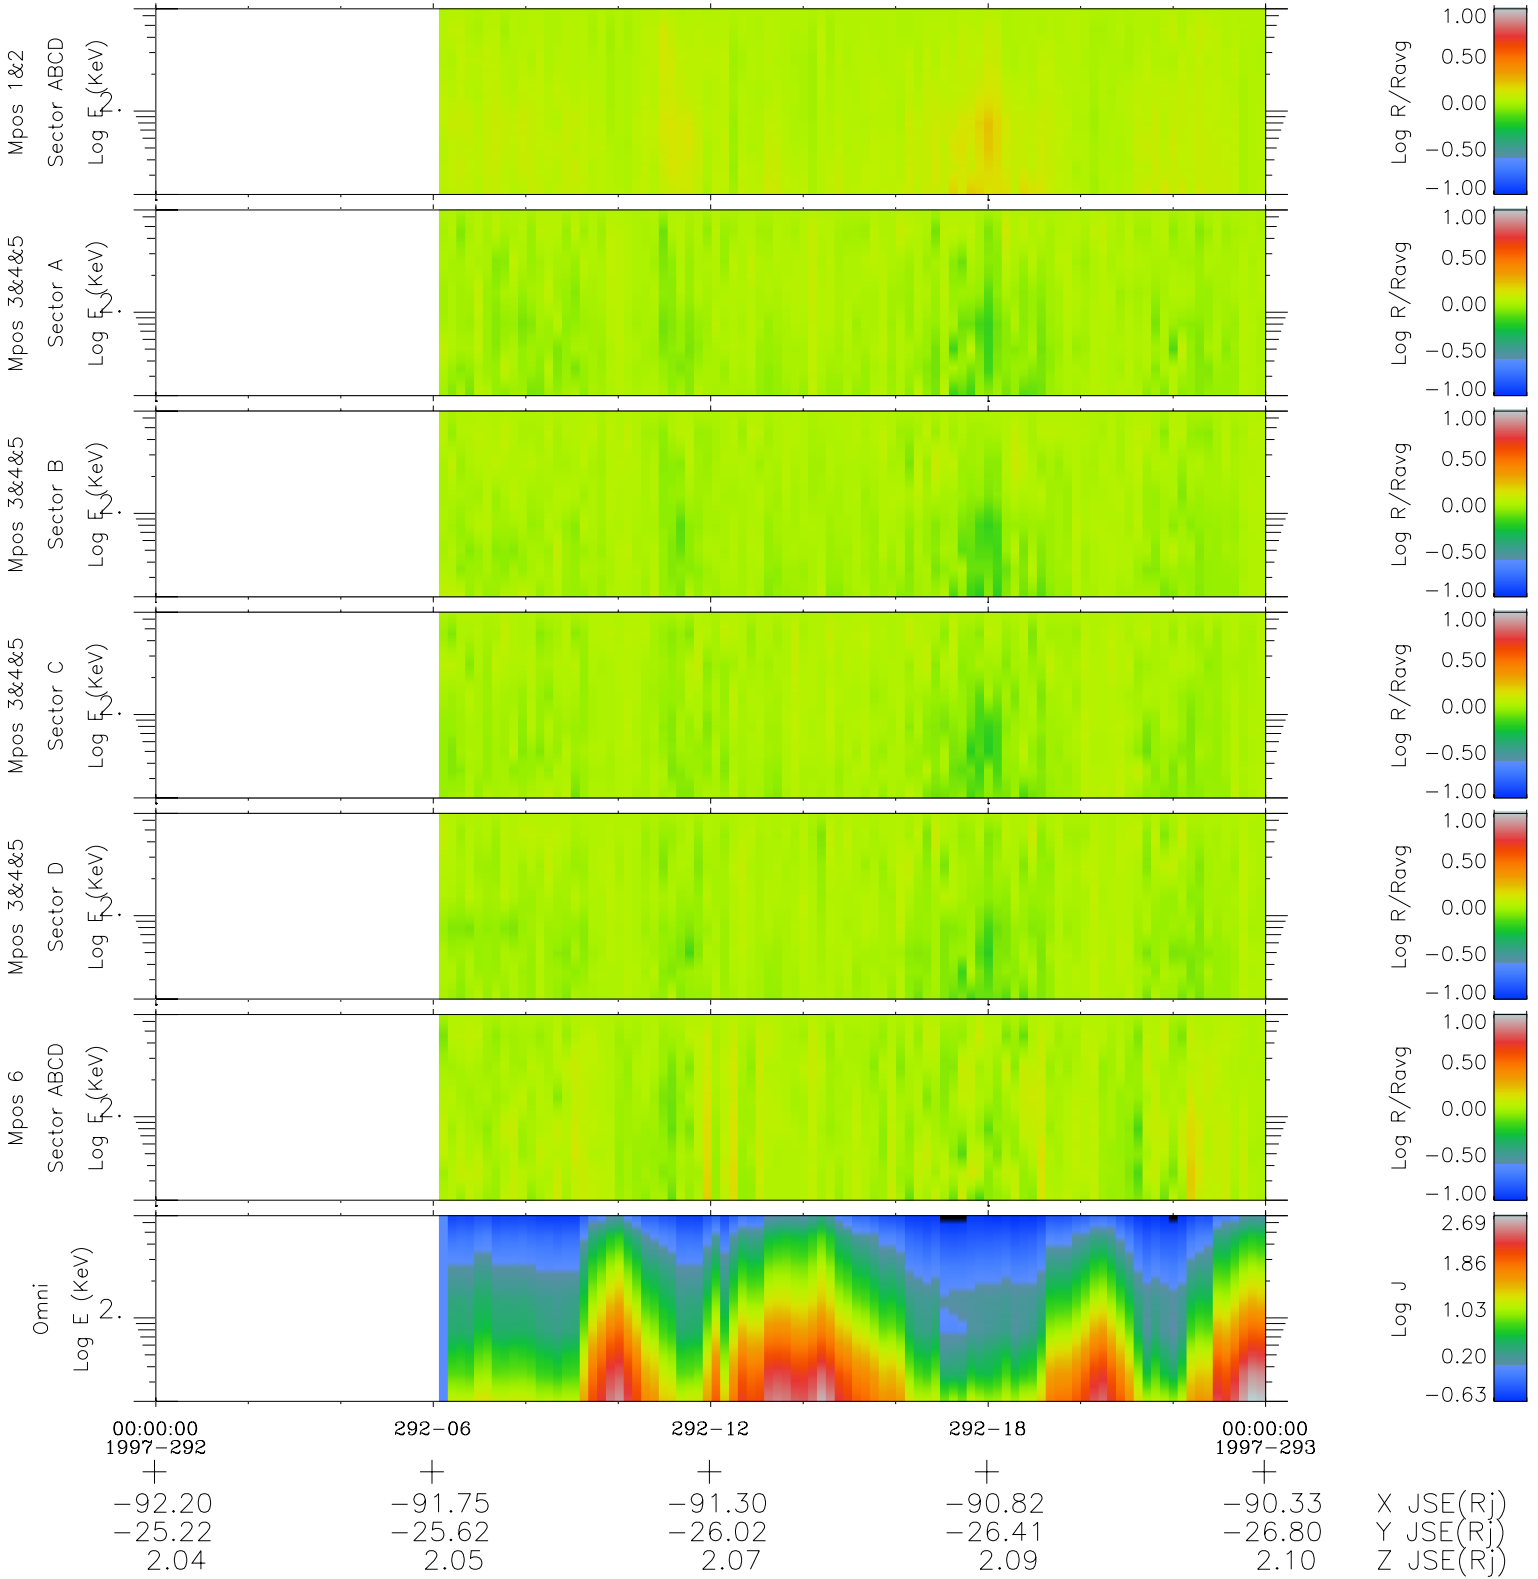

Galileo EPD Real Time R6 Electrons Spectra 97292

Software Version: RTSPEC_R6 V 1.20
 Data Production: 06-03-00
 Plot Production: Sun Sep 16 05:42:11 2001
 Color File: wondr3
 Geofactor File: 1.1

- ◇ = Jupiter look direction
- = Corotation look direction