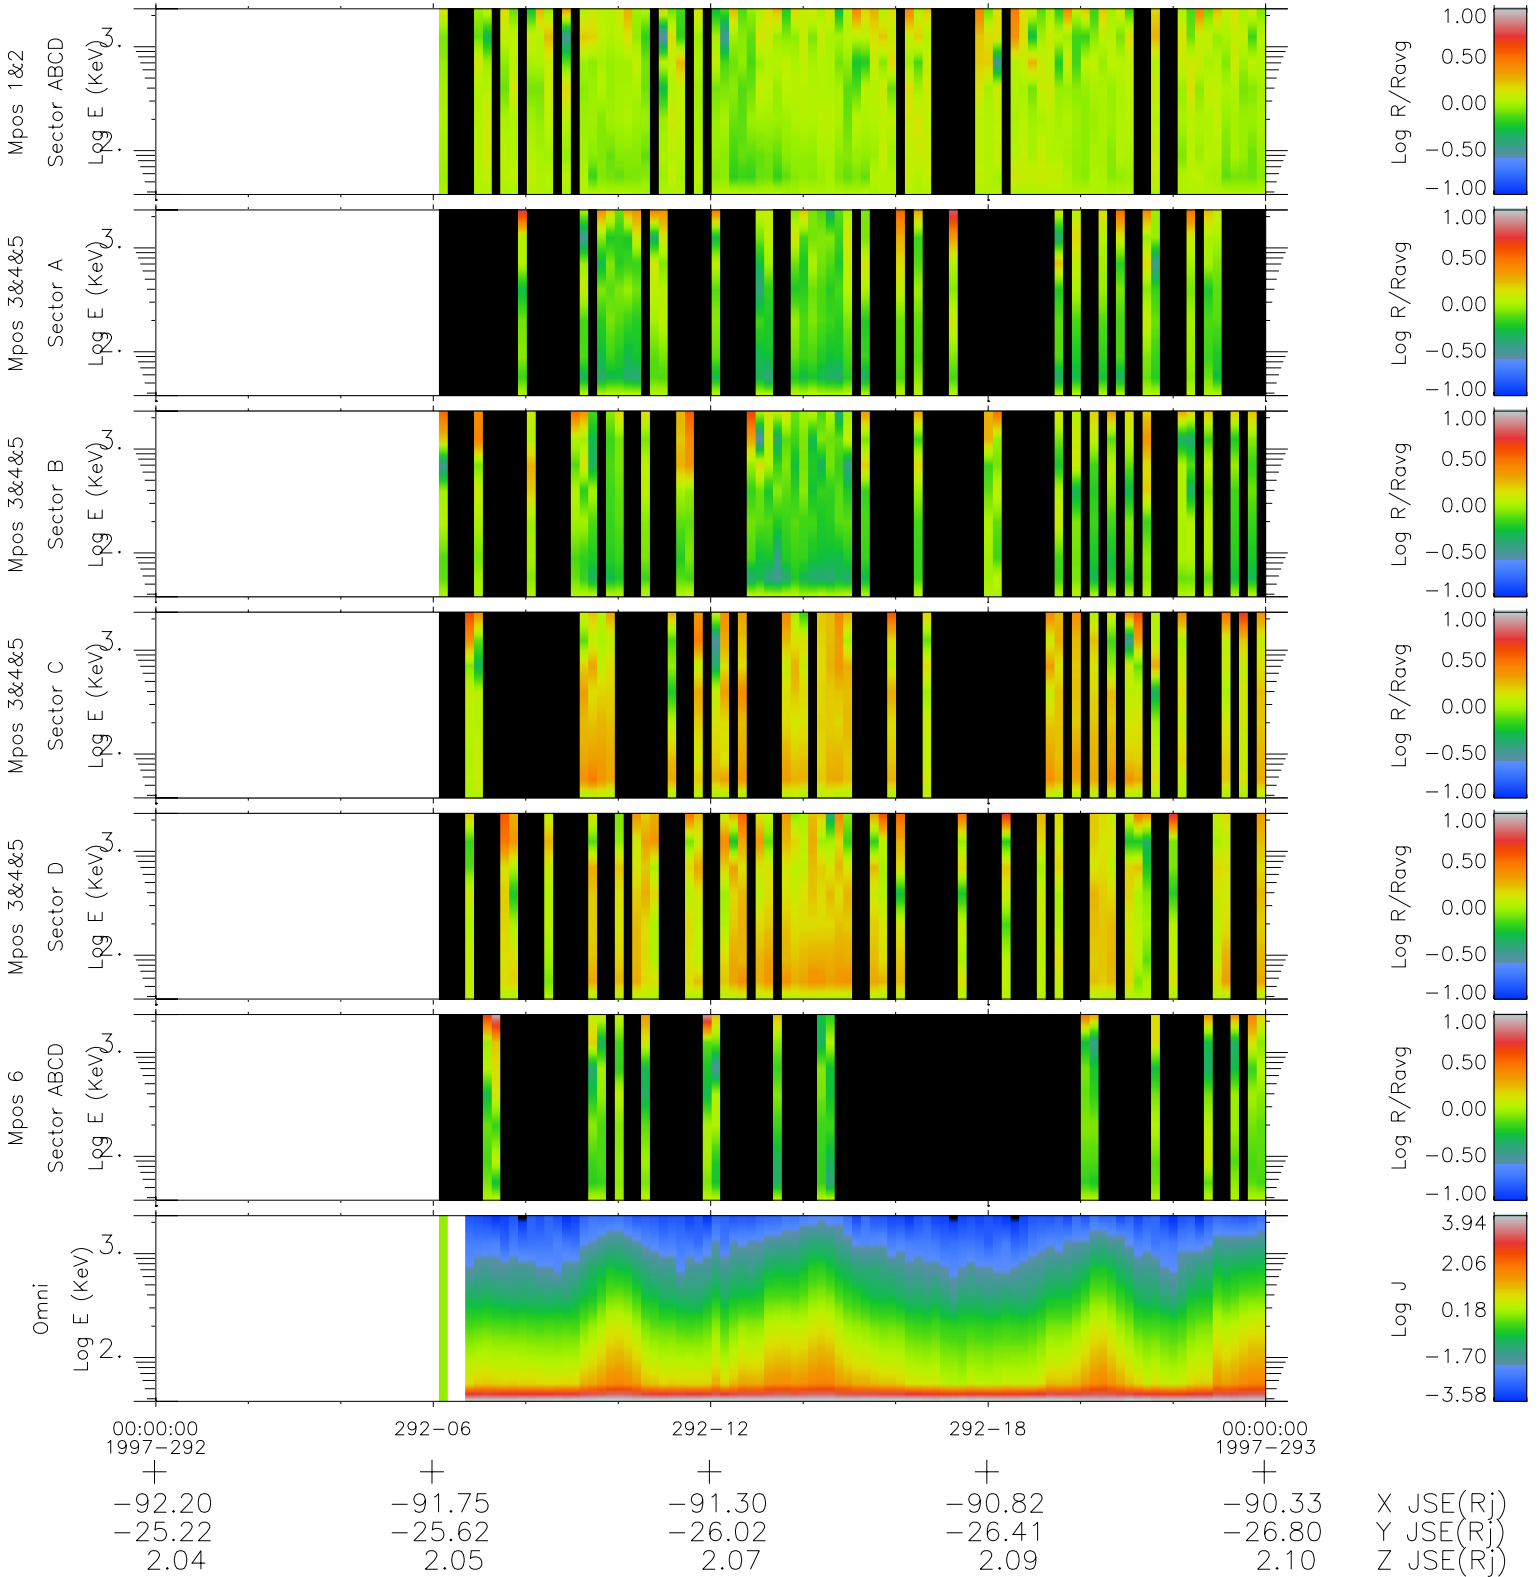

# Galileo EPD Real Time R6 Ions Spectra 97292

Software Version: RTSPEC\_R6 V 1.20  
 Data Production: 06-03-00  
 Plot Production: Sun Sep 16 05:42:05 2001  
 Color File: wondr3  
 Geofactor File: 1.1

- ◇ = Jupiter look direction
- = Corotation look direction