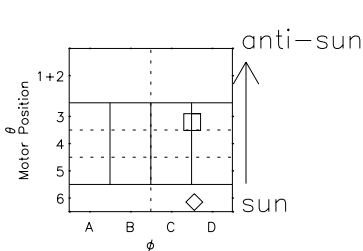

# Galileo EPD Real Time R6 Ions Spectra 97292

Software Version: RTSPEC\_R6 V 1.20  
 Data Production: 06-03-00  
 Plot Production: Sun Sep 16 05:42:05 2001  
 Color File: wondr3  
 Geofactor File: 1.1

- ◇ = Jupiter look direction
- = Corotation look direction