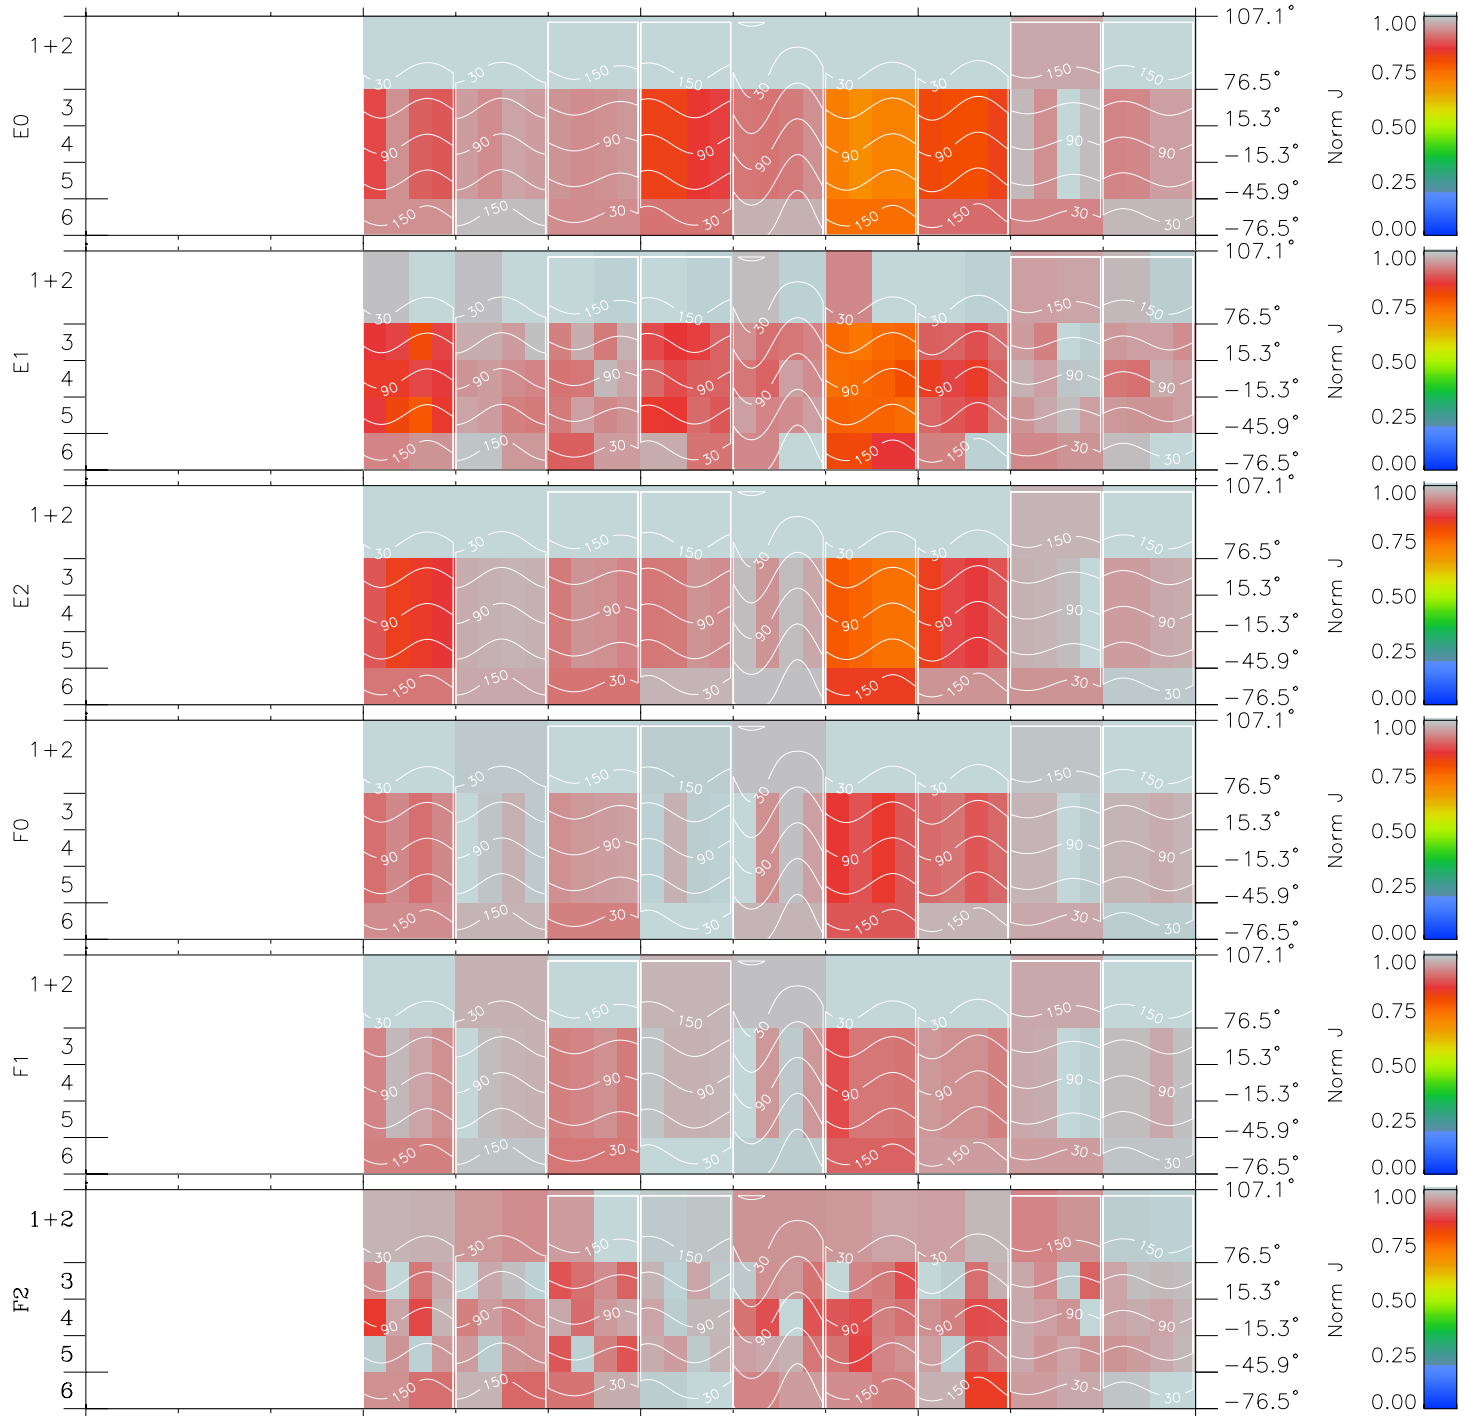

Galileo EPD Real Time All-Sky Anisotropies 97292

Software Version: RTSKY_NORM V 1.20
Data Production: 06-03-00
Plot Production: Sun Sep 16 05:42:53 2001
Color File: wondr3
Geofactor File: 1.1

00:00:00 1997-292	292-06	292-12	292-18	00:00:00 1997-293	
+	+	+	+	+	X JSE(R _j)
-92.20	-91.75	-91.30	-90.82	-90.33	Y JSE(R _j)
-25.22	-25.62	-26.02	-26.41	-26.80	Z JSE(R _j)
2.04	2.05	2.07	2.09	2.10	

- ◇ = Jupiter look direction
- = Corotation look direction