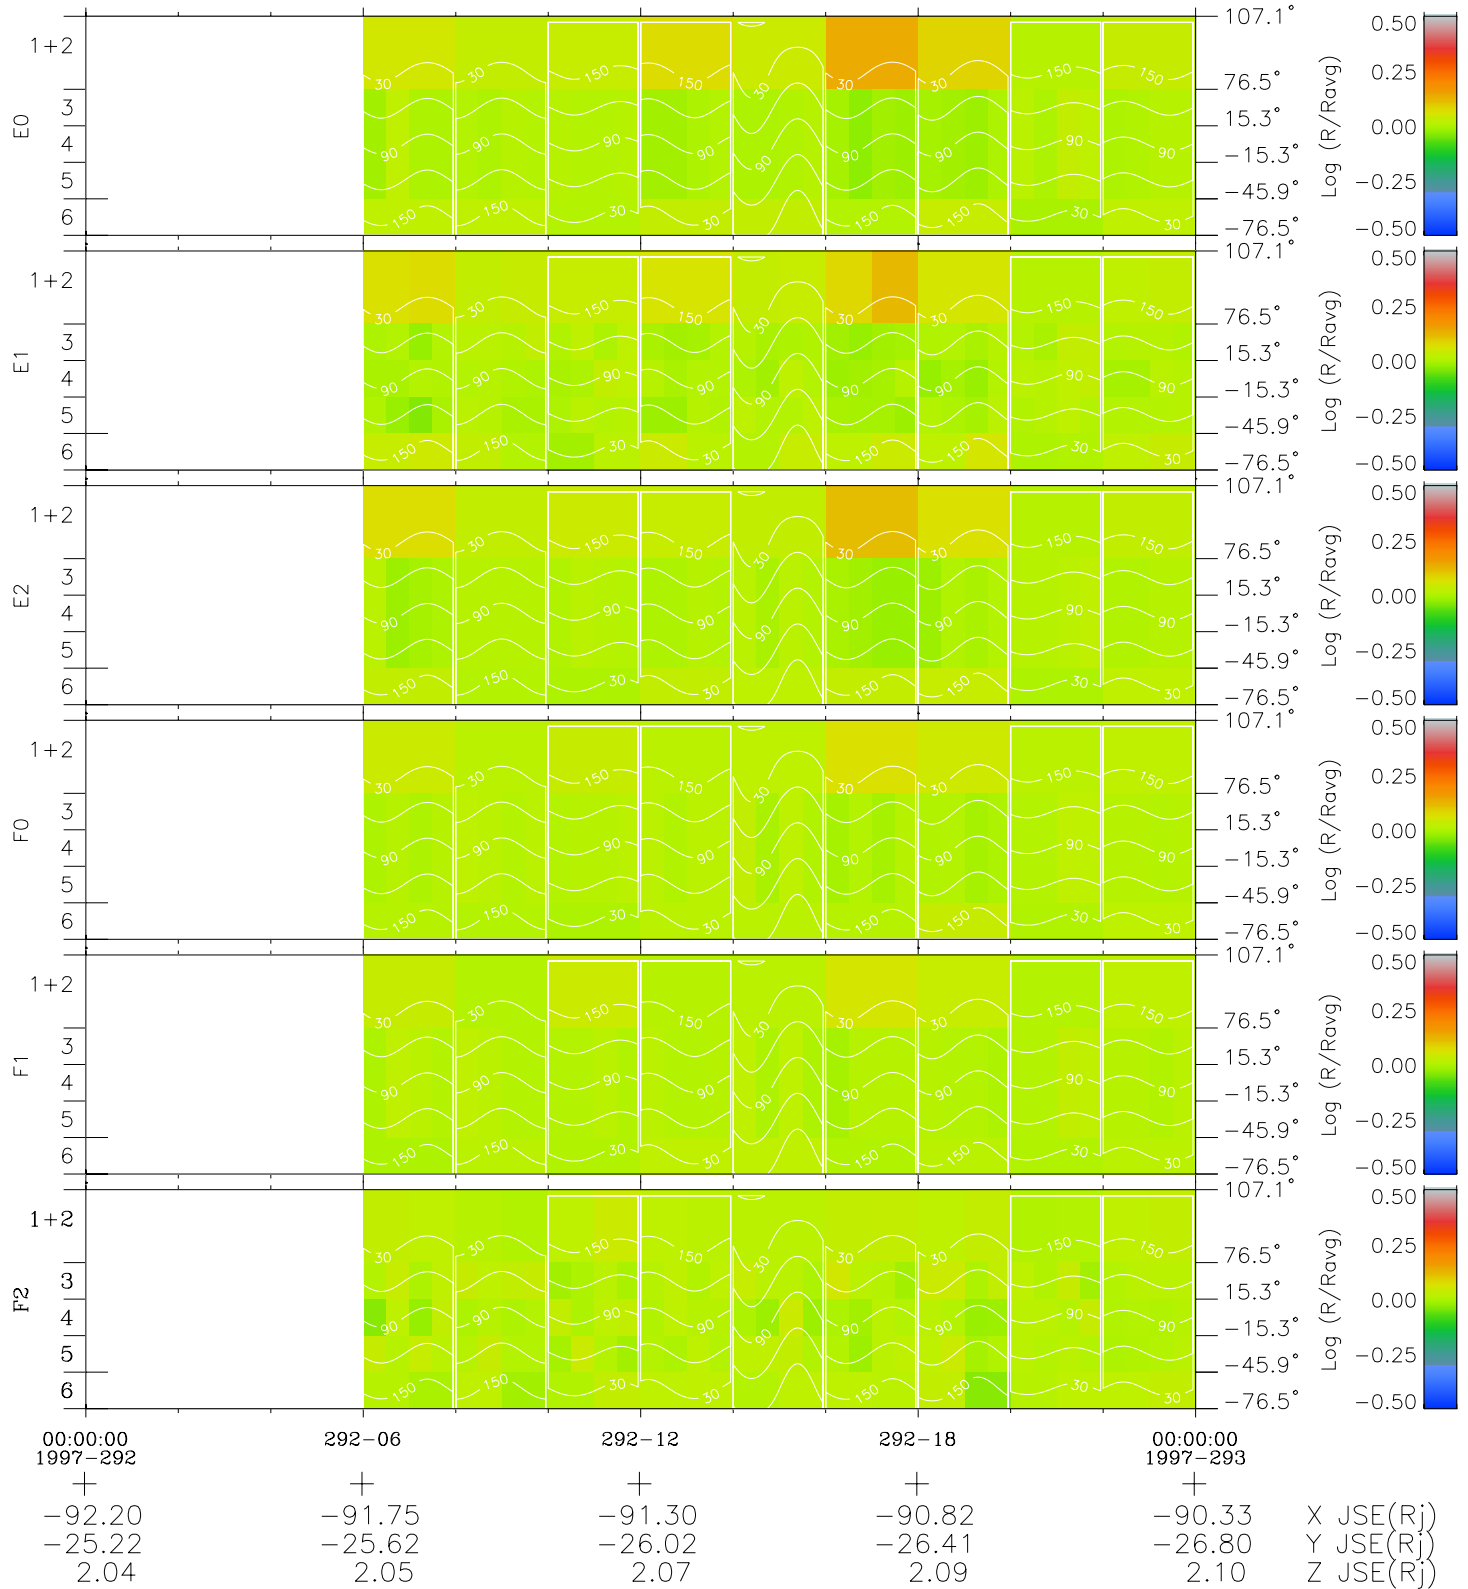

Galileo EPD Real Time All-Sky Anisotropies 97292

Software Version: RTSKY_MEAN V 1.20
 Data Production: 06-03-00
 Plot Production: Sun Sep 16 05:42:29 2001
 Color File: wondr3
 Geofactor File: 1.1

- ◇ = Jupiter look direction
- = Corotation look direction