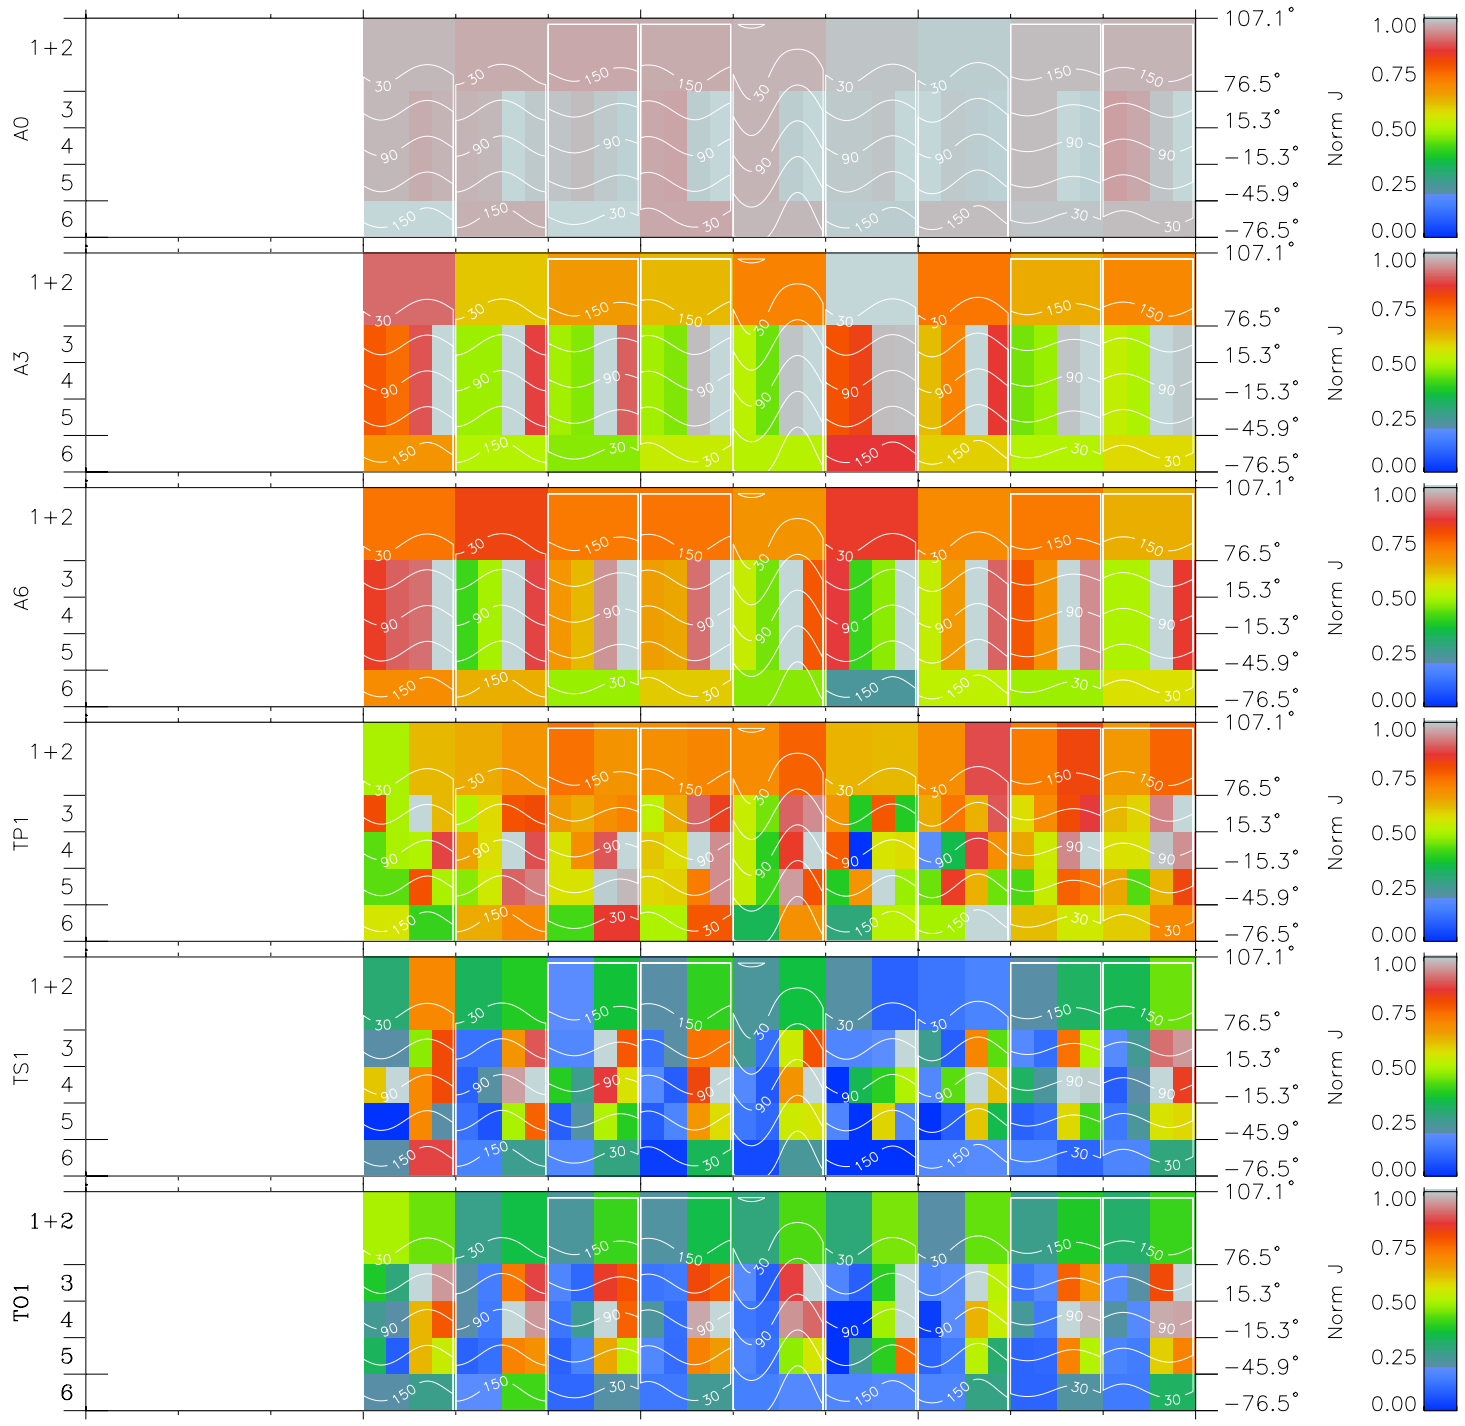

# Galileo EPD Real Time All-Sky Anisotropies 97292

Software Version: RTSKY\_NORM V 1.20  
Data Production: 06-03-00  
Plot Production: Sun Sep 16 05:42:47 2001  
Color File: wondr3  
Geofactor File: 1.1

00:00:00 1997-292	292-06	292-12	292-18	00:00:00 1997-293	
+	+	+	+	+	X JSE(R <sub>j</sub> )
-92.20	-91.75	-91.30	-90.82	-90.33	Y JSE(R <sub>j</sub> )
-25.22	-25.62	-26.02	-26.41	-26.80	Z JSE(R <sub>j</sub> )
2.04	2.05	2.07	2.09	2.10	

- ◇ = Jupiter look direction
- = Corotation look direction