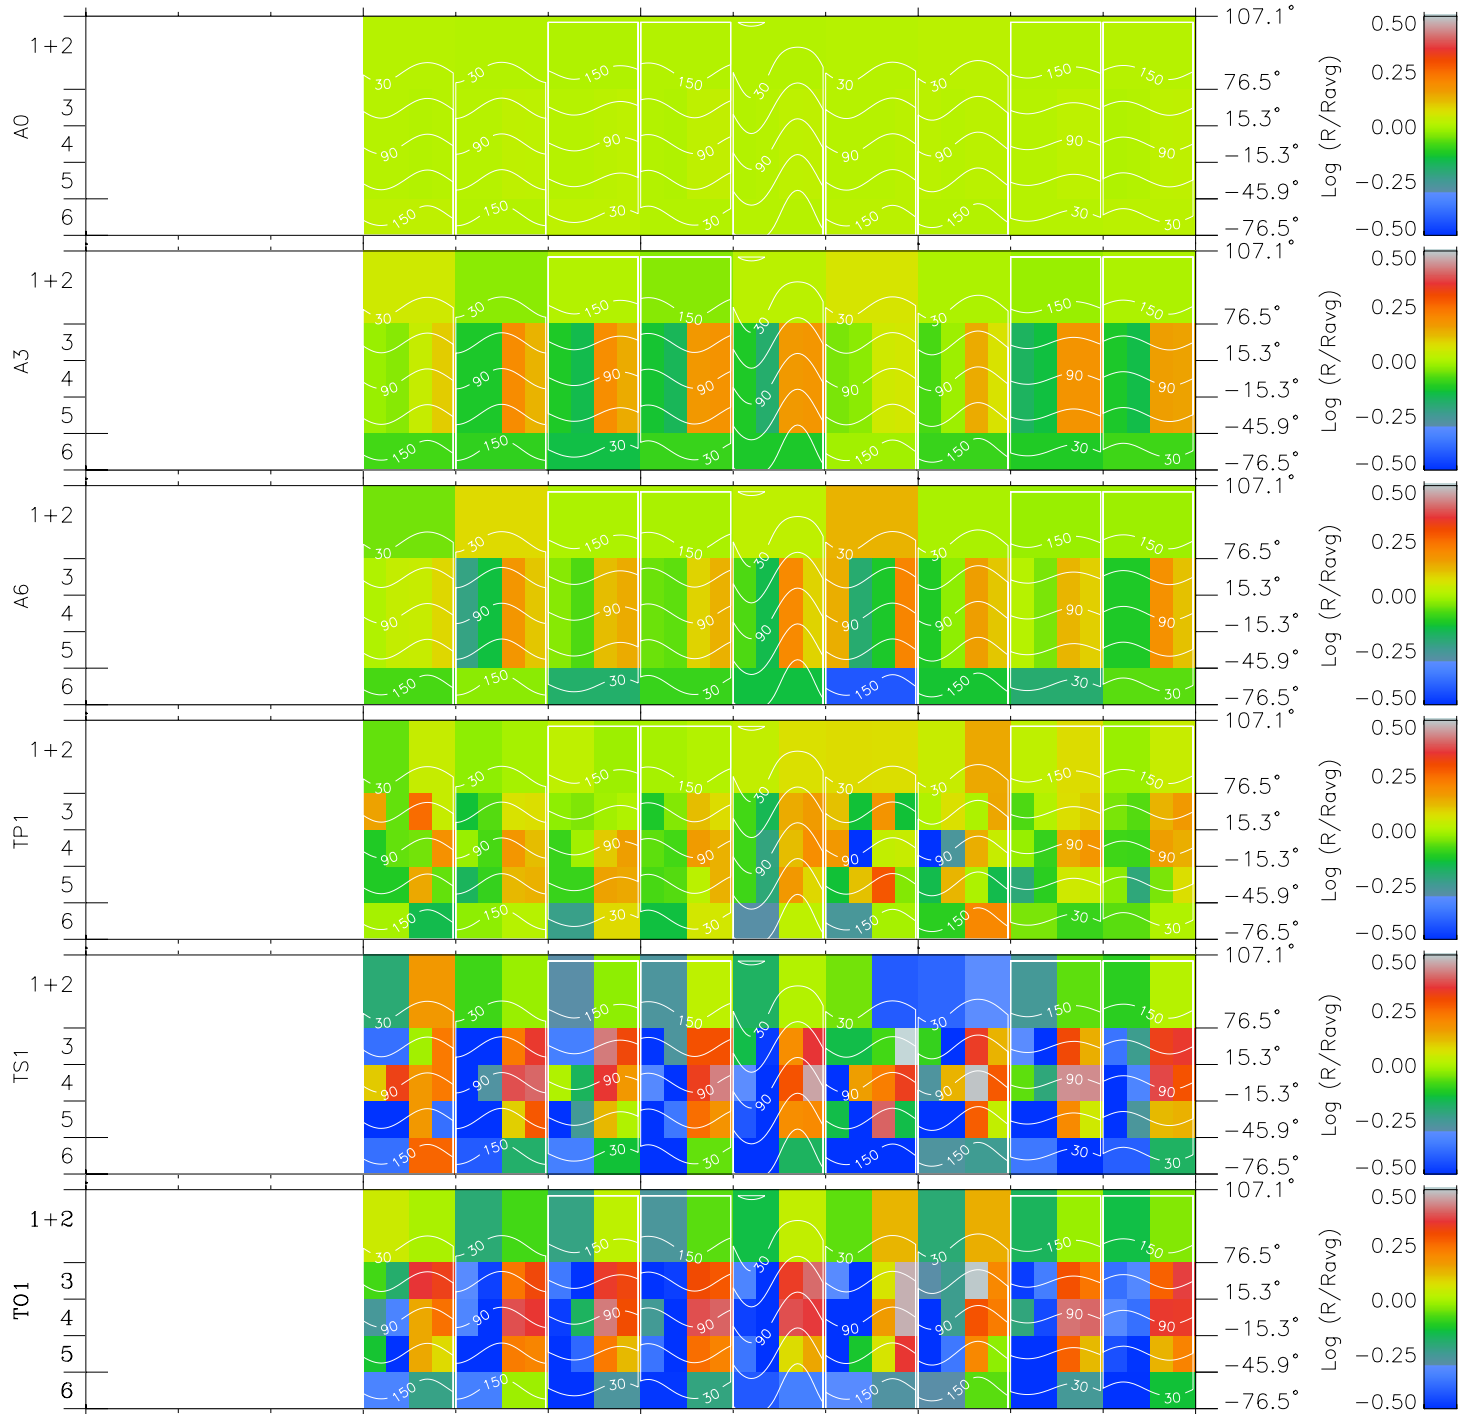

# Galileo EPD Real Time All-Sky Anisotropies 97292

Software Version: RTSKY\_MEAN V 1.20  
Data Production: 06-03-00  
Plot Production: Sun Sep 16 05:42:23 2001  
Color File: wondr3  
Geofactor File: 1.1

00:00:00 1997-292	292-06	292-12	292-18	00:00:00 1997-293	
+	+	+	+	+	X JSE(R <sub>j</sub> )
-92.20	-91.75	-91.30	-90.82	-90.33	Y JSE(R <sub>j</sub> )
-25.22	-25.62	-26.02	-26.41	-26.80	Z JSE(R <sub>j</sub> )
2.04	2.05	2.07	2.09	2.10	

- ◇ = Jupiter look direction
- = Corotation look direction