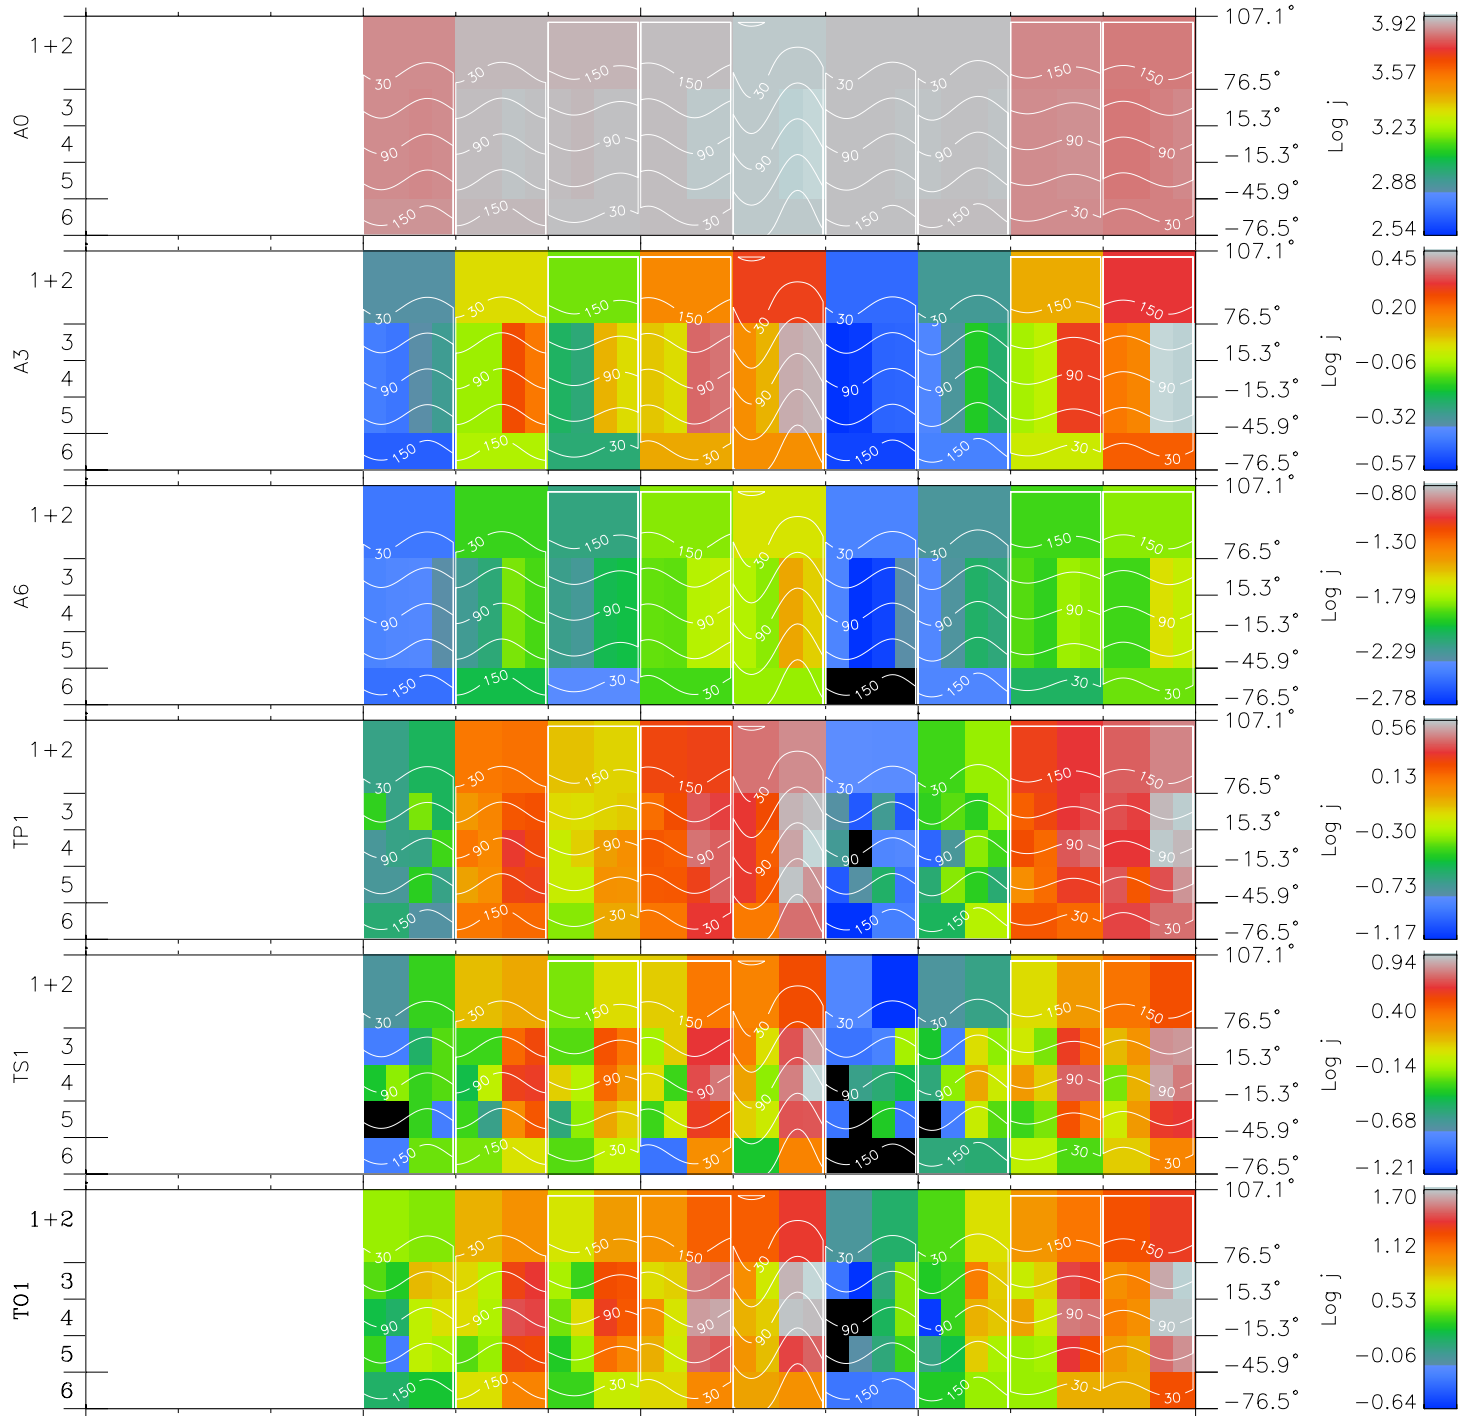

Galileo EPD Real Time All-Sky Anisotropies 97292

Software Version: RTSKY_FLUX V 1.20
 Data Production: 06-03-00
 Plot Production: Sun Sep 16 05:42:35 2001
 Color File: wondr3
 Geofactor File: 1.1

00:00:00 1997-292	292-06	292-12	292-18	00:00:00 1997-293	X JSE(R _j)	Y JSE(R _j)	Z JSE(R _j)
+ -92.20 -25.22 2.04	+ -91.75 -25.62 2.05	+ -91.30 -26.02 2.07	+ -90.82 -26.41 2.09	+ -90.33 -26.80 2.10			

- ◇ = Jupiter look direction
- = Corotation look direction