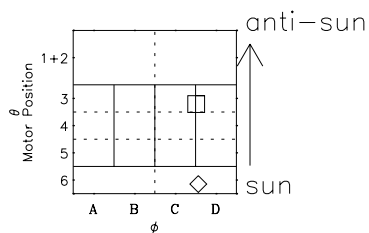

# Galileo EPD Real-Time Omni 97292

Software Version: RTLINE\_OMNI V 1.20  
Data Production: 06-03-00  
Plot Production: Sun Sep 16 05:44:00 2001

◇ = Jupiter look direction  
□ = Corotation look direction