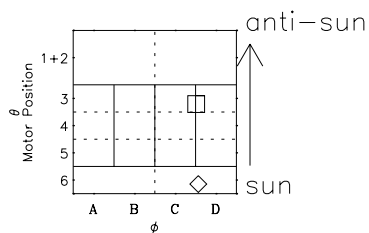

# Galileo EPD Real-Time Omni 97292

Software Version: RTLINE\_OMNI V 1.20  
Data Production: 06-03-00  
Plot Production: Sun Sep 16 05:43:59 2001

◇ = Jupiter look direction  
□ = Corotation look direction