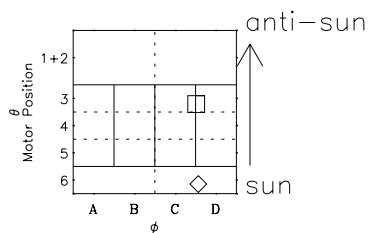

Galileo EPD Real-Time Omni 97292

Software Version: RTLINE_OMNI V 1.20
Data Production: 06-03-00
Plot Production: Sun Sep 16 05:43:58 2001

◇ = Jupiter look direction
□ = Corotation look direction