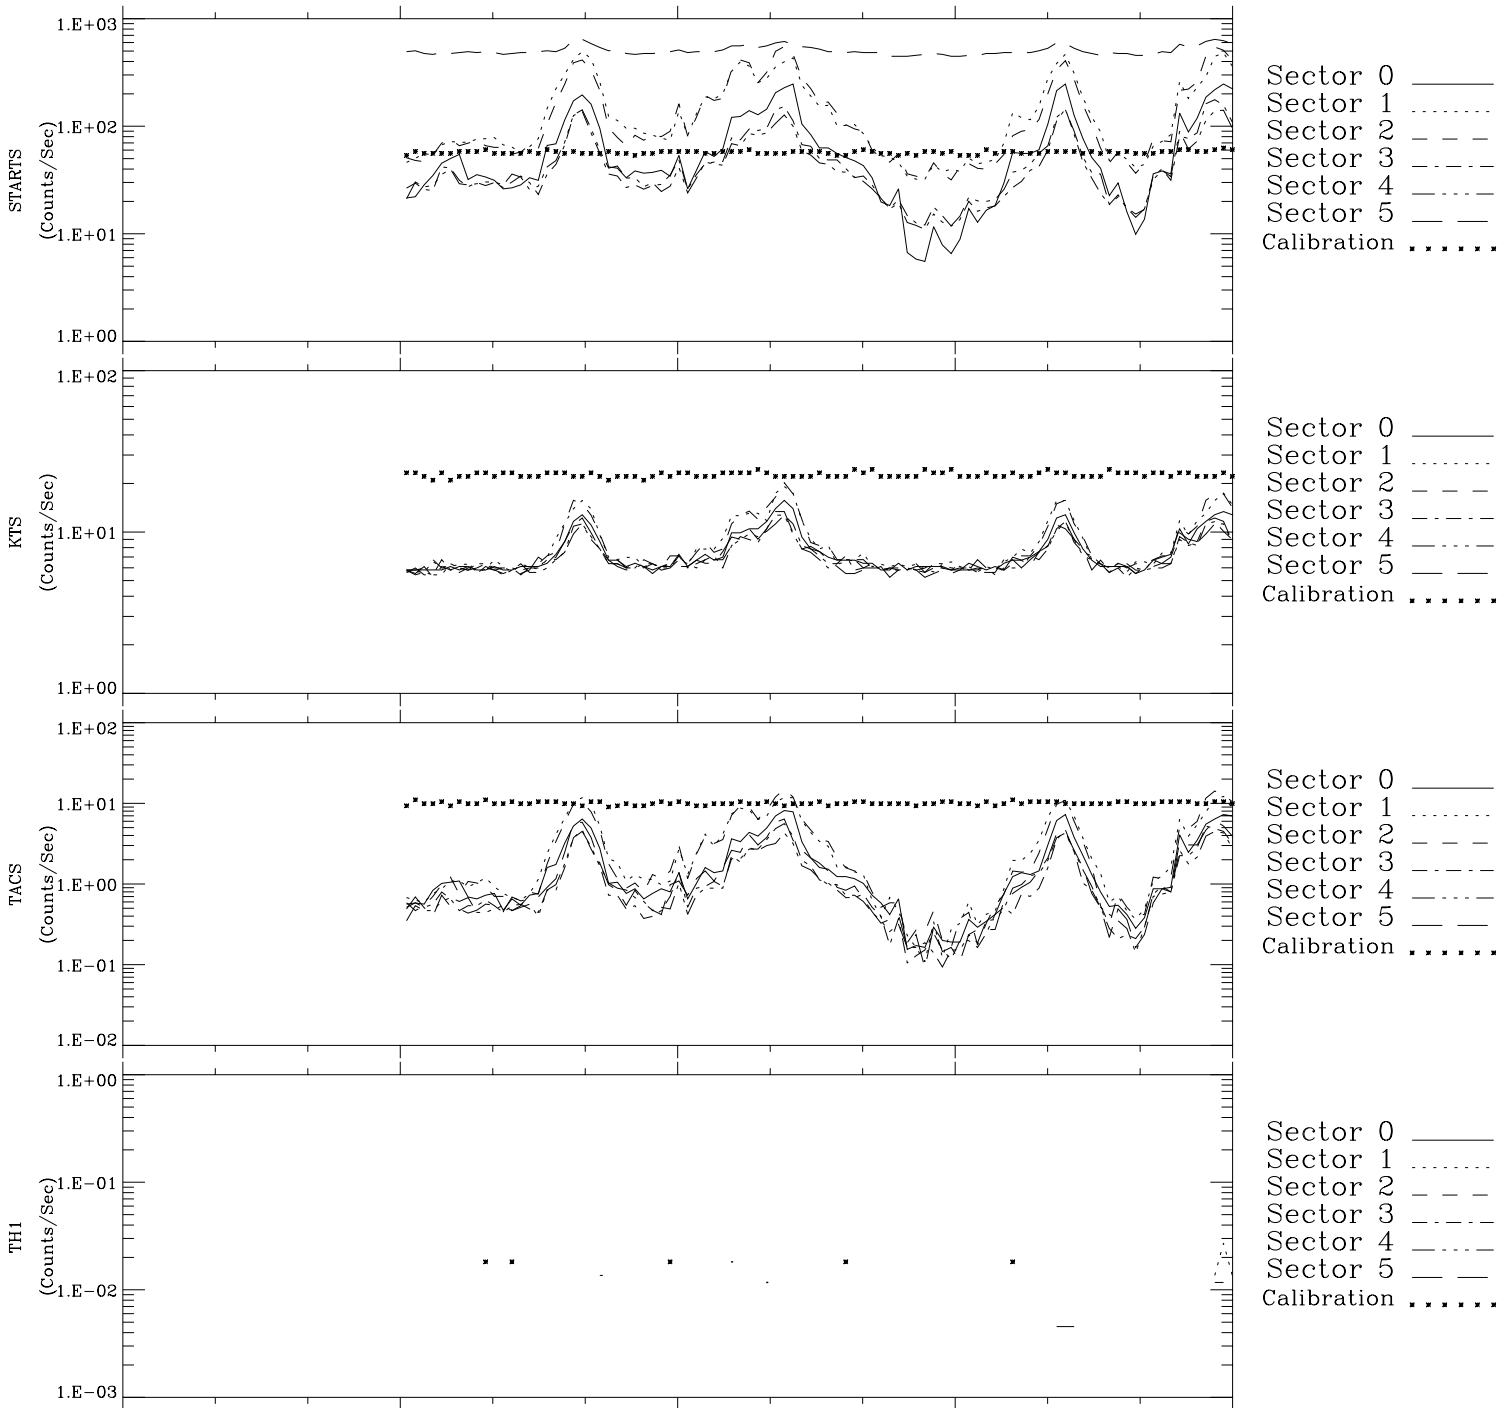

Galileo EPD Real-Time Six-Sector 97292

Software Version: RTLINE_R6 V 1.20
Data Production: 06-03-00
Plot Production: Sun Sep 16 05:44:07 2001

Sector 0 ———
Sector 1
Sector 2 - - - -
Sector 3 - . - . -
Sector 4 - - - -
Sector 5 ———
Calibration

Sector 0 ———
Sector 1
Sector 2 - - - -
Sector 3 - . - . -
Sector 4 - - - -
Sector 5 ———
Calibration

Sector 0 ———
Sector 1
Sector 2 - - - -
Sector 3 - . - . -
Sector 4 - - - -
Sector 5 ———
Calibration

Sector 0 ———
Sector 1
Sector 2 - - - -
Sector 3 - . - . -
Sector 4 - - - -
Sector 5 ———
Calibration

00:00:00 1997-292	292-06	292-12	292-18	00:00:00 1997-293	X JSE(R _j)
-92.20	-91.75	-91.30	-90.82	-90.33	Y JSE(R _j)
-25.22	-25.62	-26.02	-26.41	-26.80	Z JSE(R _j)
2.04	2.05	2.07	2.09	2.10	

◇ = Jupiter look direction
□ = Corotation look direction