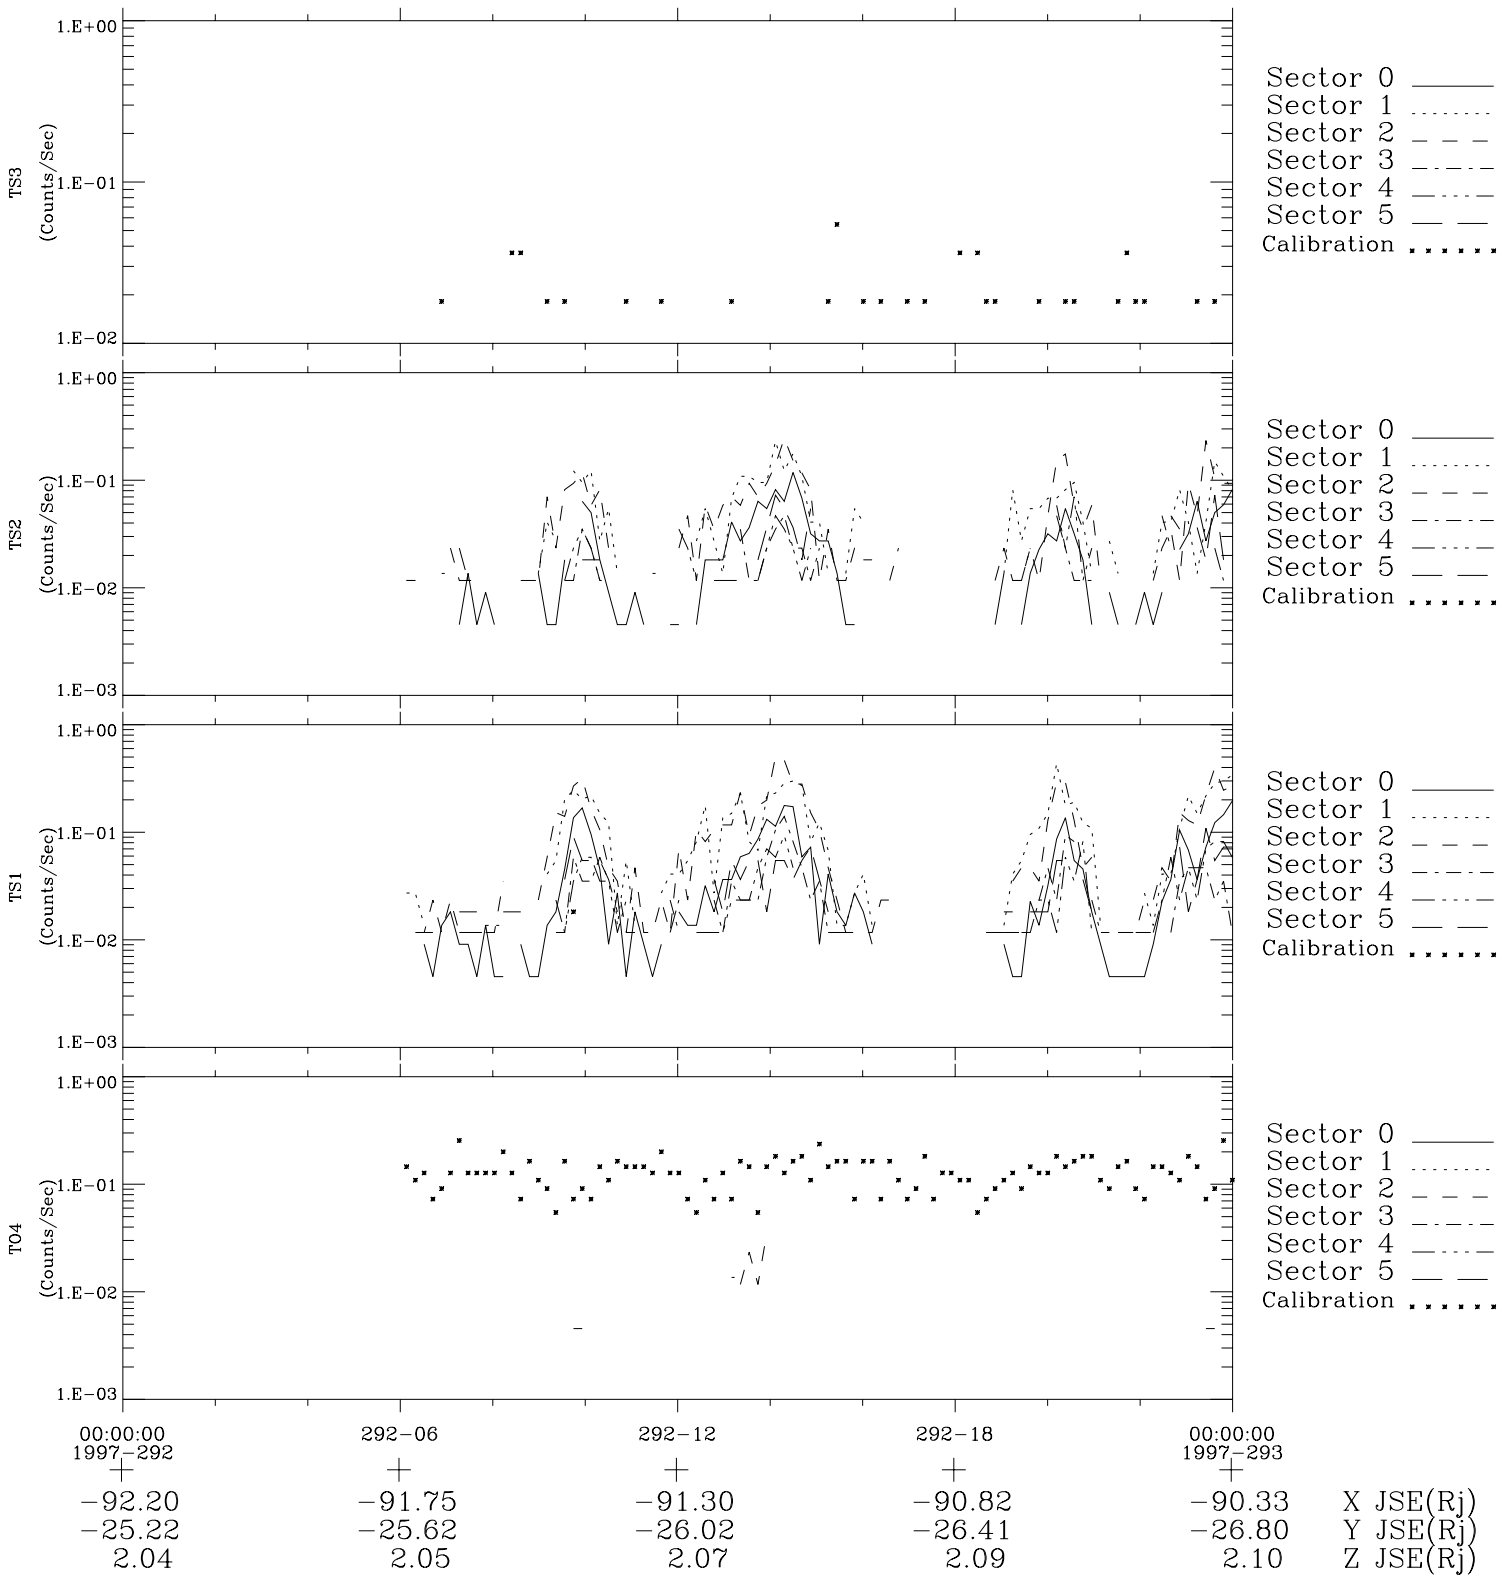

Galileo EPD Real-Time Six-Sector 97292

Software Version: RTLINE_R6 V 1.20
Data Production: 06-03-00
Plot Production: Sun Sep 16 05:44:07 2001

- ◇ = Jupiter look direction
- = Corotation look direction