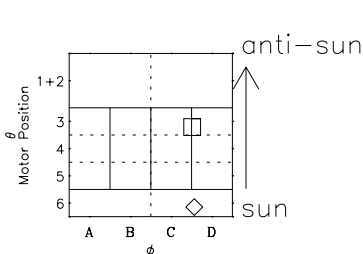

Galileo EPD Real-Time Six-Sector 97292

Software Version: RTLINE_R6 V 1.20
Data Production: 06-03-00
Plot Production: Sun Sep 16 05:44:07 2001

- ◇ = Jupiter look direction
- = Corotation look direction