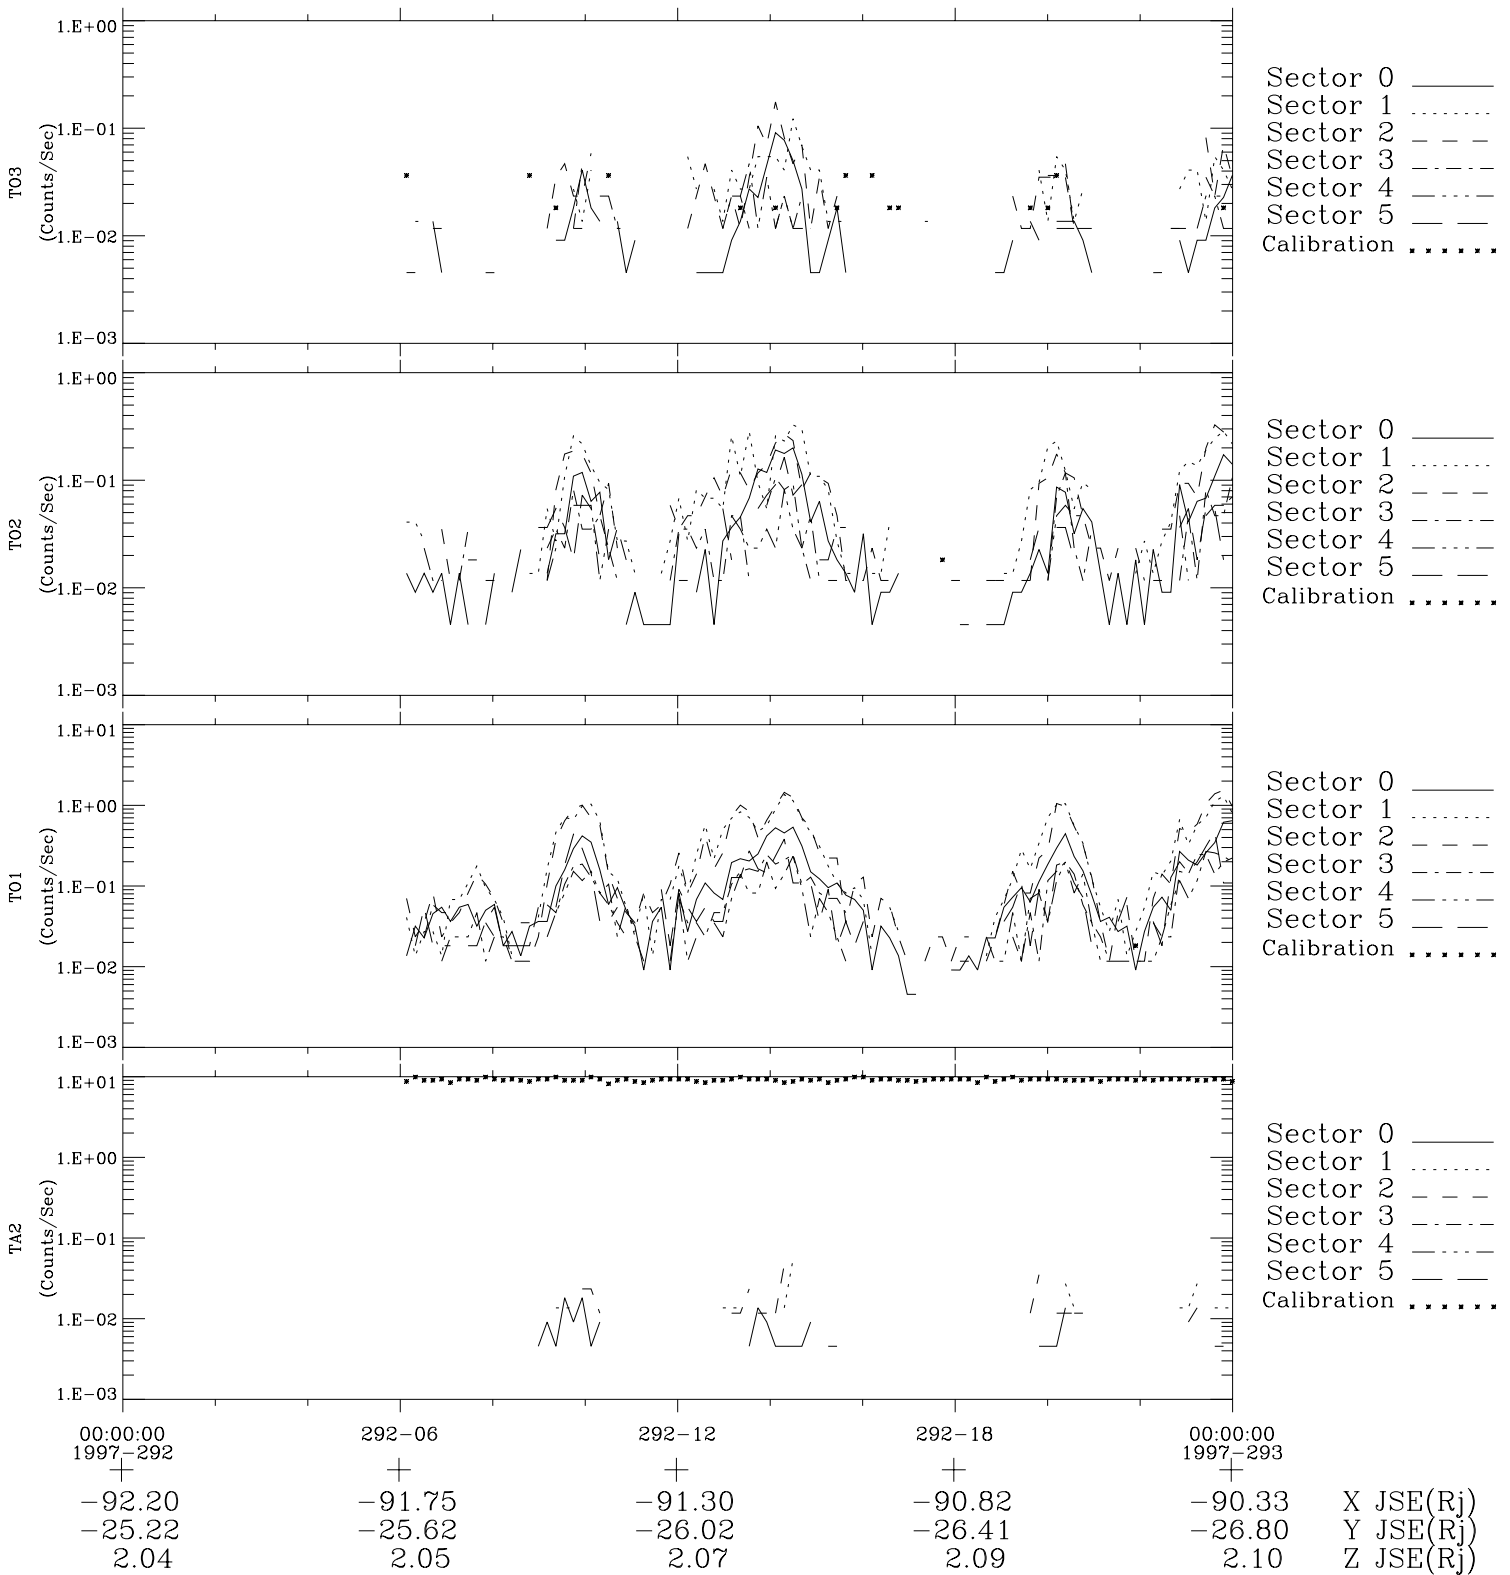

# Galileo EPD Real-Time Six-Sector 97292

Software Version: RTLINE\_R6 V 1.20  
Data Production: 06-03-00  
Plot Production: Sun Sep 16 05:44:06 2001

◇ = Jupiter look direction  
□ = Corotation look direction