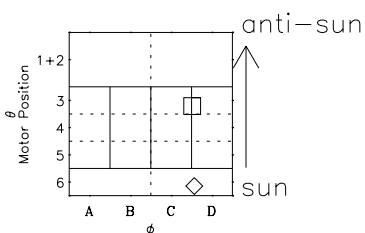

# Galileo EPD Real-Time Six-Sector 97292

Software Version: RTLINE\_R6 V 1.20  
Data Production: 06-03-00  
Plot Production: Sun Sep 16 05:44:06 2001

◇ = Jupiter look direction  
□ = Corotation look direction