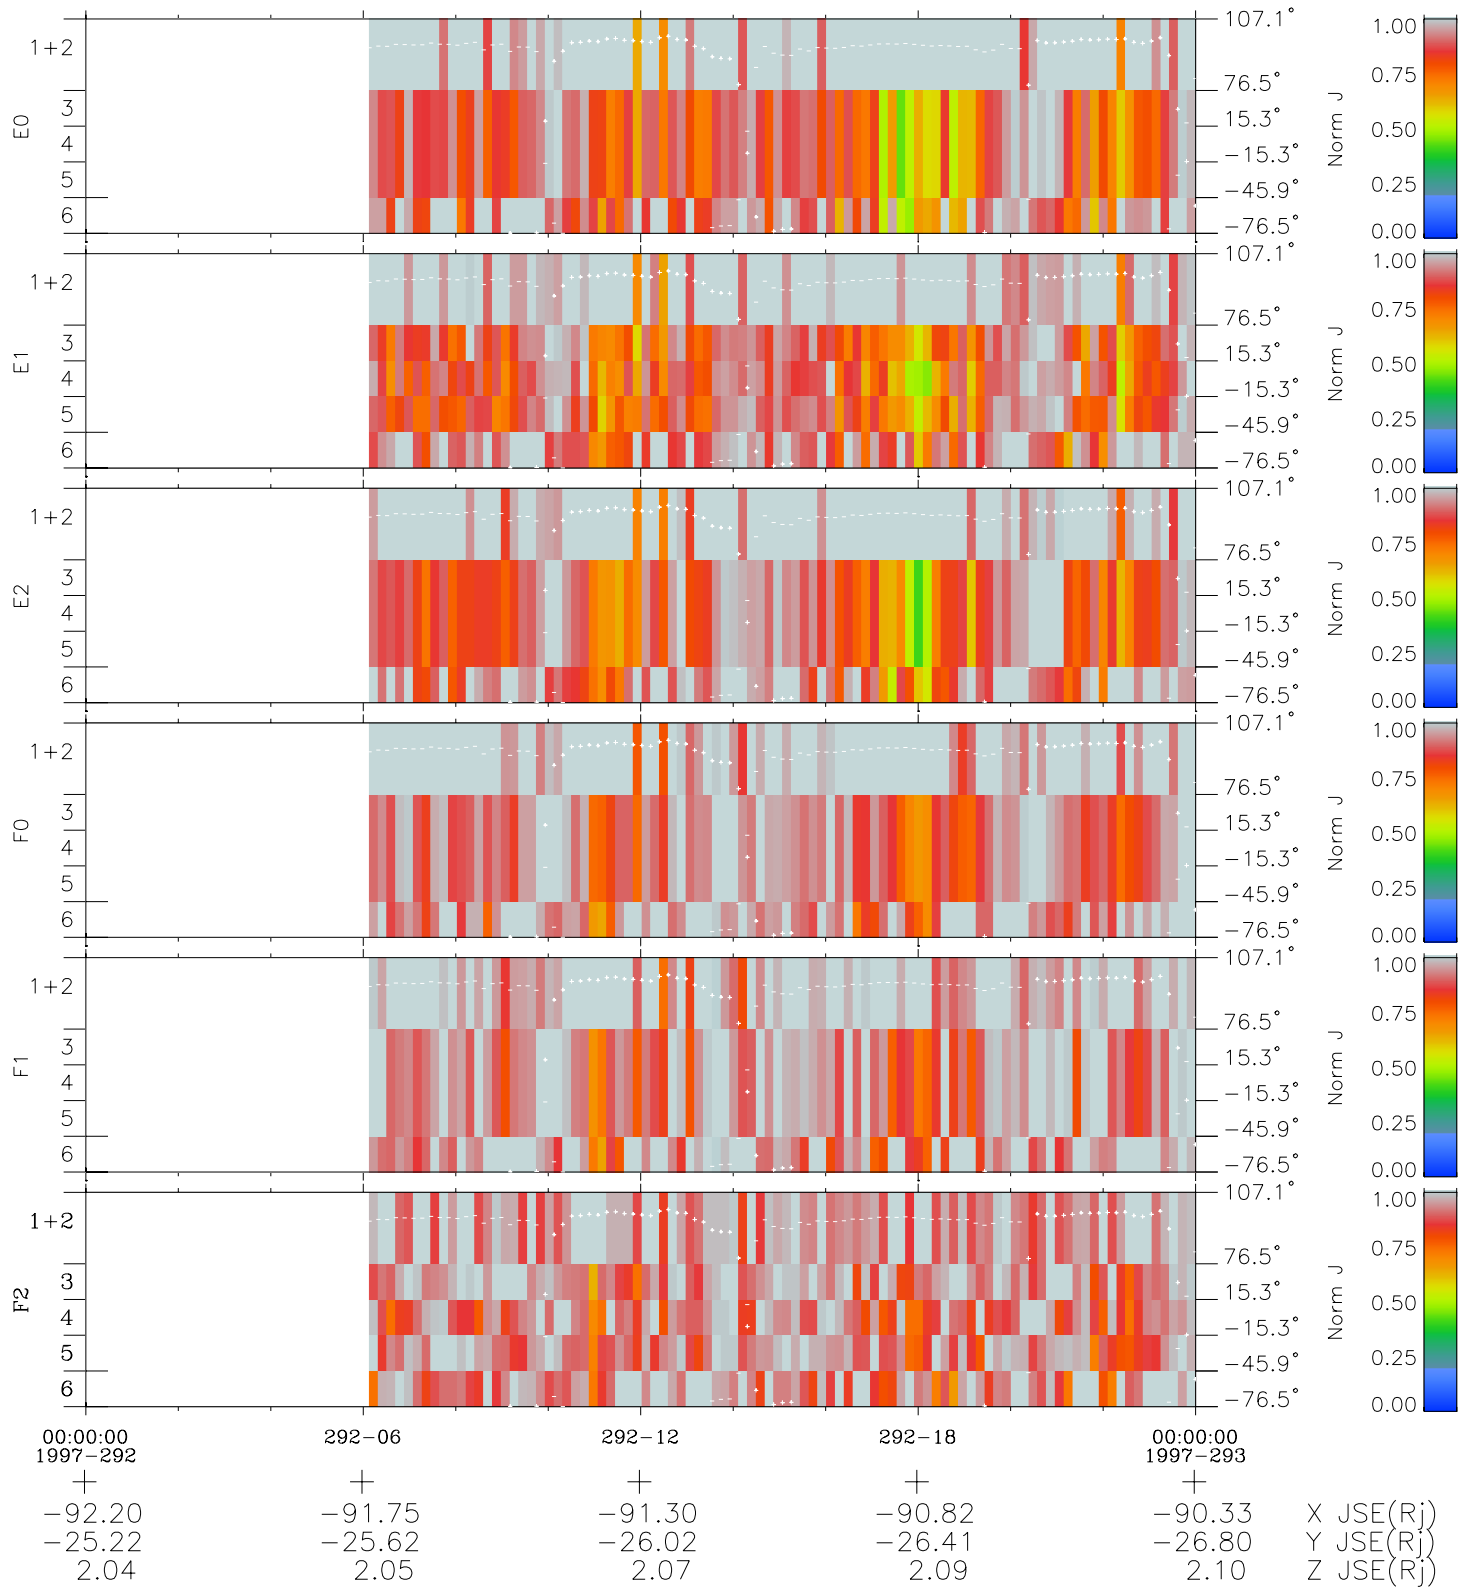

# Galileo EPD Real Elevation Anisotropies 97292

Software Version: RTELEV\_NORM V 1.20  
 Data Production: 06-03-00  
 Plot Production: Sun Sep 16 05:43:24 2001  
 Color File: wondr3  
 Geofactor File: 1.1

◇ = Jupiter look direction  
 □ = Corotation look direction