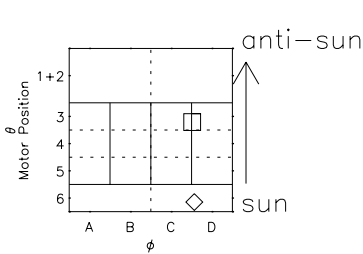

# Galileo EPD Real Elevation Anisotropies 97292

Software Version: RTELEV\_NORM V 1.20  
 Data Production: 06-03-00  
 Plot Production: Sun Sep 16 05:43:24 2001  
 Color File: wondr3  
 Geofactor File: 1.1

◇ = Jupiter look direction  
 □ = Corotation look direction