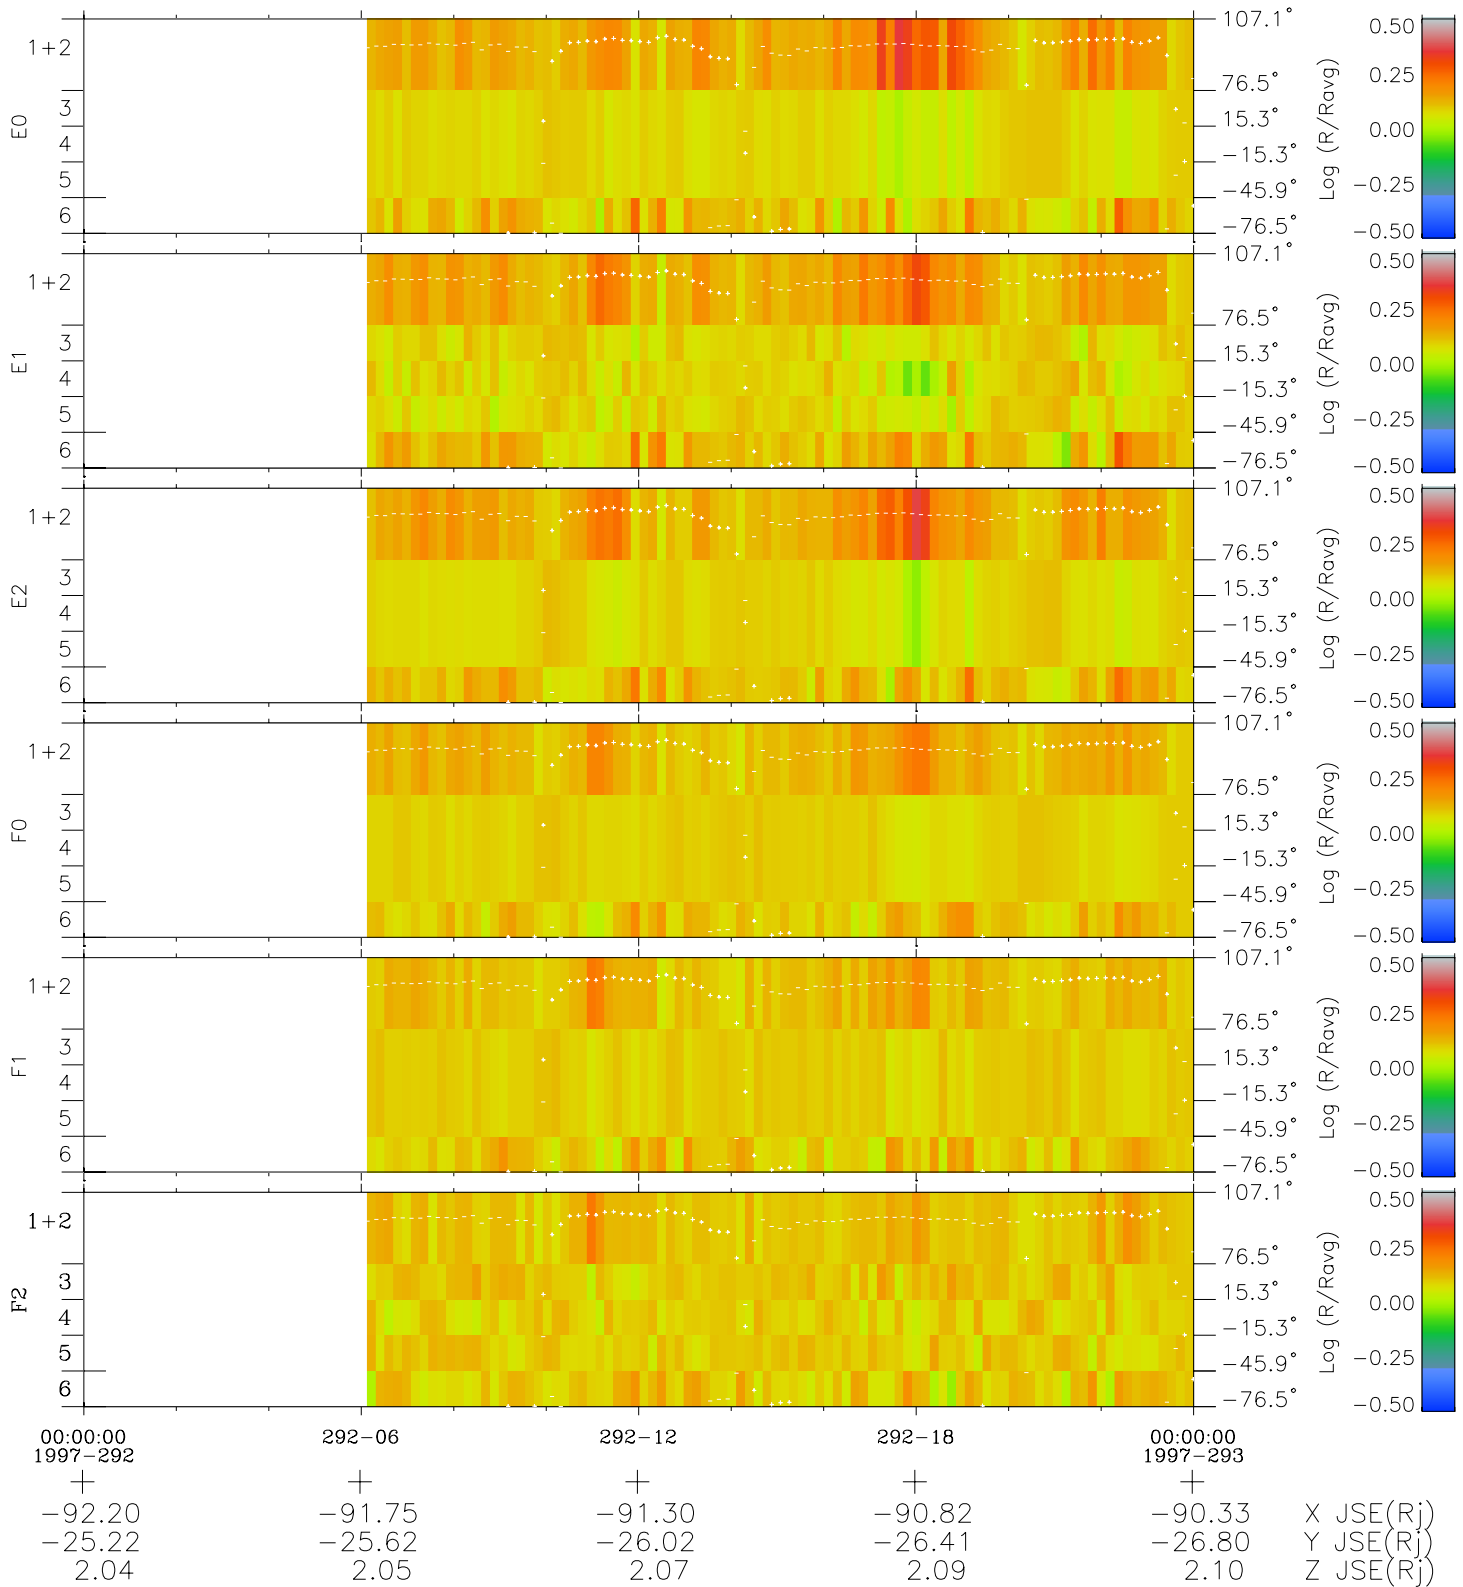

Galileo EPD Real Elevation Anisotropies 97292

Software Version: RTELEV_MEAN V 1.20
Data Production: 06-03-00
Plot Production: Sun Sep 16 05:43:04 2001
Color File: wondr3
Geofactor File: 1.1

- ◇ = Jupiter look direction
- = Corotation look direction