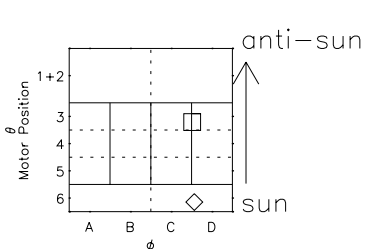

Galileo EPD Real Elevation Anisotropies 97292

Software Version: RTELEV_MEAN V 1.20
Data Production: 06-03-00
Plot Production: Sun Sep 16 05:43:04 2001
Color File: wondr3
Geofactor File: 1.1

- ◇ = Jupiter look direction
- = Corotation look direction