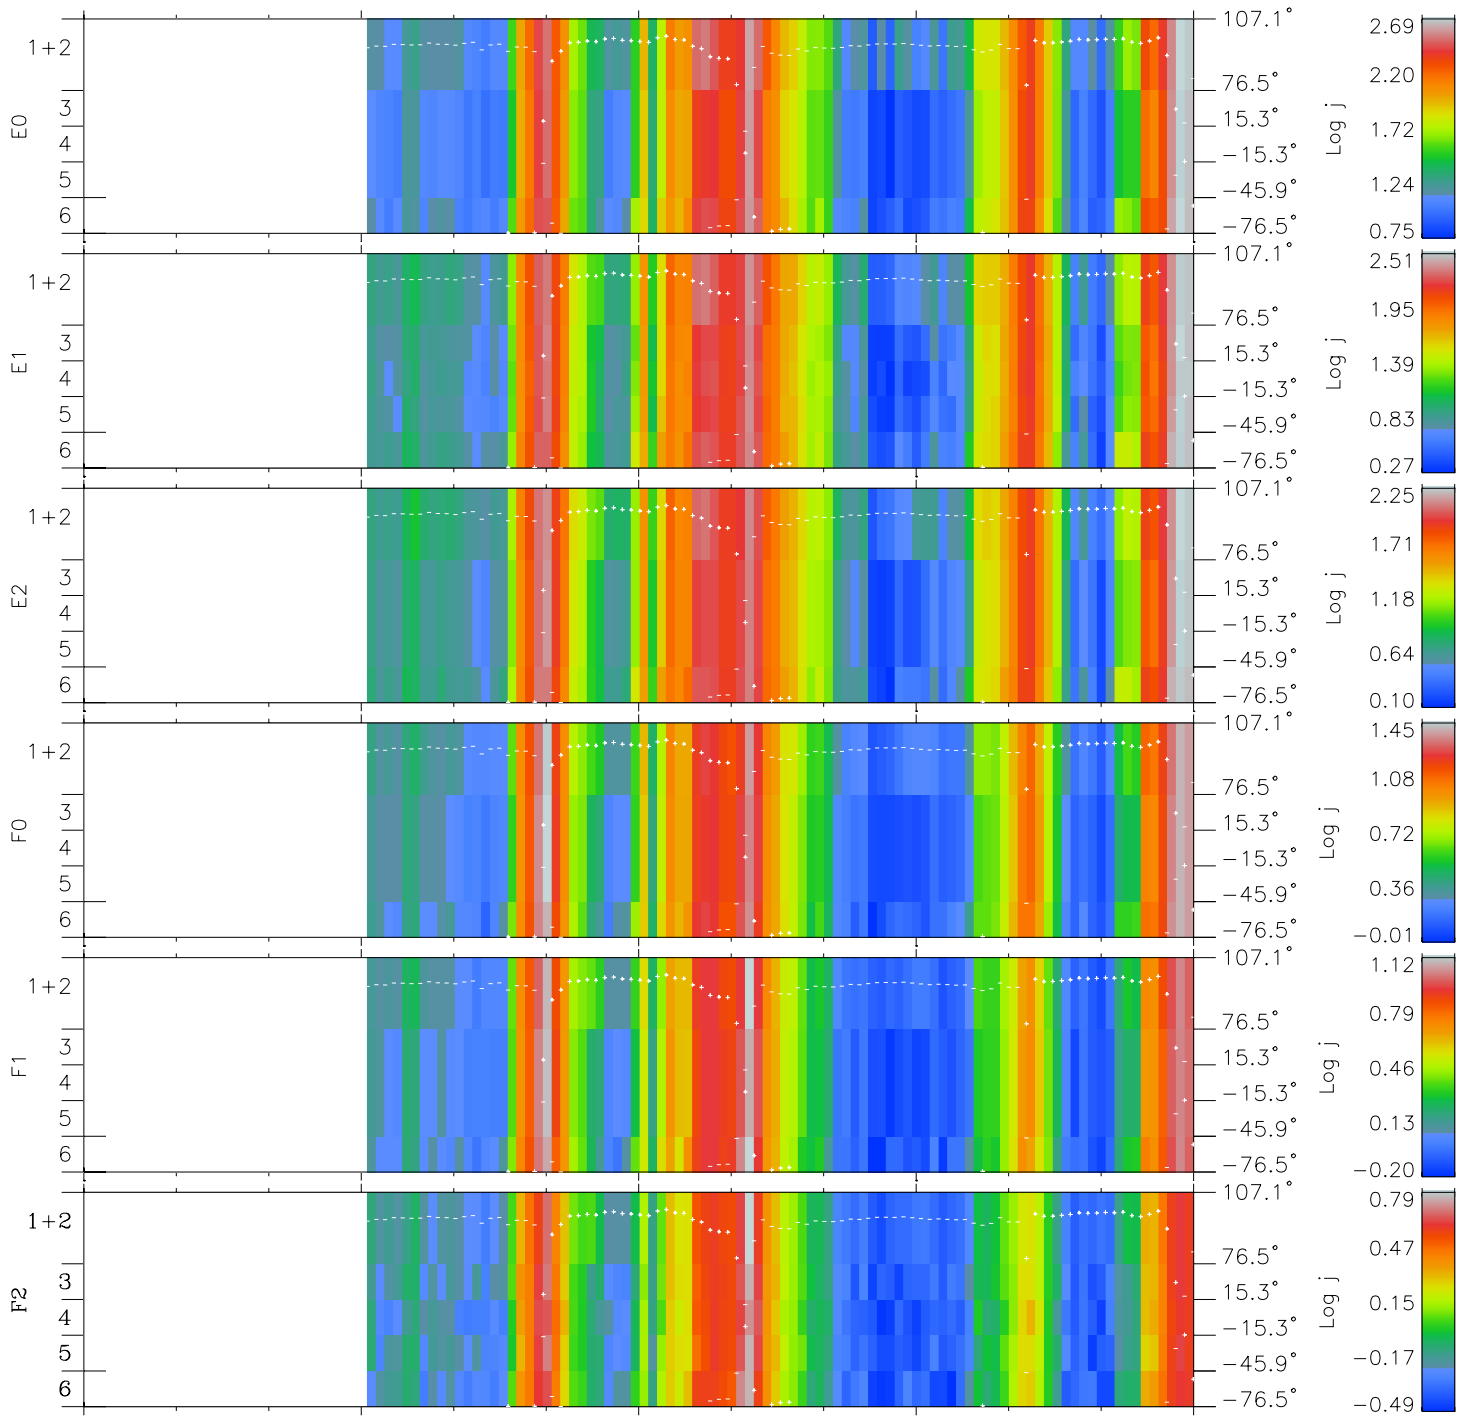

Galileo EPD Real Elevation Anisotropies 97292

Software Version: RTELEV_FLUX V 1.20
Data Production: 06-03-00
Plot Production: Sun Sep 16 05:43:14 2001
Color File: wondr3
Geofactor File: 1.1

00:00:00 1997-292	292-06	292-12	292-18	00:00:00 1997-293	
+	+	+	+	+	X JSE(R _j)
-92.20	-91.75	-91.30	-90.82	-90.33	Y JSE(R _j)
-25.22	-25.62	-26.02	-26.41	-26.80	Z JSE(R _j)
2.04	2.05	2.07	2.09	2.10	

- ◇ = Jupiter look direction
- = Corotation look direction