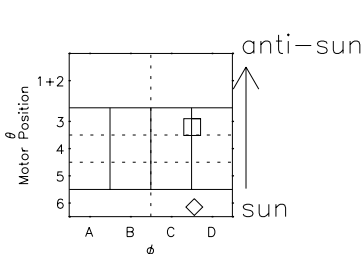

Galileo EPD Real Elevation Anisotropies 97292

Software Version: RTELEV_FLUX V 1.20
Data Production: 06-03-00
Plot Production: Sun Sep 16 05:43:14 2001
Color File: wondr3
Geofactor File: 1.1

00:00:00 1997-292	292-06	292-12	292-18	00:00:00 1997-293	
+	+	+	+	+	X JSE(R _j)
-92.20	-91.75	-91.30	-90.82	-90.33	Y JSE(R _j)
-25.22	-25.62	-26.02	-26.41	-26.80	Z JSE(R _j)
2.04	2.05	2.07	2.09	2.10	

- ◇ = Jupiter look direction
- = Corotation look direction