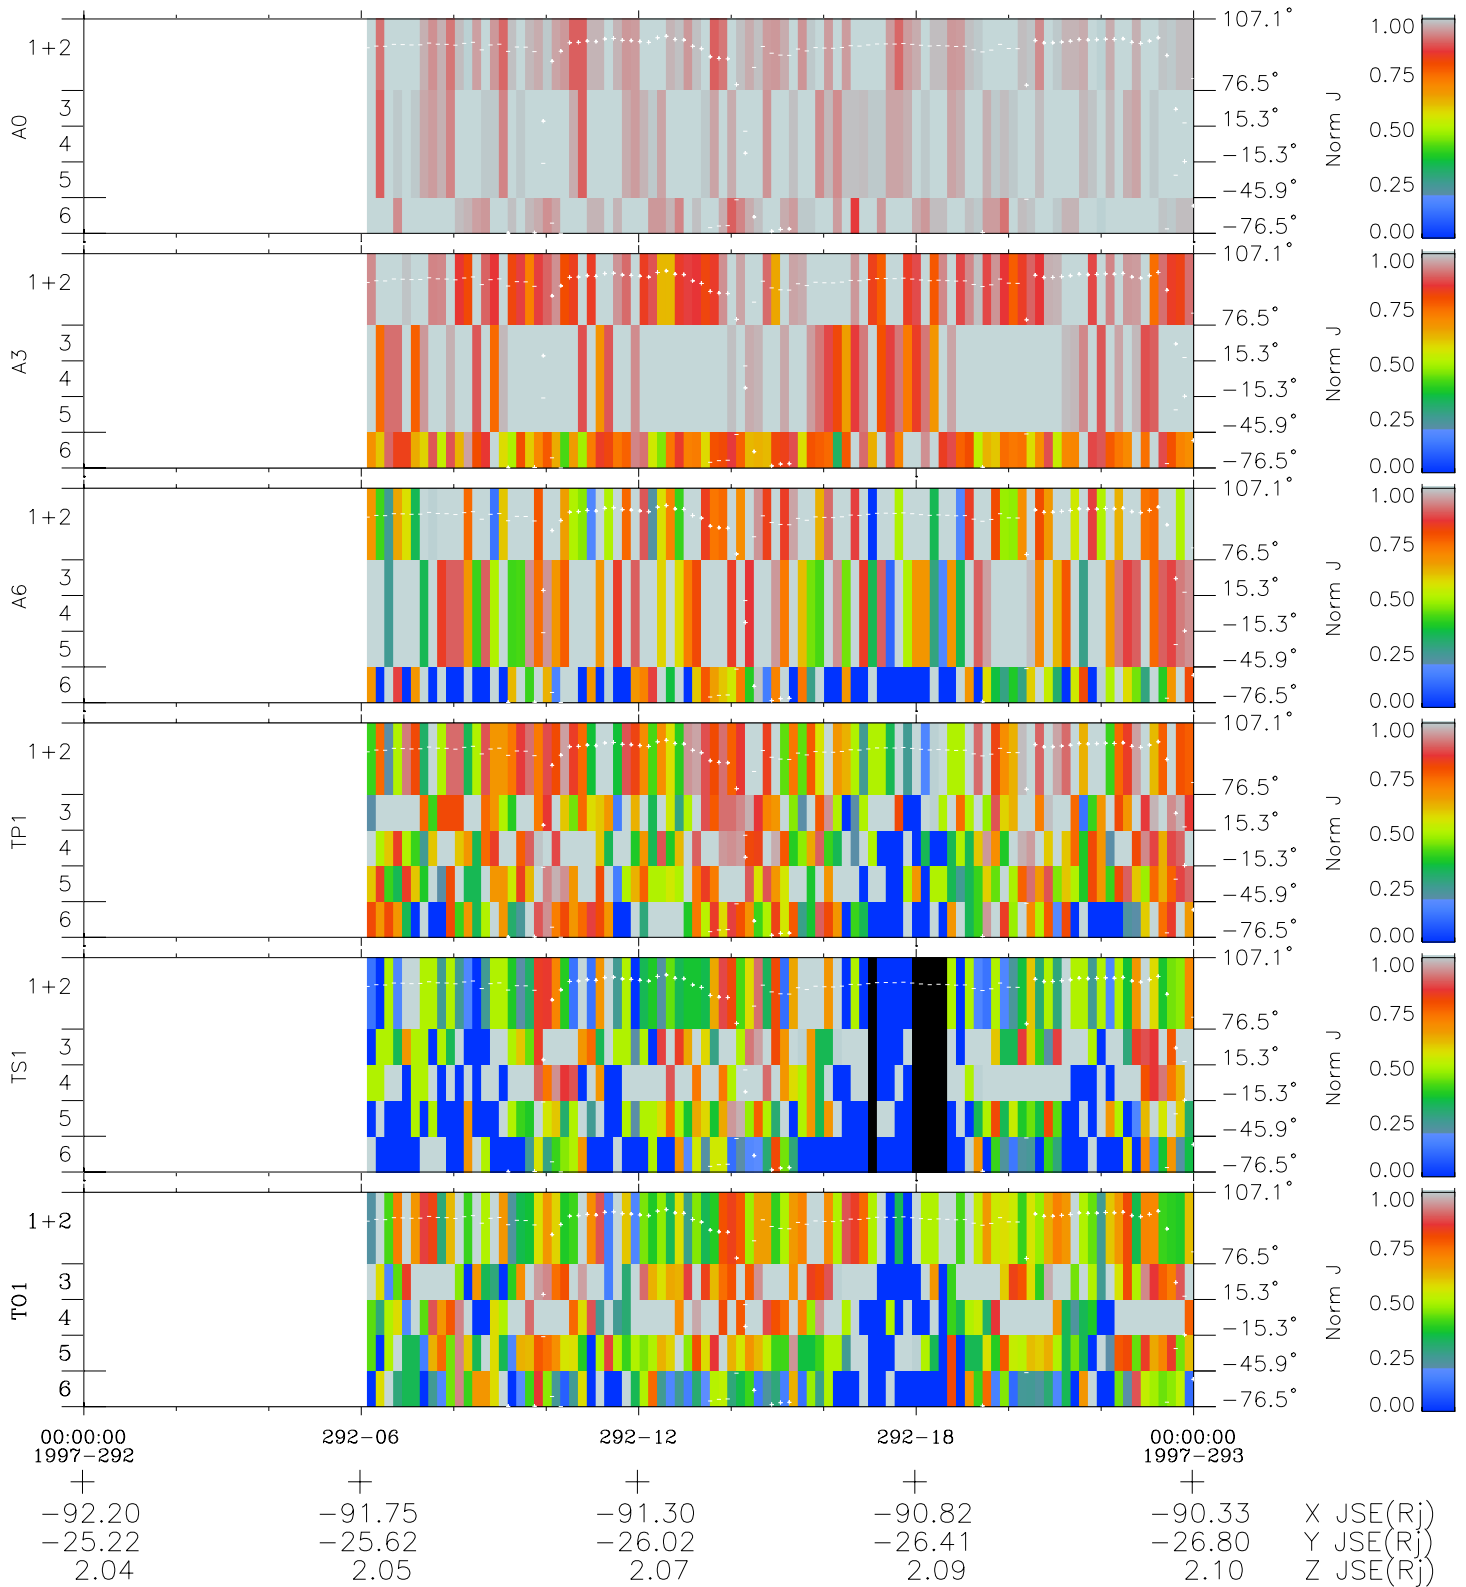

# Galileo EPD Real Elevation Anisotropies 97292

Software Version: RTELEV\_NORM V 1.20  
Data Production: 06-03-00  
Plot Production: Sun Sep 16 05:43:20 2001  
Color File: wondr3  
Geofactor File: 1.1

- ◇ = Jupiter look direction
- = Corotation look direction