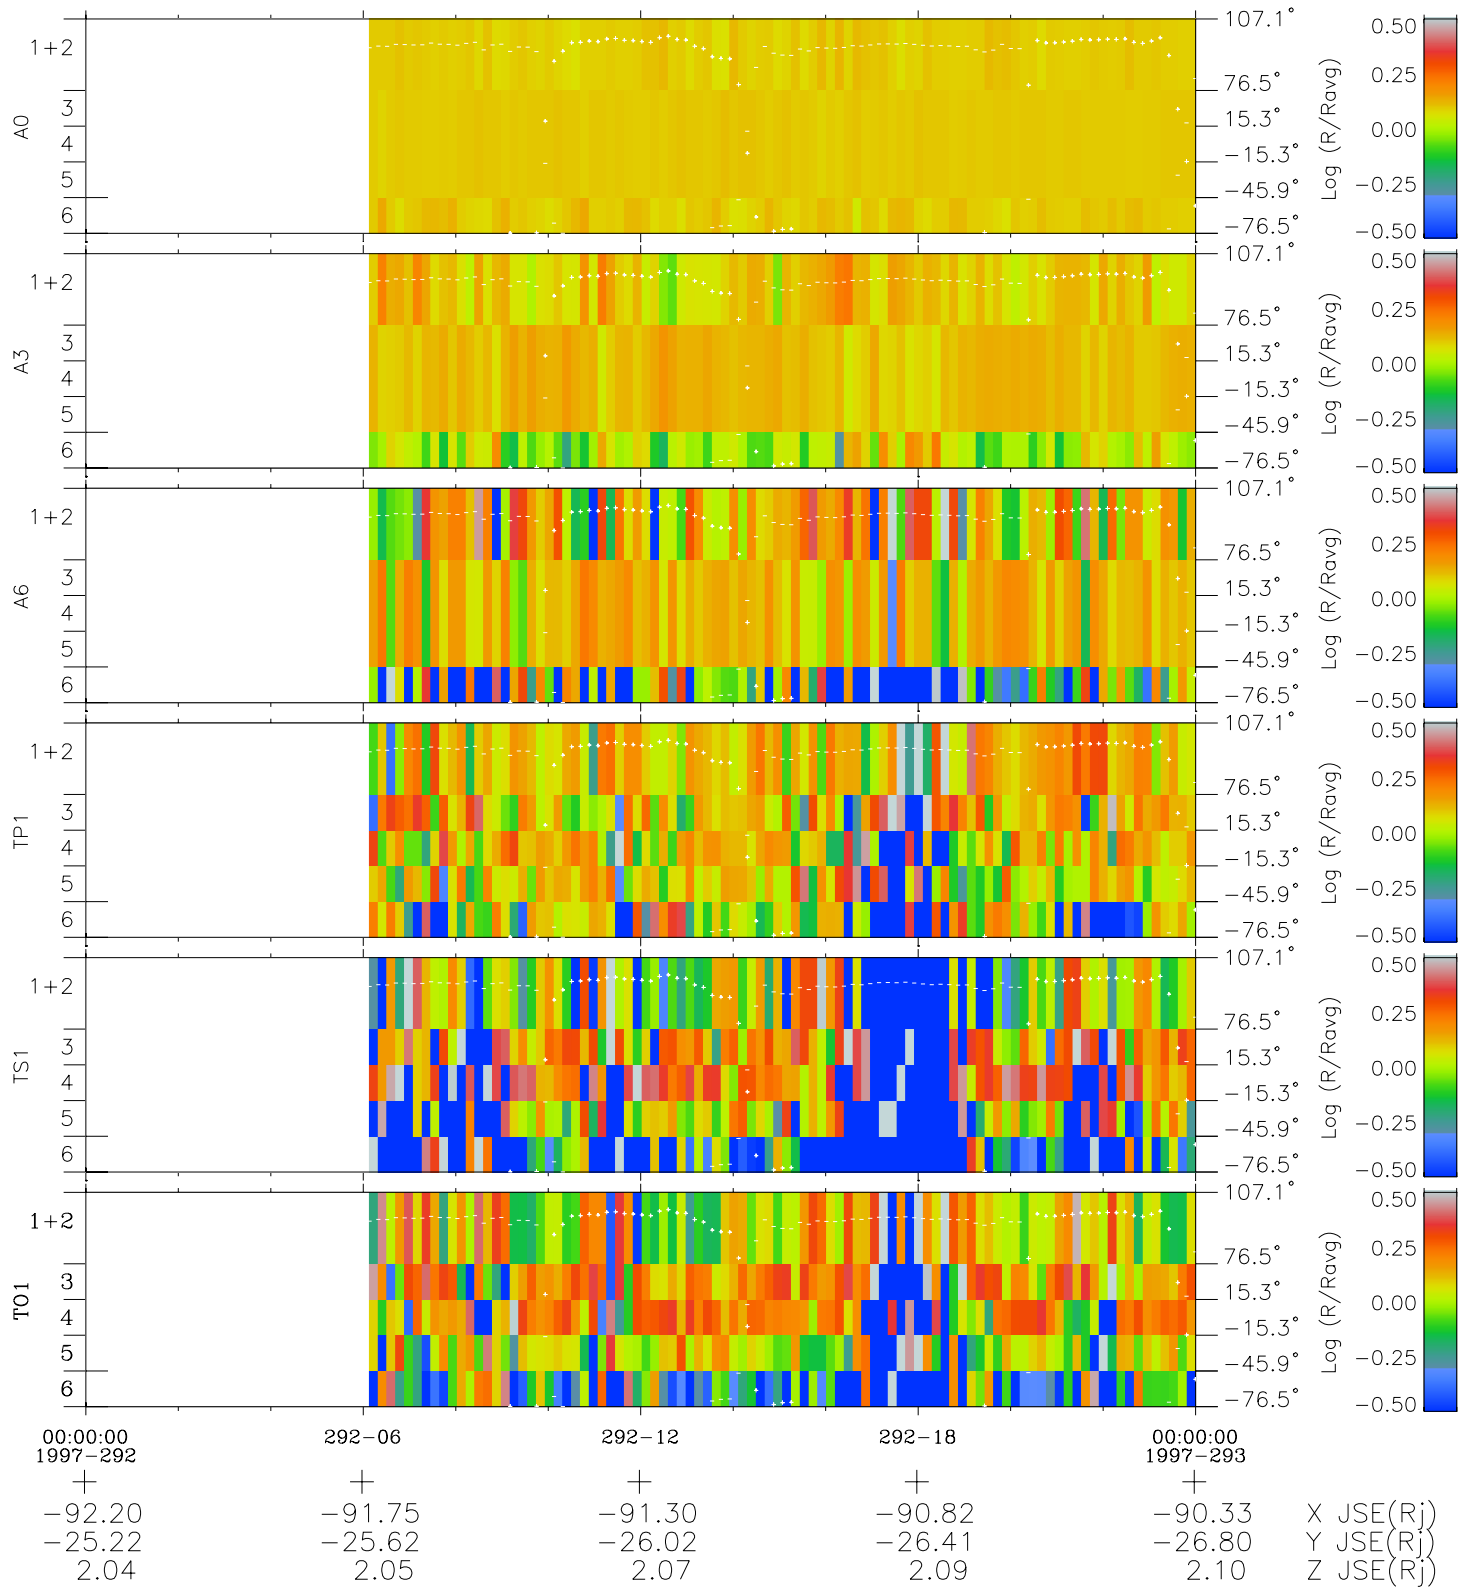

Galileo EPD Real Elevation Anisotropies 97292

Software Version: RTELEV_MEAN V 1.20
Data Production: 06-03-00
Plot Production: Sun Sep 16 05:42:59 2001
Color File: wondr3
Geofactor File: 1.1

- ◇ = Jupiter look direction
- = Corotation look direction