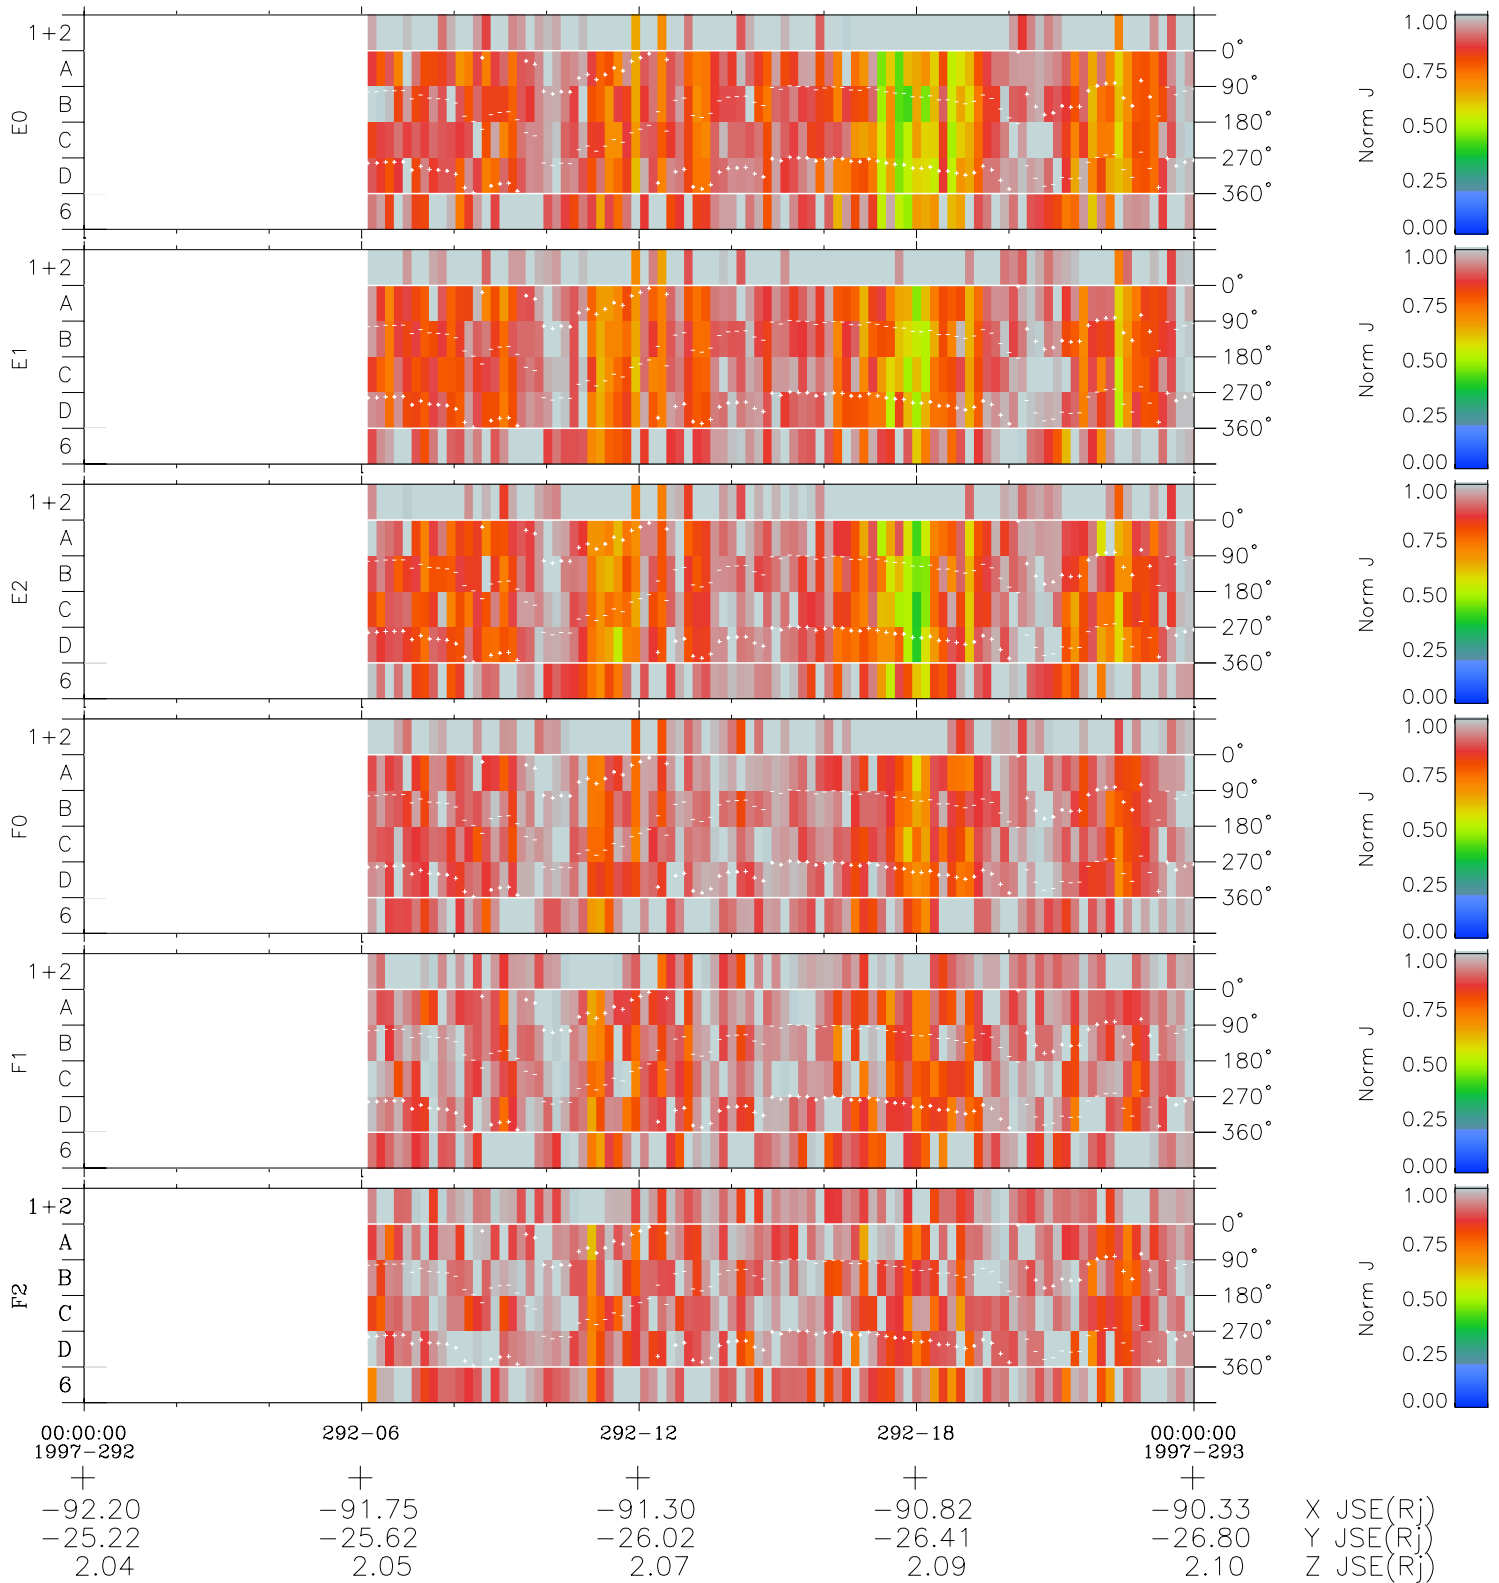

# Galileo EPD Real Time Azimuth Anisotropies 97292

Software Version: RTAZIM\_NORM V 1.20  
Data Production: 06-03-00  
Plot Production: Sun Sep 16 05:43:54 2001  
Color File: wondr3  
Geofactor File: 1.1

- ◇ = Jupiter look direction
- = Corotation look direction