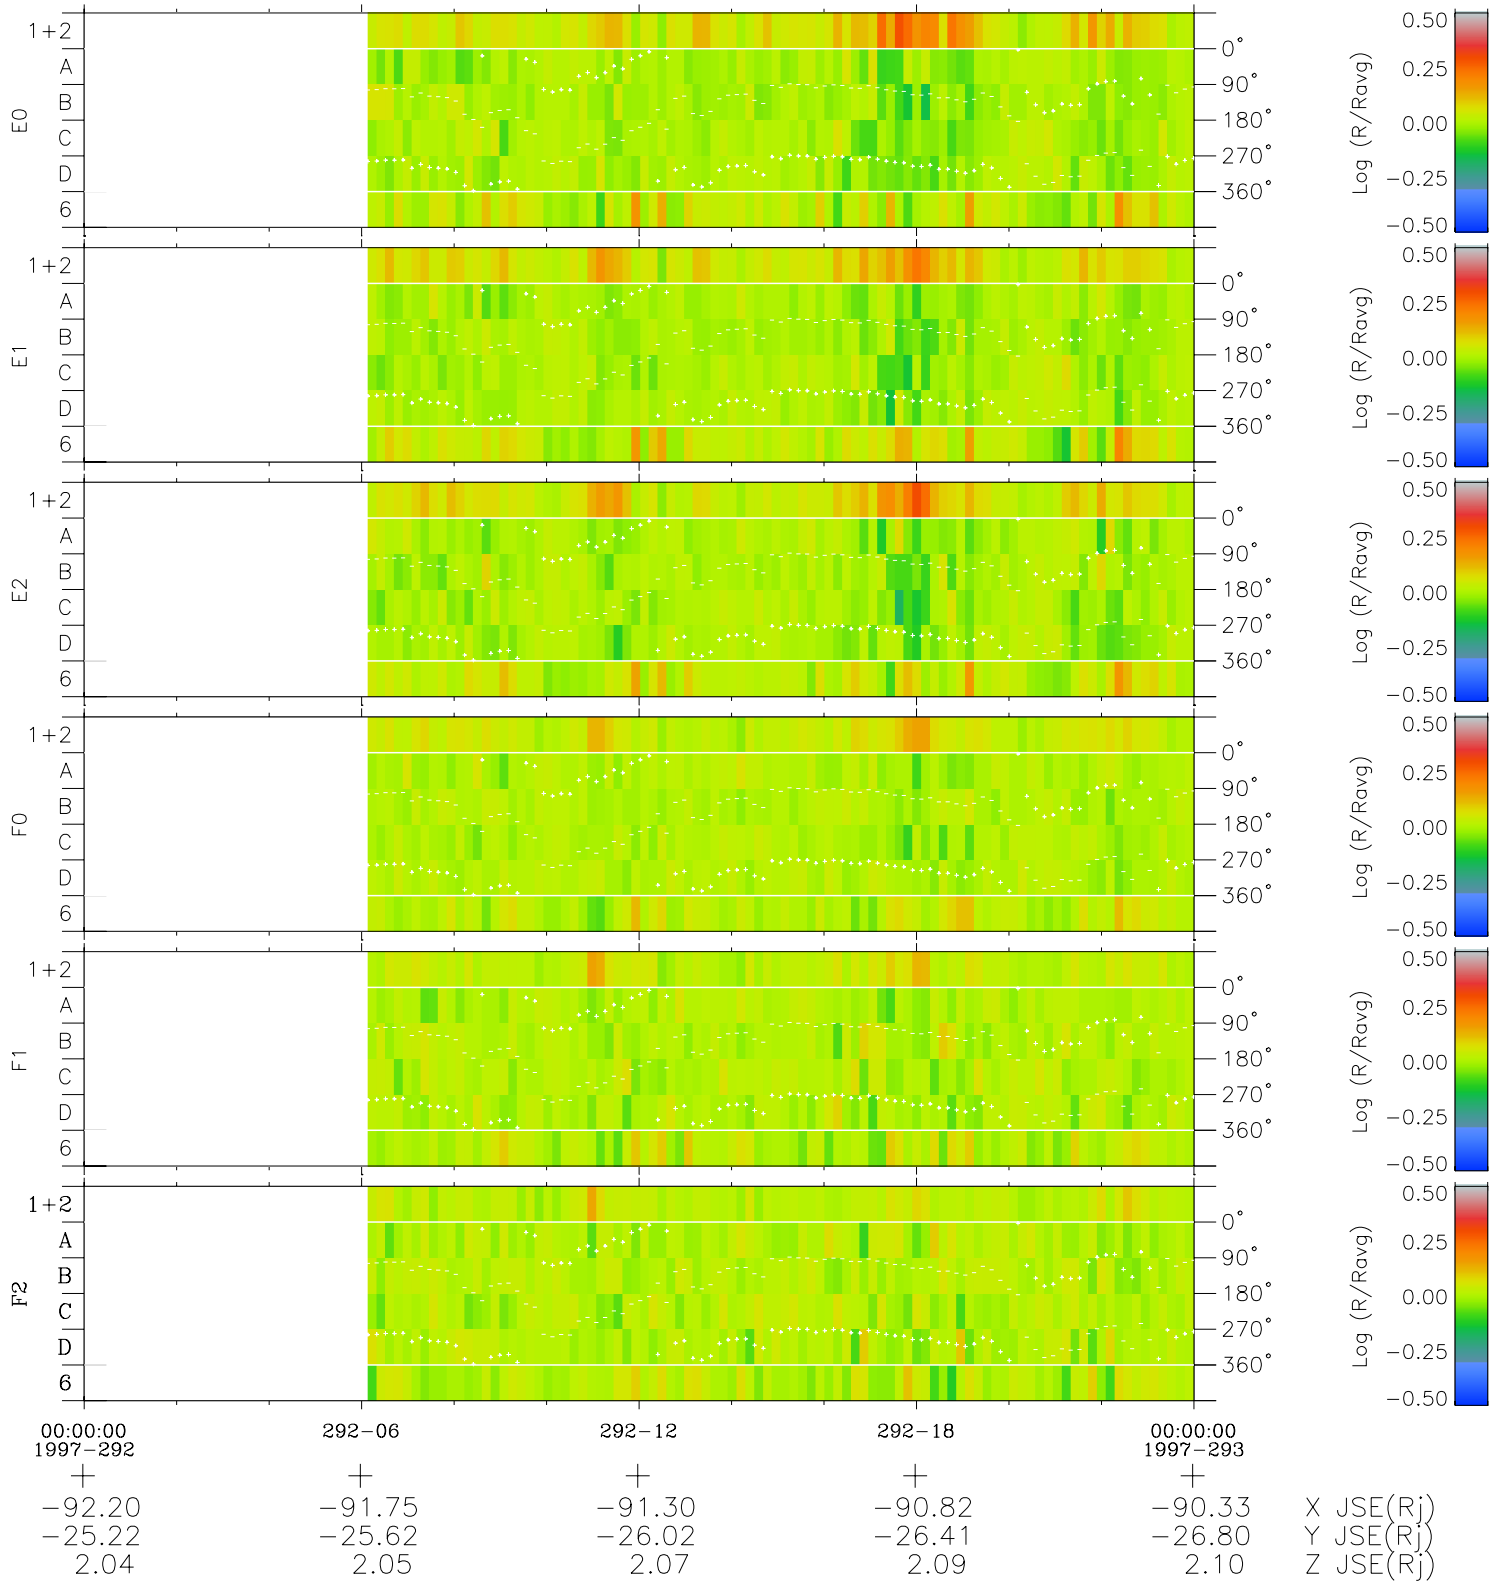

# Galileo EPD Real Time Azimuth Anisotropies 97292

Software Version: RTAZIM\_MEAN V 1.20  
 Data Production: 06-03-00  
 Plot Production: Sun Sep 16 05:43:35 2001  
 Color File: wondr3  
 Geofactor File: 1.1

- ◇ = Jupiter look direction
- = Corotation look direction