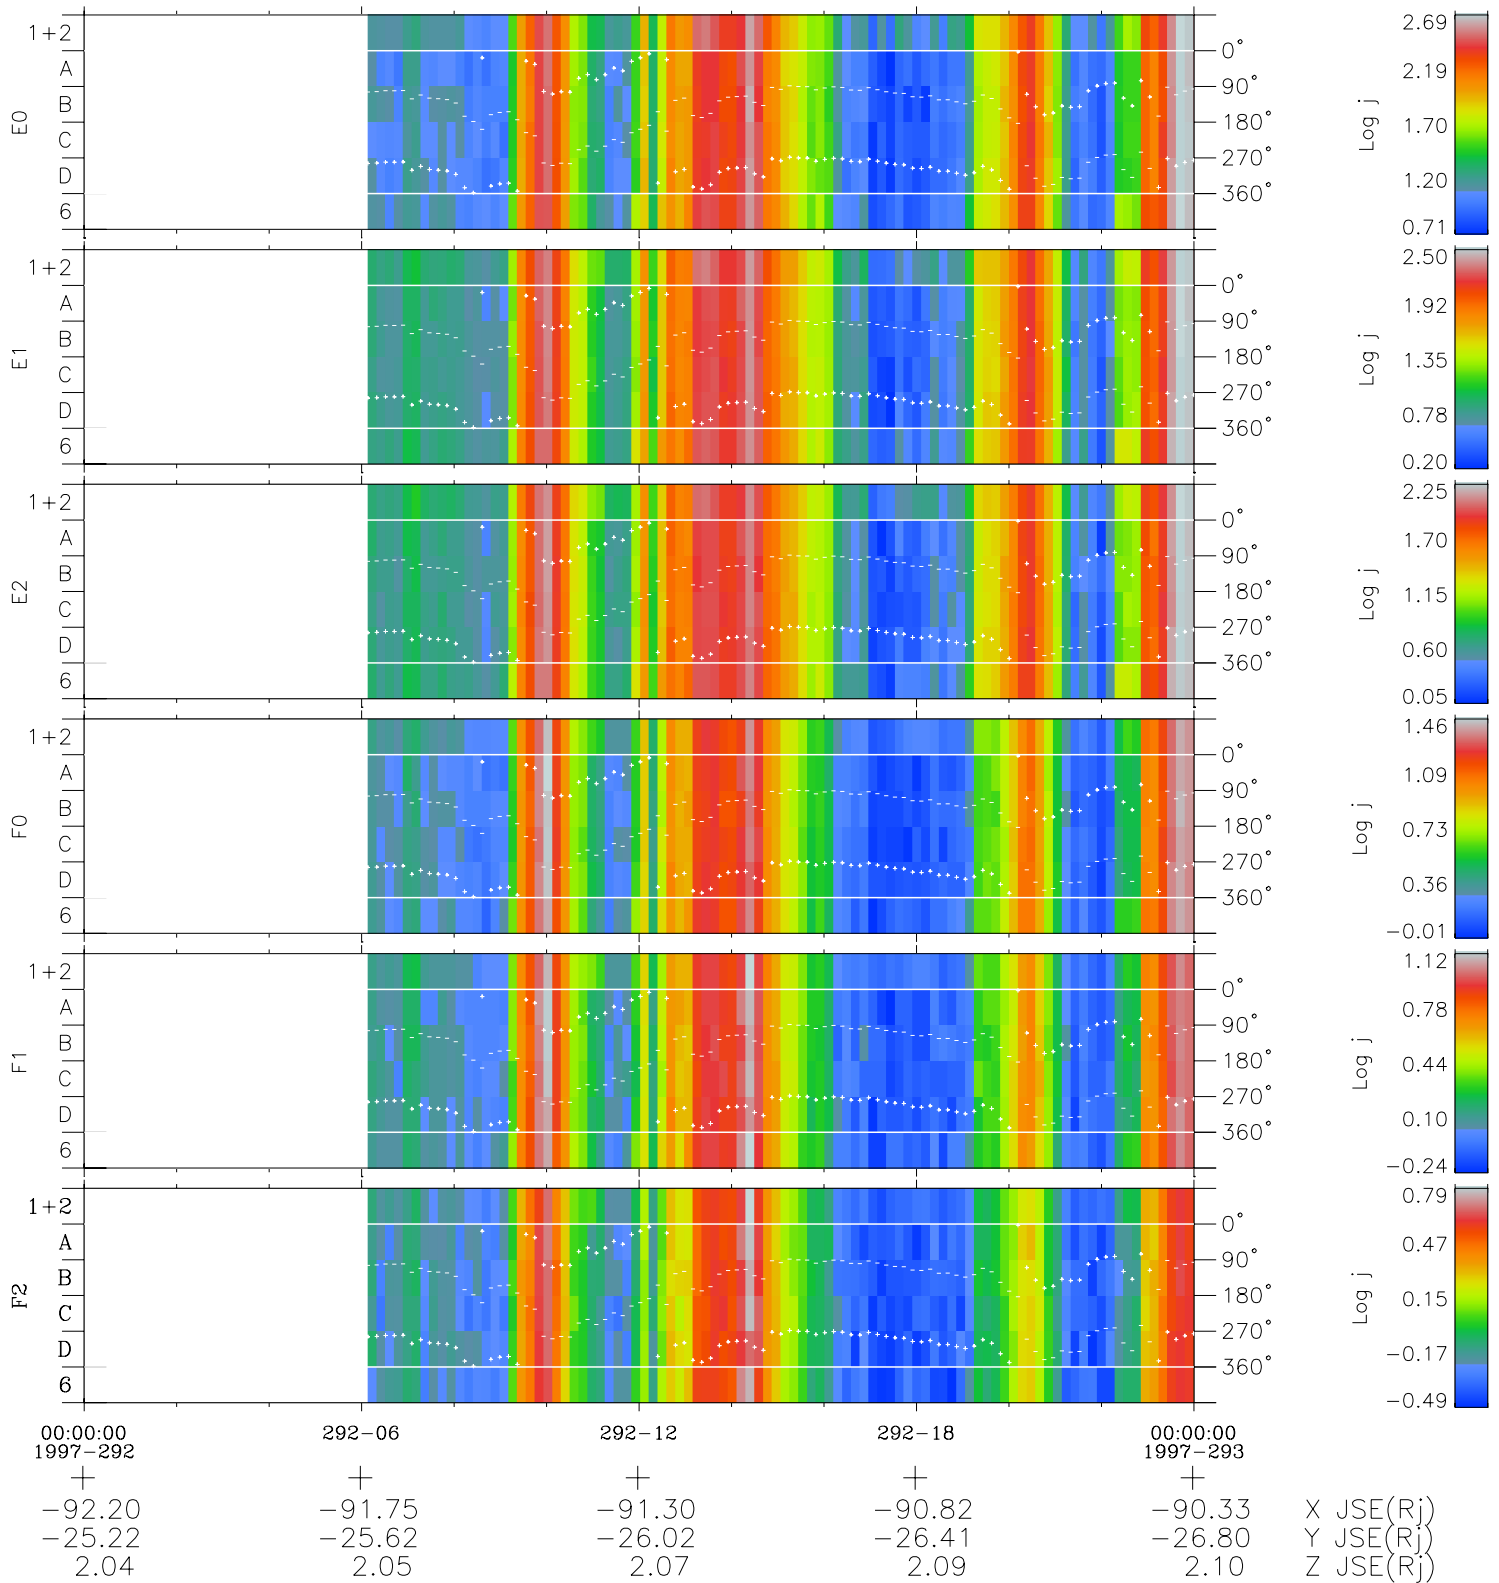

# Galileo EPD Real Time Azimuth Anisotropies 97292

Software Version: RTAZIM\_FLUX V 1.20  
Data Production: 06-03-00  
Plot Production: Sun Sep 16 05:43:44 2001  
Color File: wondr3  
Geofactor File: 1.1

- ◇ = Jupiter look direction
- = Corotation look direction