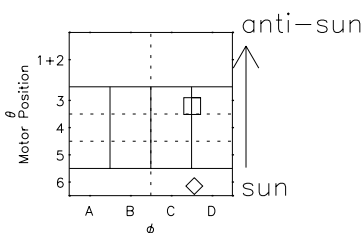

Galileo EPD Real Time Azimuth Anisotropies 97292

Software Version: RTAZIM_NORM V 1.20
Data Production: 06-03-00
Plot Production: Sun Sep 16 05:43:49 2001
Color File: wondr3
Geofactor File: 1.1

- ◇ = Jupiter look direction
- = Corotation look direction