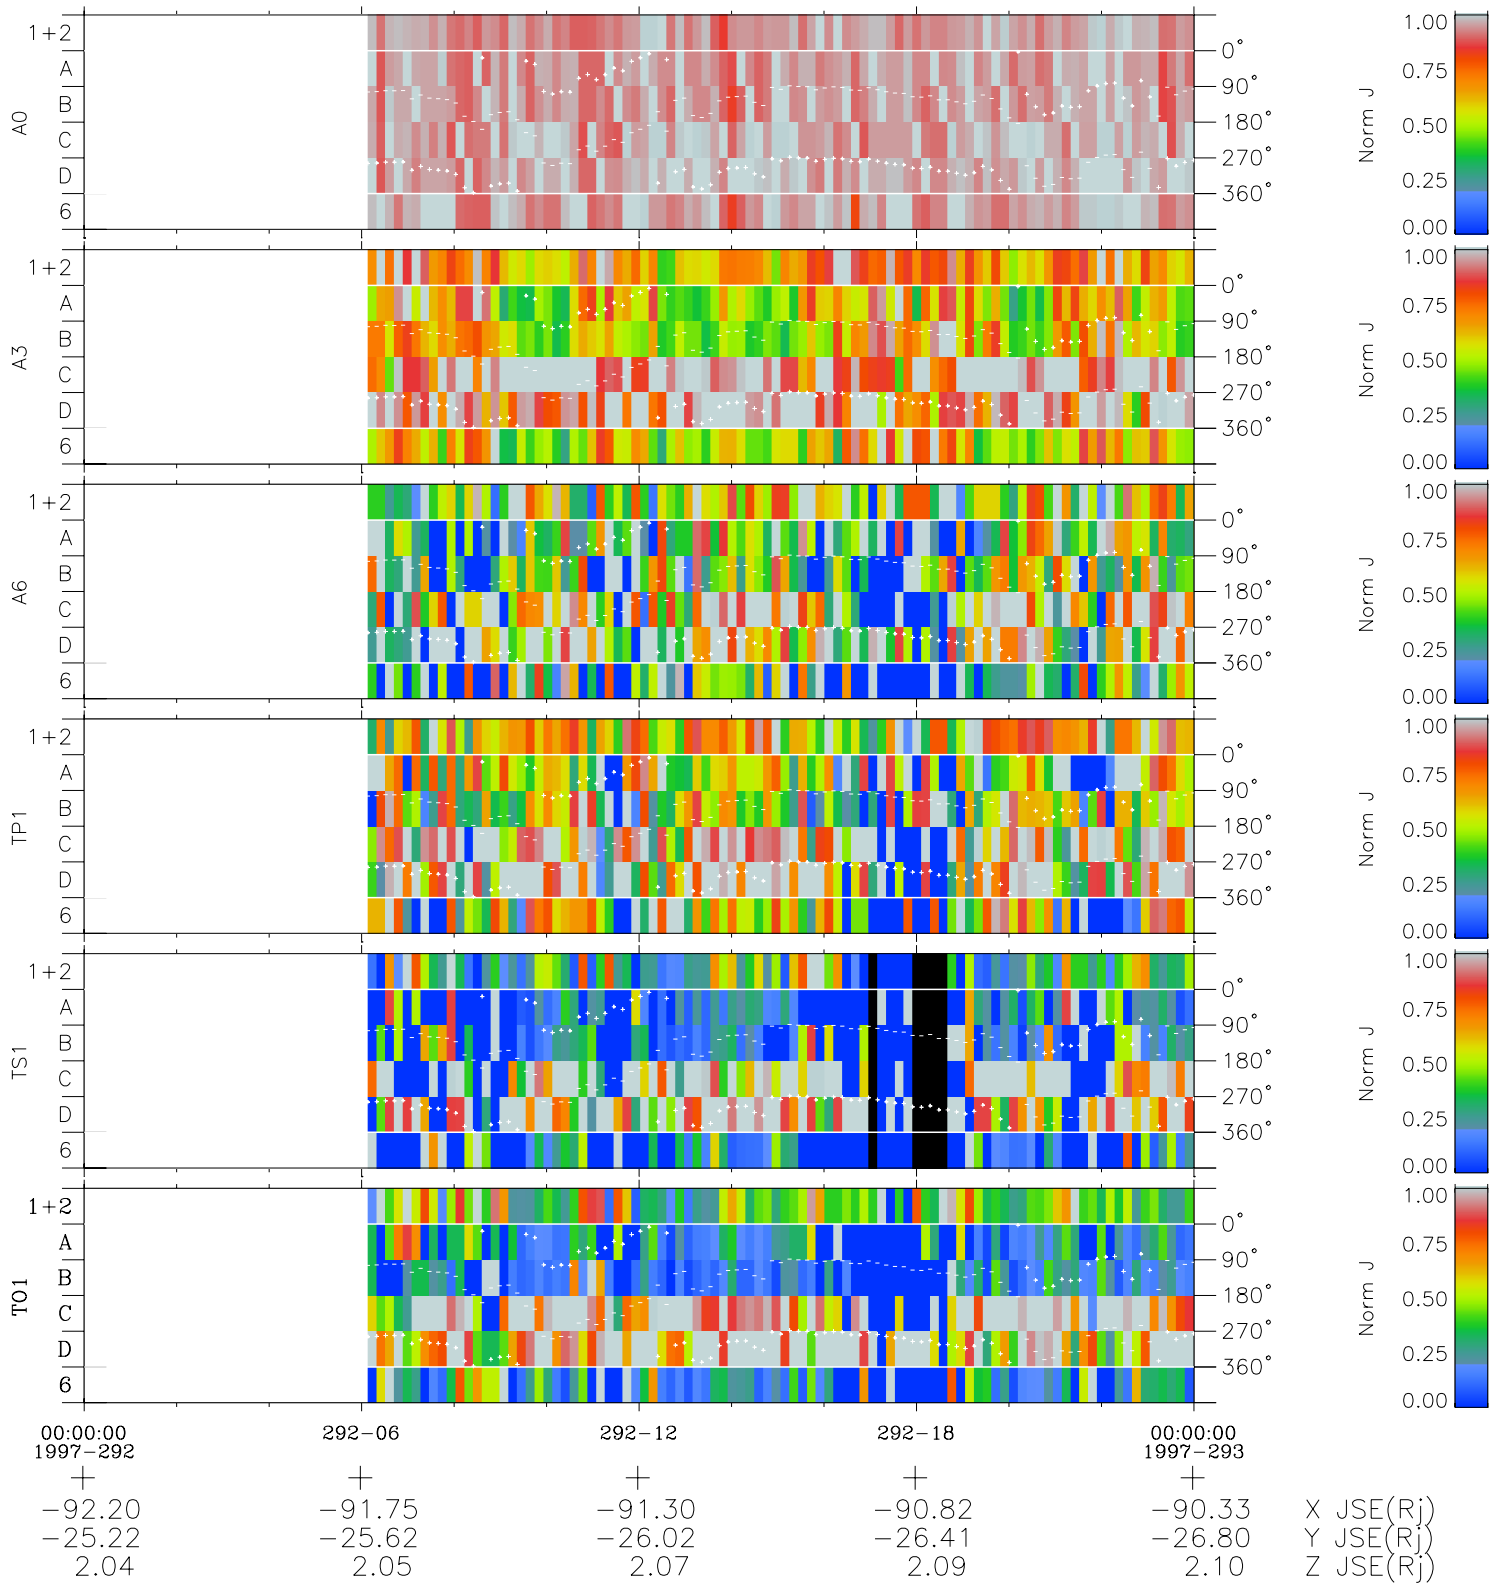

Galileo EPD Real Time Azimuth Anisotropies 97292

Software Version: RTAZIM_NORM V 1.20
Data Production: 06-03-00
Plot Production: Sun Sep 16 05:43:49 2001
Color File: wondr3
Geofactor File: 1.1

- ◇ = Jupiter look direction
- = Corotation look direction