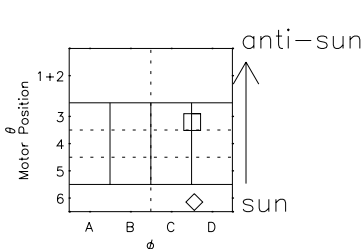

Galileo EPD Real Time Azimuth Anisotropies 97292

Software Version: RTAZIM_MEAN V 1.20
 Data Production: 06-03-00
 Plot Production: Sun Sep 16 05:43:30 2001
 Color File: wondr3
 Geofactor File: 1.1

- ◇ = Jupiter look direction
- = Corotation look direction