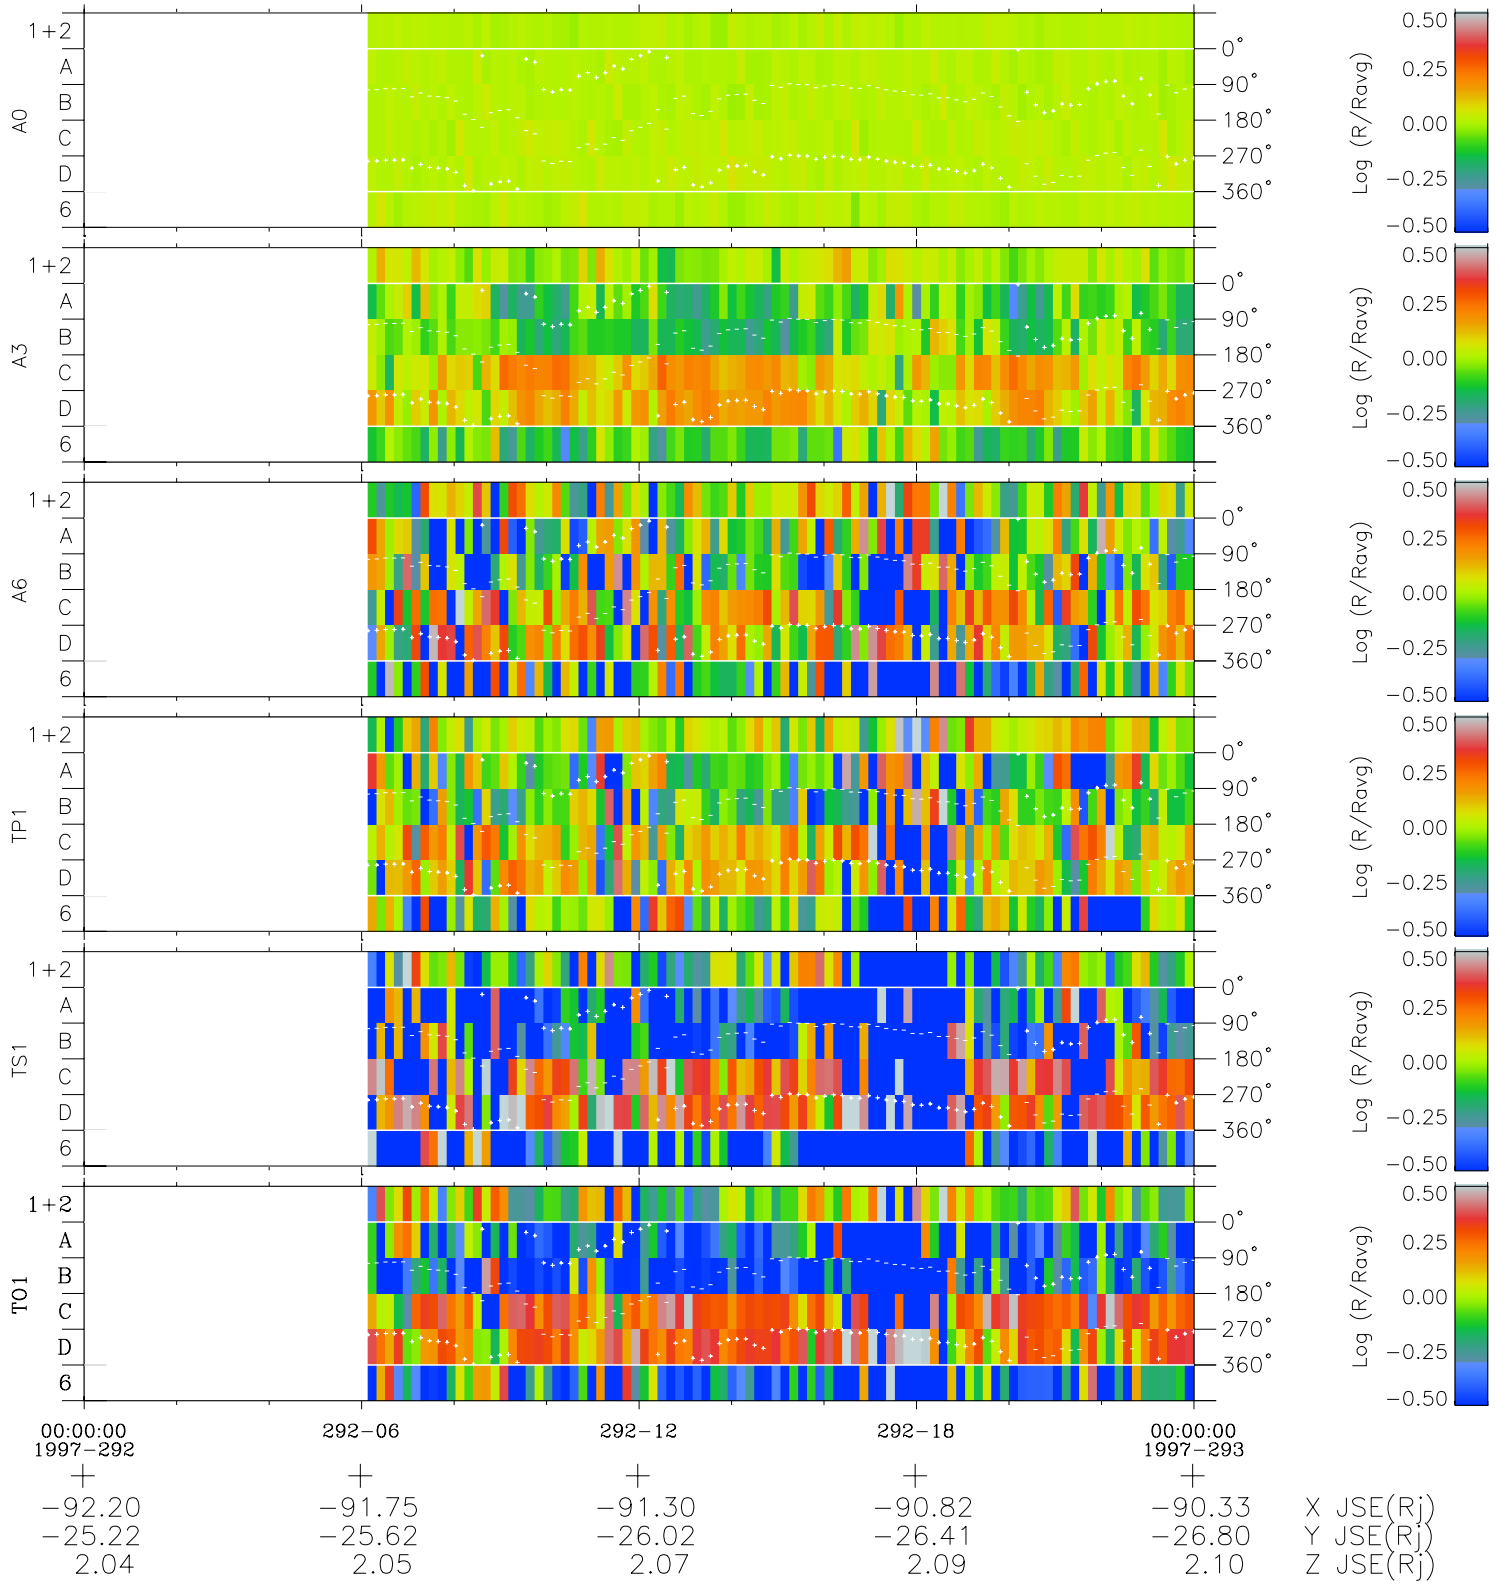

Galileo EPD Real Time Azimuth Anisotropies 97292

Software Version: RTAZIM_MEAN V 1.20
 Data Production: 06-03-00
 Plot Production: Sun Sep 16 05:43:30 2001
 Color File: wondr3
 Geofactor File: 1.1

- ◇ = Jupiter look direction
- = Corotation look direction