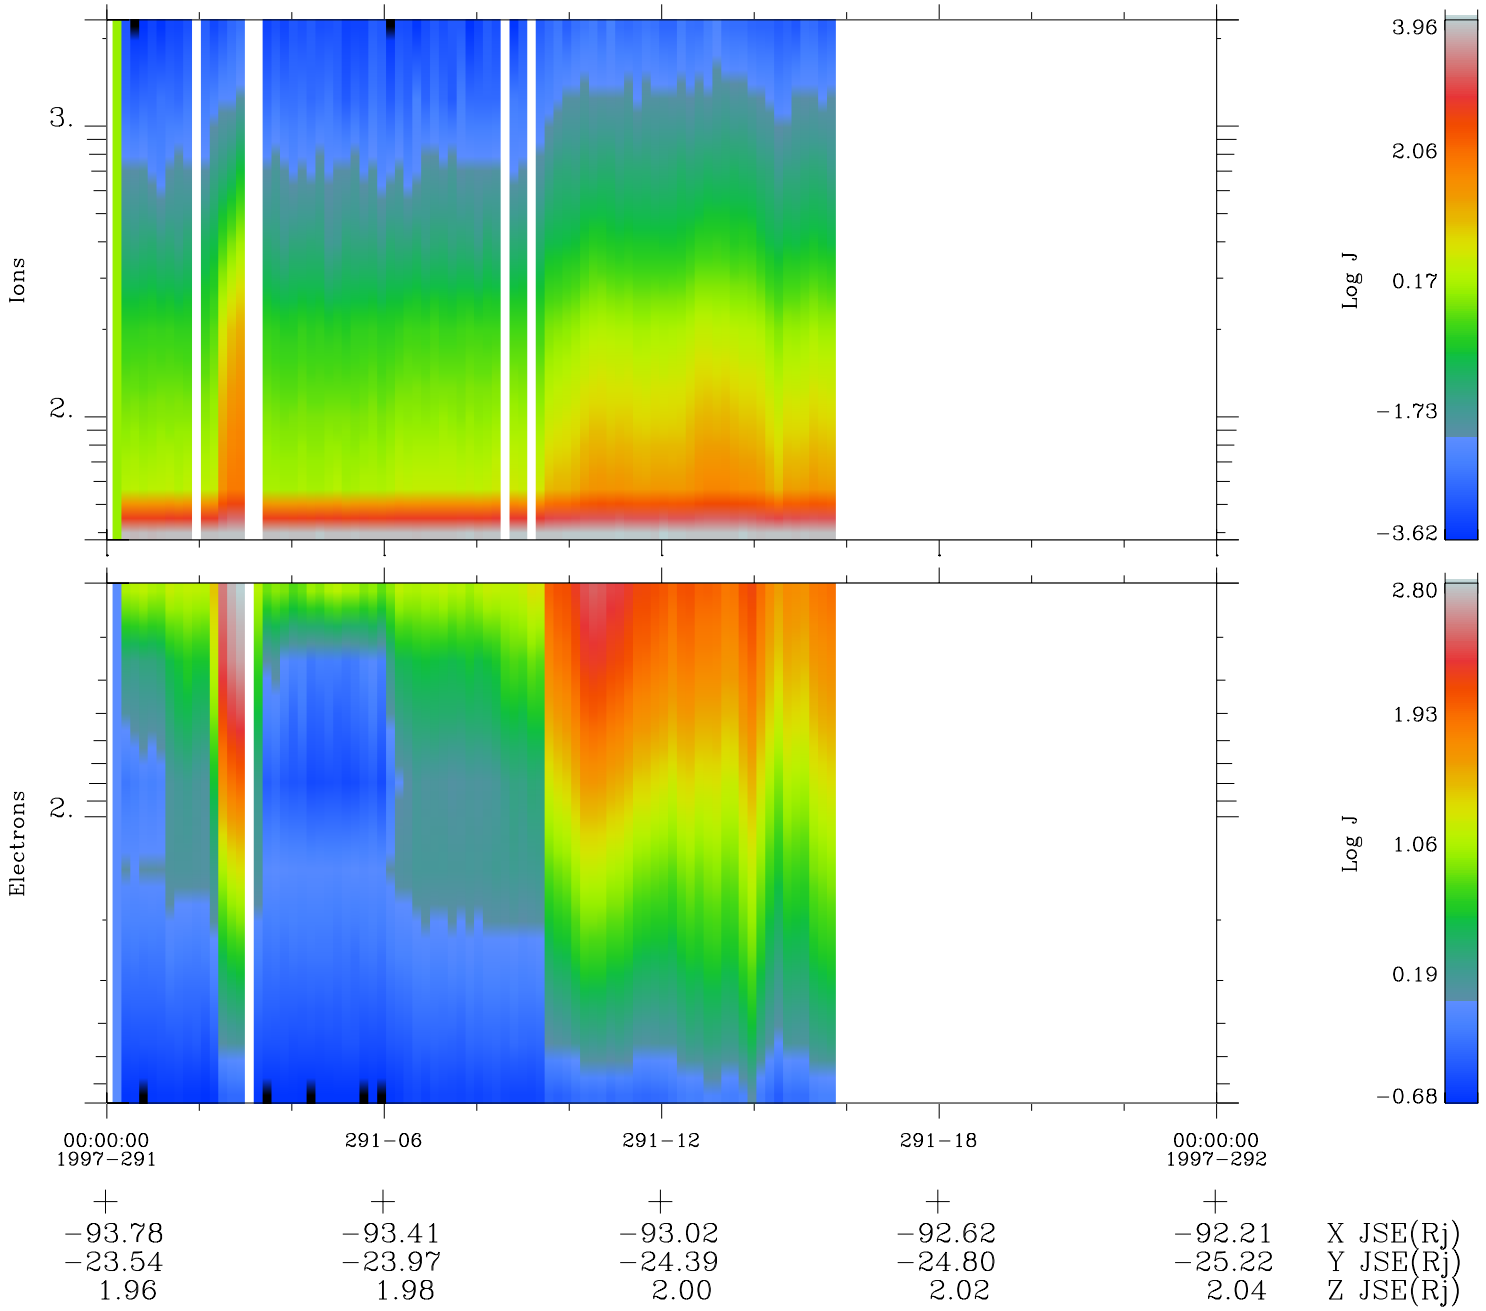

Galileo EPD Real Time Omni Spectrum 97291

Software Version: RTSPEC_OMNI V 1.20
 Data Production: 06-03-00
 Plot Production: Sun Sep 16 05:34:50 2001
 Color File: wondr3
 Geofactor File: 1.1

◇ = Jupiter look direction
 □ = Corotation look direction