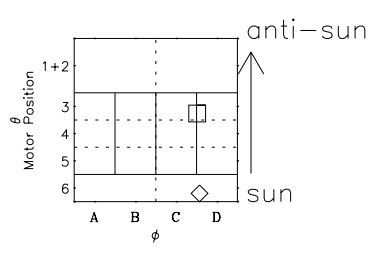

Galileo EPD Real Time Omni Spectrum 97291

Software Version: RTSPEC_OMNI V 1.20
 Data Production: 06-03-00
 Plot Production: Sun Sep 16 05:34:50 2001
 Color File: wondr3
 Geofactor File: 1.1

◇ = Jupiter look direction
 □ = Corotation look direction