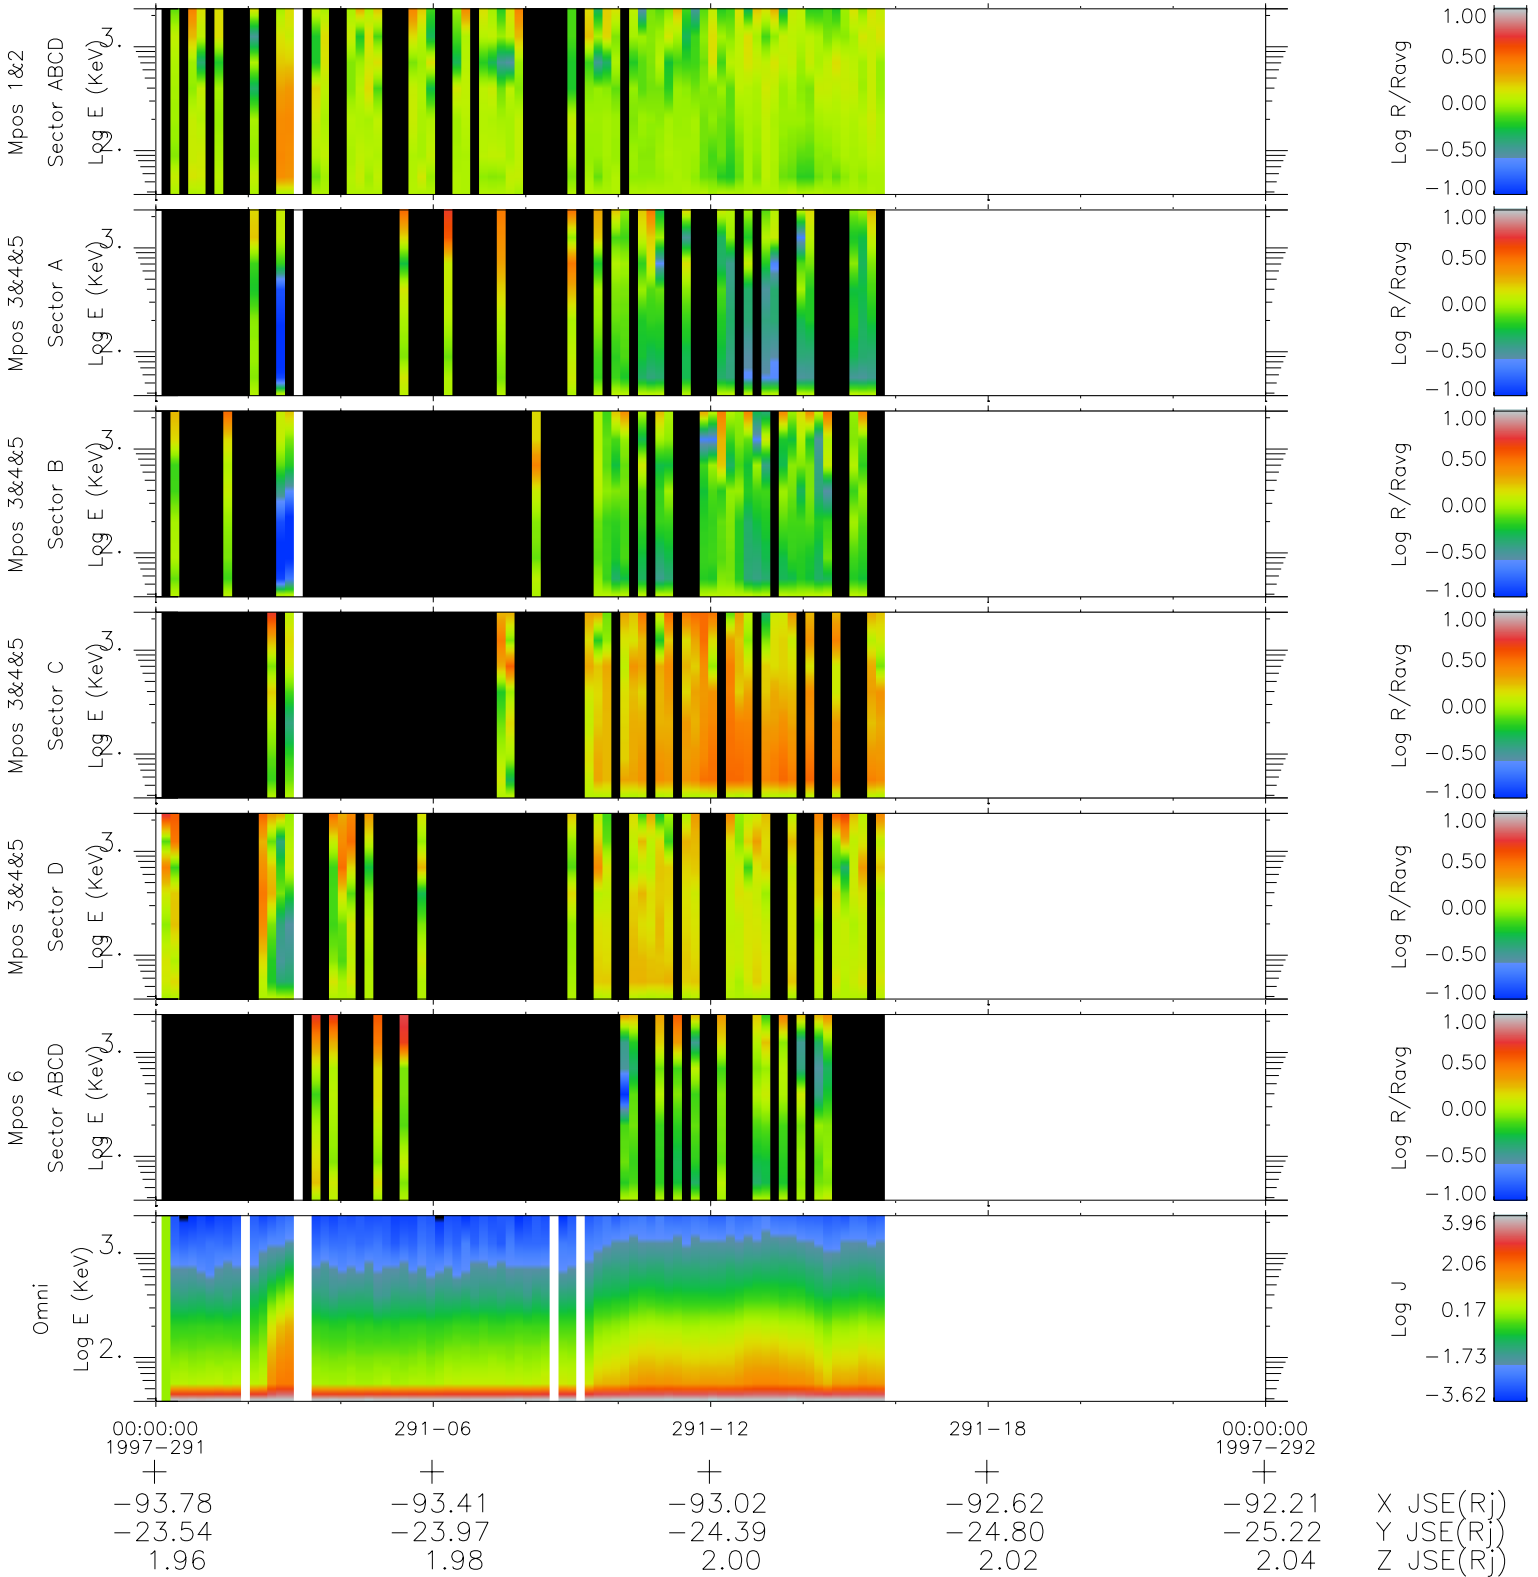

Galileo EPD Real Time R6 Ions Spectra 97291

Software Version: RTSPEC_R6 V 1.20
 Data Production: 06-03-00
 Plot Production: Sun Sep 16 05:34:39 2001
 Color File: wondr3
 Geofactor File: 1.1

◇ = Jupiter look direction
 □ = Corotation look direction