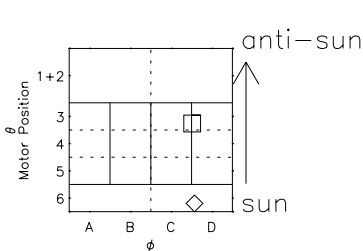

Galileo EPD Real Time R6 Ions Spectra 97291

Software Version: RTSPEC_R6 V 1.20
 Data Production: 06-03-00
 Plot Production: Sun Sep 16 05:34:39 2001
 Color File: wondr3
 Geofactor File: 1.1

◇ = Jupiter look direction
 □ = Corotation look direction