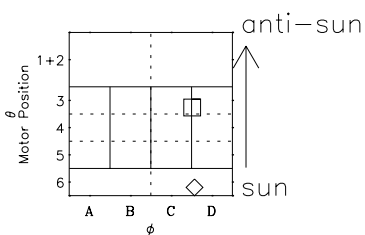

# Galileo EPD Real-Time Six-Sector 97291

Software Version: RTLINE\_R6 V 1.20  
Data Production: 06-03-00  
Plot Production: Sun Sep 16 05:36:33 2001

◇ = Jupiter look direction  
□ = Corotation look direction