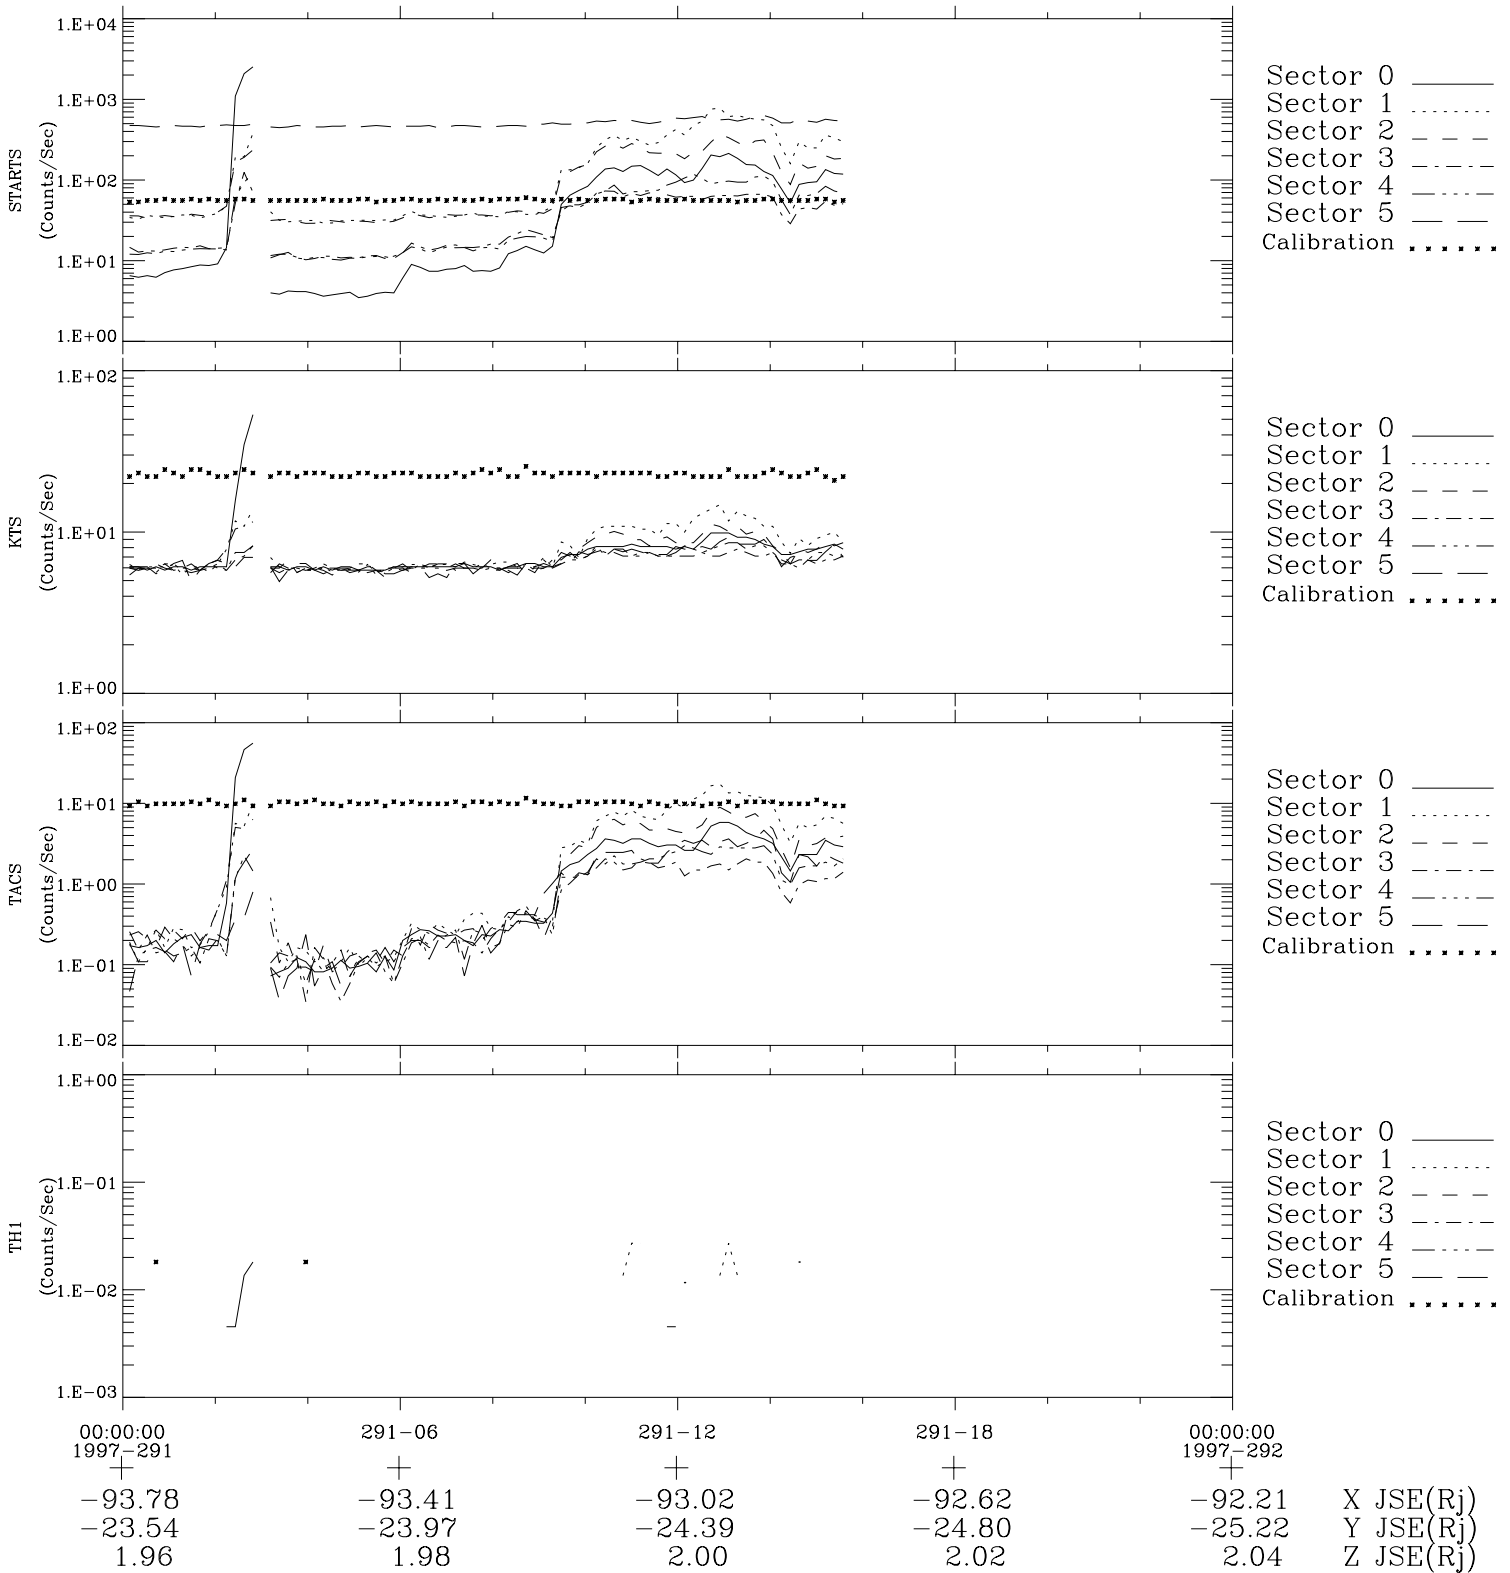

# Galileo EPD Real-Time Six-Sector 97291

Software Version: RTLINE\_R6 V 1.20  
Data Production: 06-03-00  
Plot Production: Sun Sep 16 05:36:33 2001

◇ = Jupiter look direction  
□ = Corotation look direction