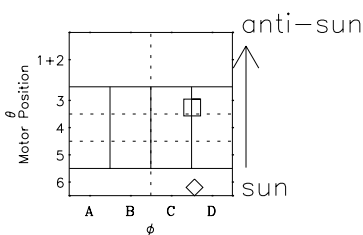

Galileo EPD Real-Time Six-Sector 97291

Software Version: RTLINE_R6 V 1.20
Data Production: 06-03-00
Plot Production: Sun Sep 16 05:36:32 2001

- ◇ = Jupiter look direction
- = Corotation look direction