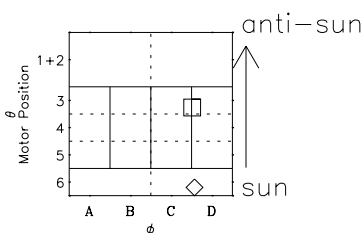

# Galileo EPD Real-Time Six-Sector 97291

Software Version: RTLINE\_R6 V 1.20  
Data Production: 06-03-00  
Plot Production: Sun Sep 16 05:36:31 2001

◇ = Jupiter look direction  
□ = Corotation look direction