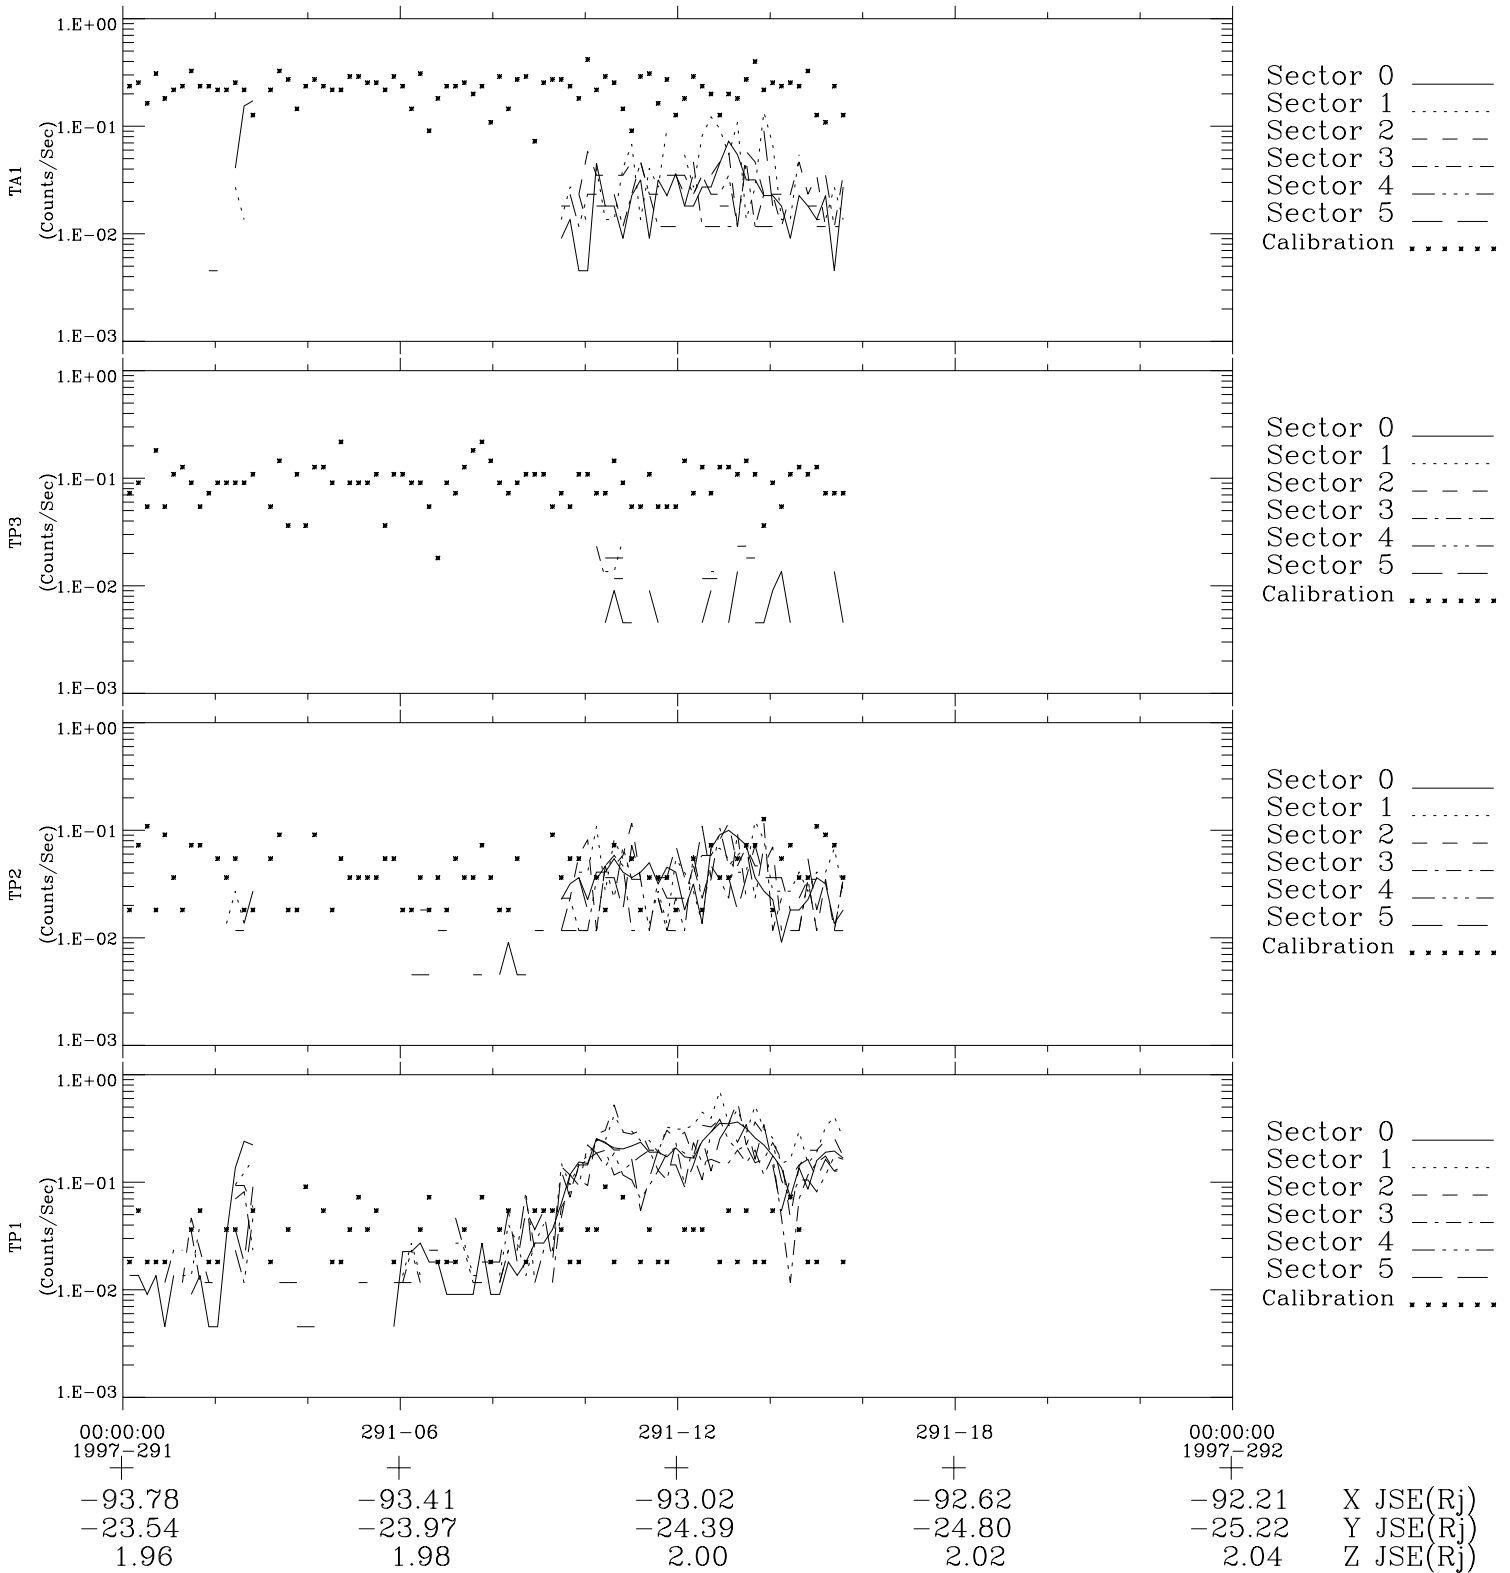

# Galileo EPD Real-Time Six-Sector 97291

Software Version: RTLINE\_R6 V 1.20  
Data Production: 06-03-00  
Plot Production: Sun Sep 16 05:36:31 2001

◇ = Jupiter look direction  
□ = Corotation look direction