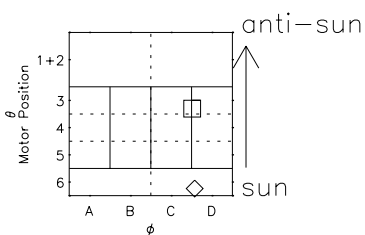

Galileo EPD Real Time R6 Electrons Spectra 97290

Software Version: RTSPEC_R6 V 1.20
 Data Production: 06-03-00
 Plot Production: Sun Sep 16 05:26:39 2001
 Color File: wondr3
 Geofactor File: 1.1

- ◇ = Jupiter look direction
- = Corotation look direction