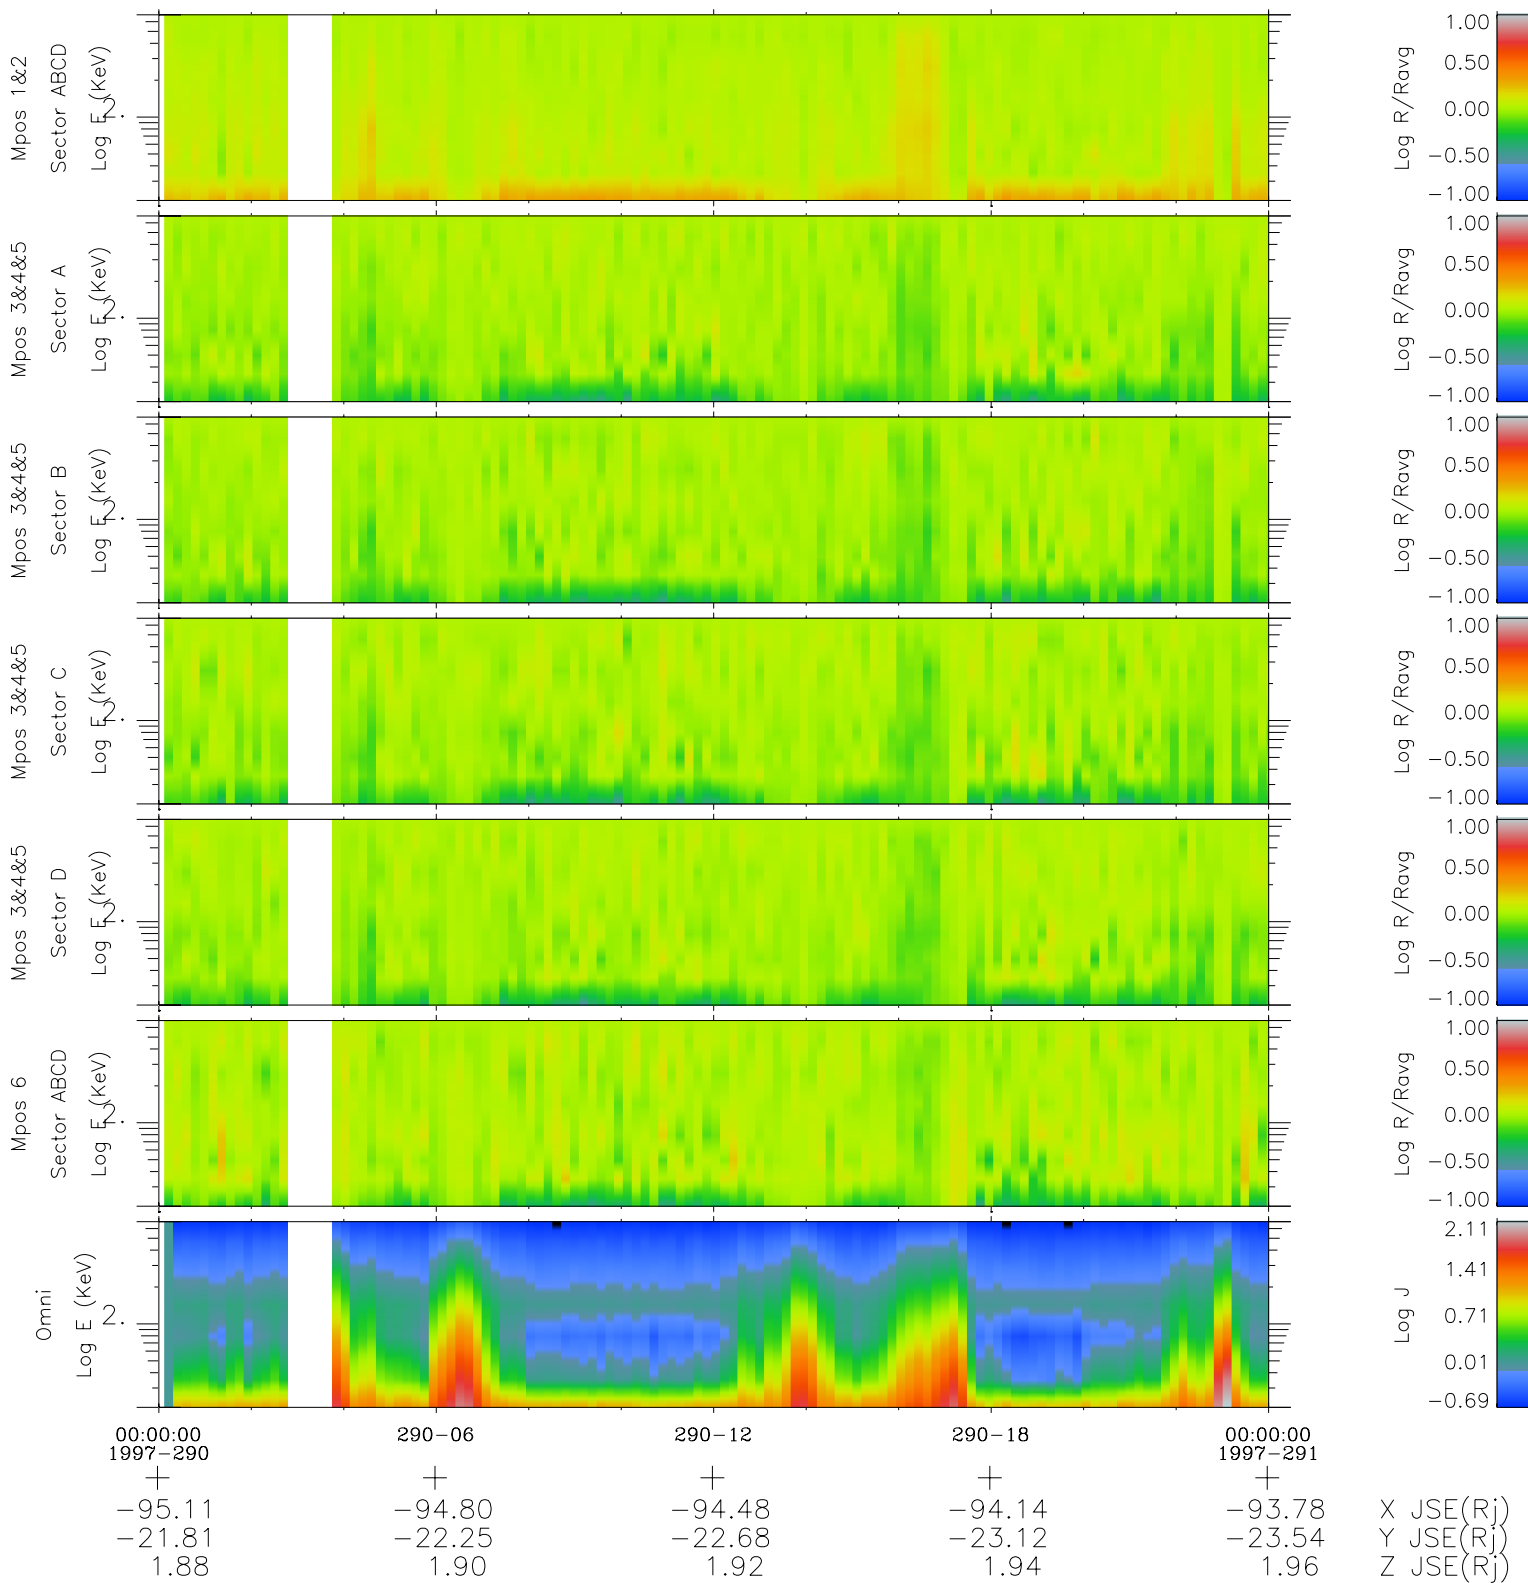

Galileo EPD Real Time R6 Electrons Spectra 97290

Software Version: RTSPEC_R6 V 1.20
 Data Production: 06-03-00
 Plot Production: Sun Sep 16 05:26:39 2001
 Color File: wondr3
 Geofactor File: 1.1

- ◇ = Jupiter look direction
- = Corotation look direction