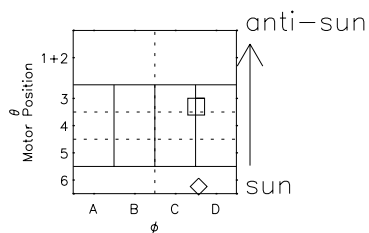

Galileo EPD Real Time R6 Ions Spectra 97290

Software Version: RTSPEC_R6 V 1.20
 Data Production: 06-03-00
 Plot Production: Sun Sep 16 05:26:32 2001
 Color File: wondr3
 Geofactor File: 1.1

- ◇ = Jupiter look direction
- = Corotation look direction