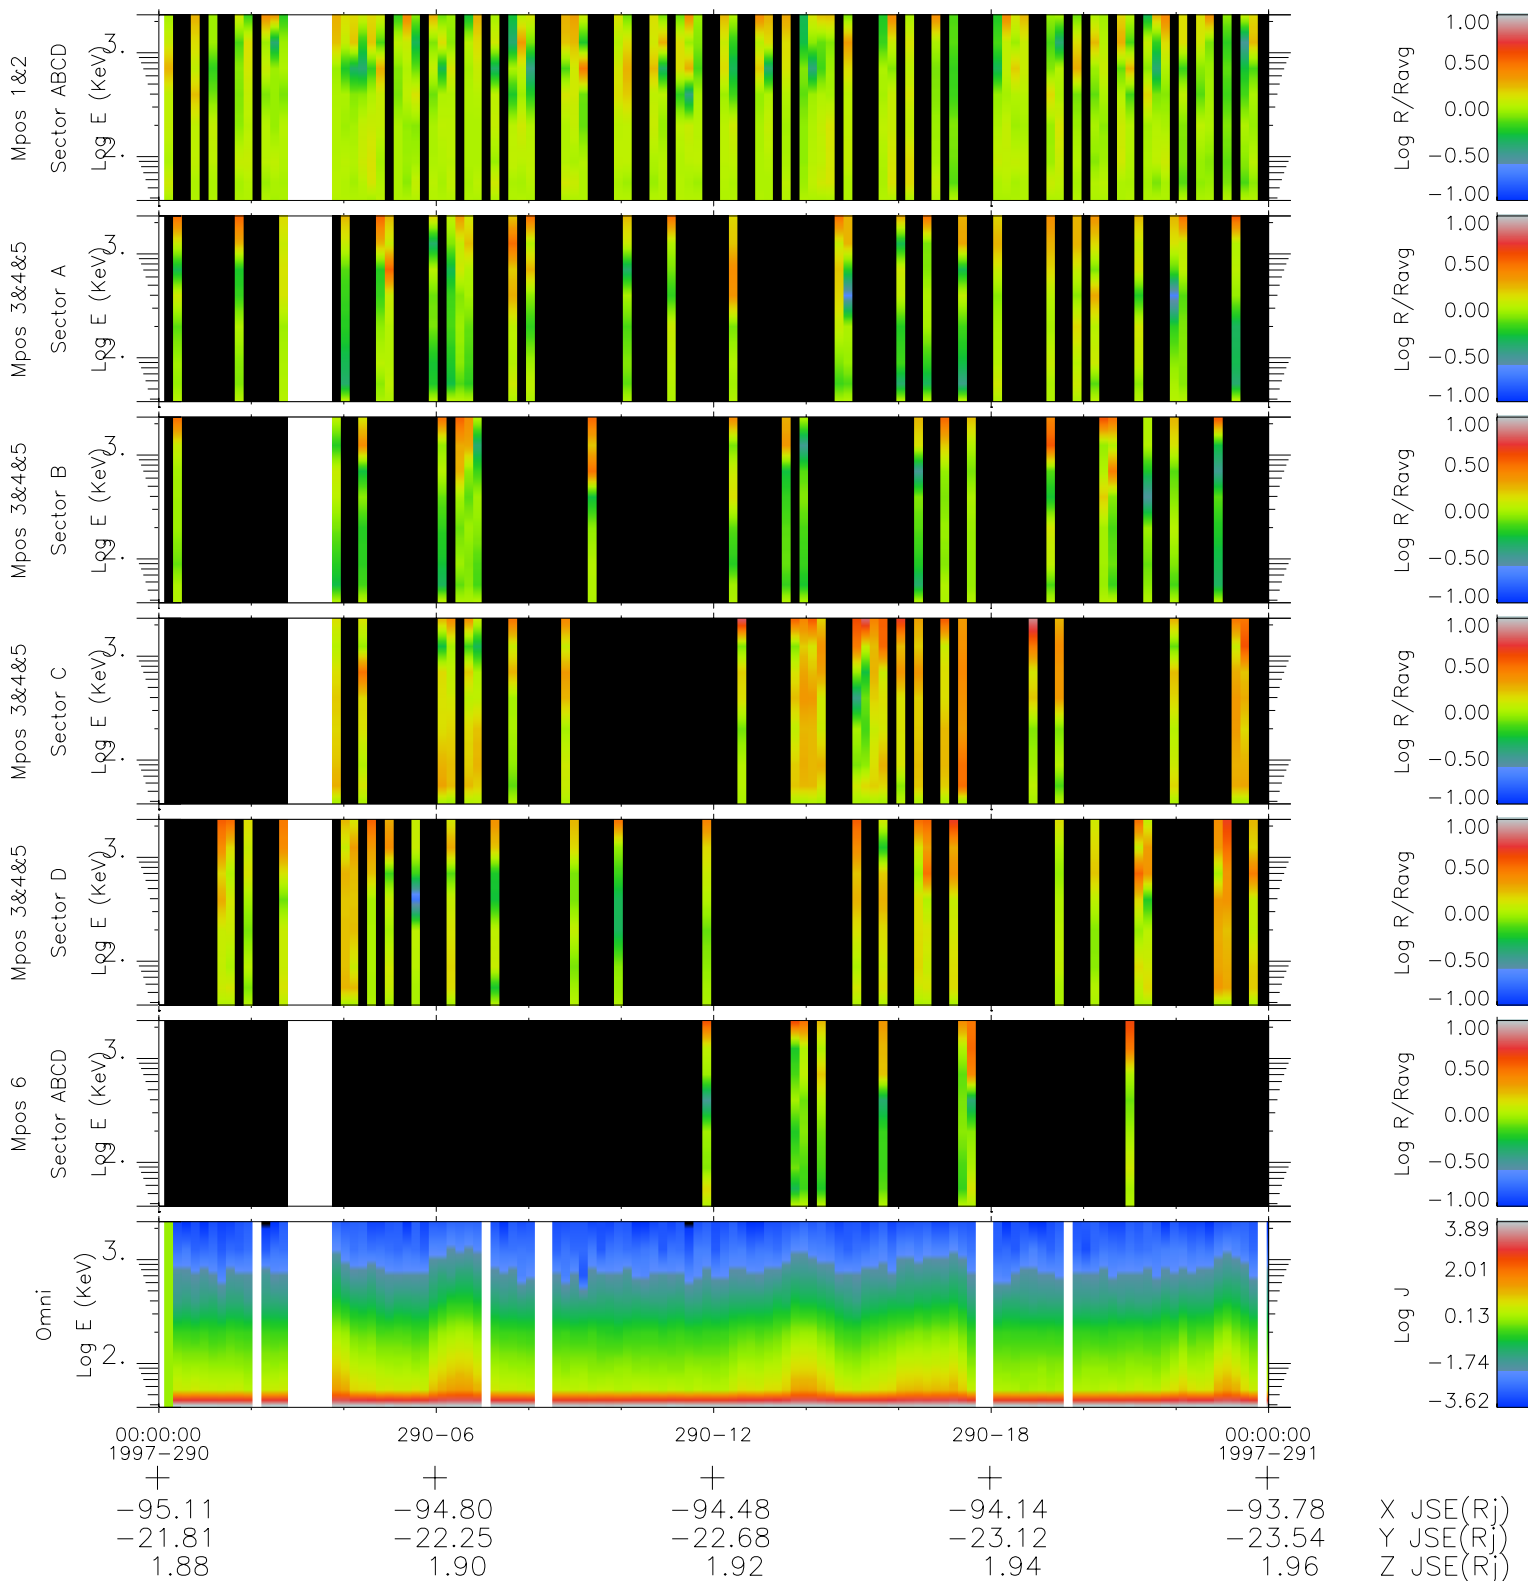

Galileo EPD Real Time R6 Ions Spectra 97290

Software Version: RTSPEC_R6 V 1.20
 Data Production: 06-03-00
 Plot Production: Sun Sep 16 05:26:32 2001
 Color File: wondr3
 Geofactor File: 1.1

- ◇ = Jupiter look direction
- = Corotation look direction