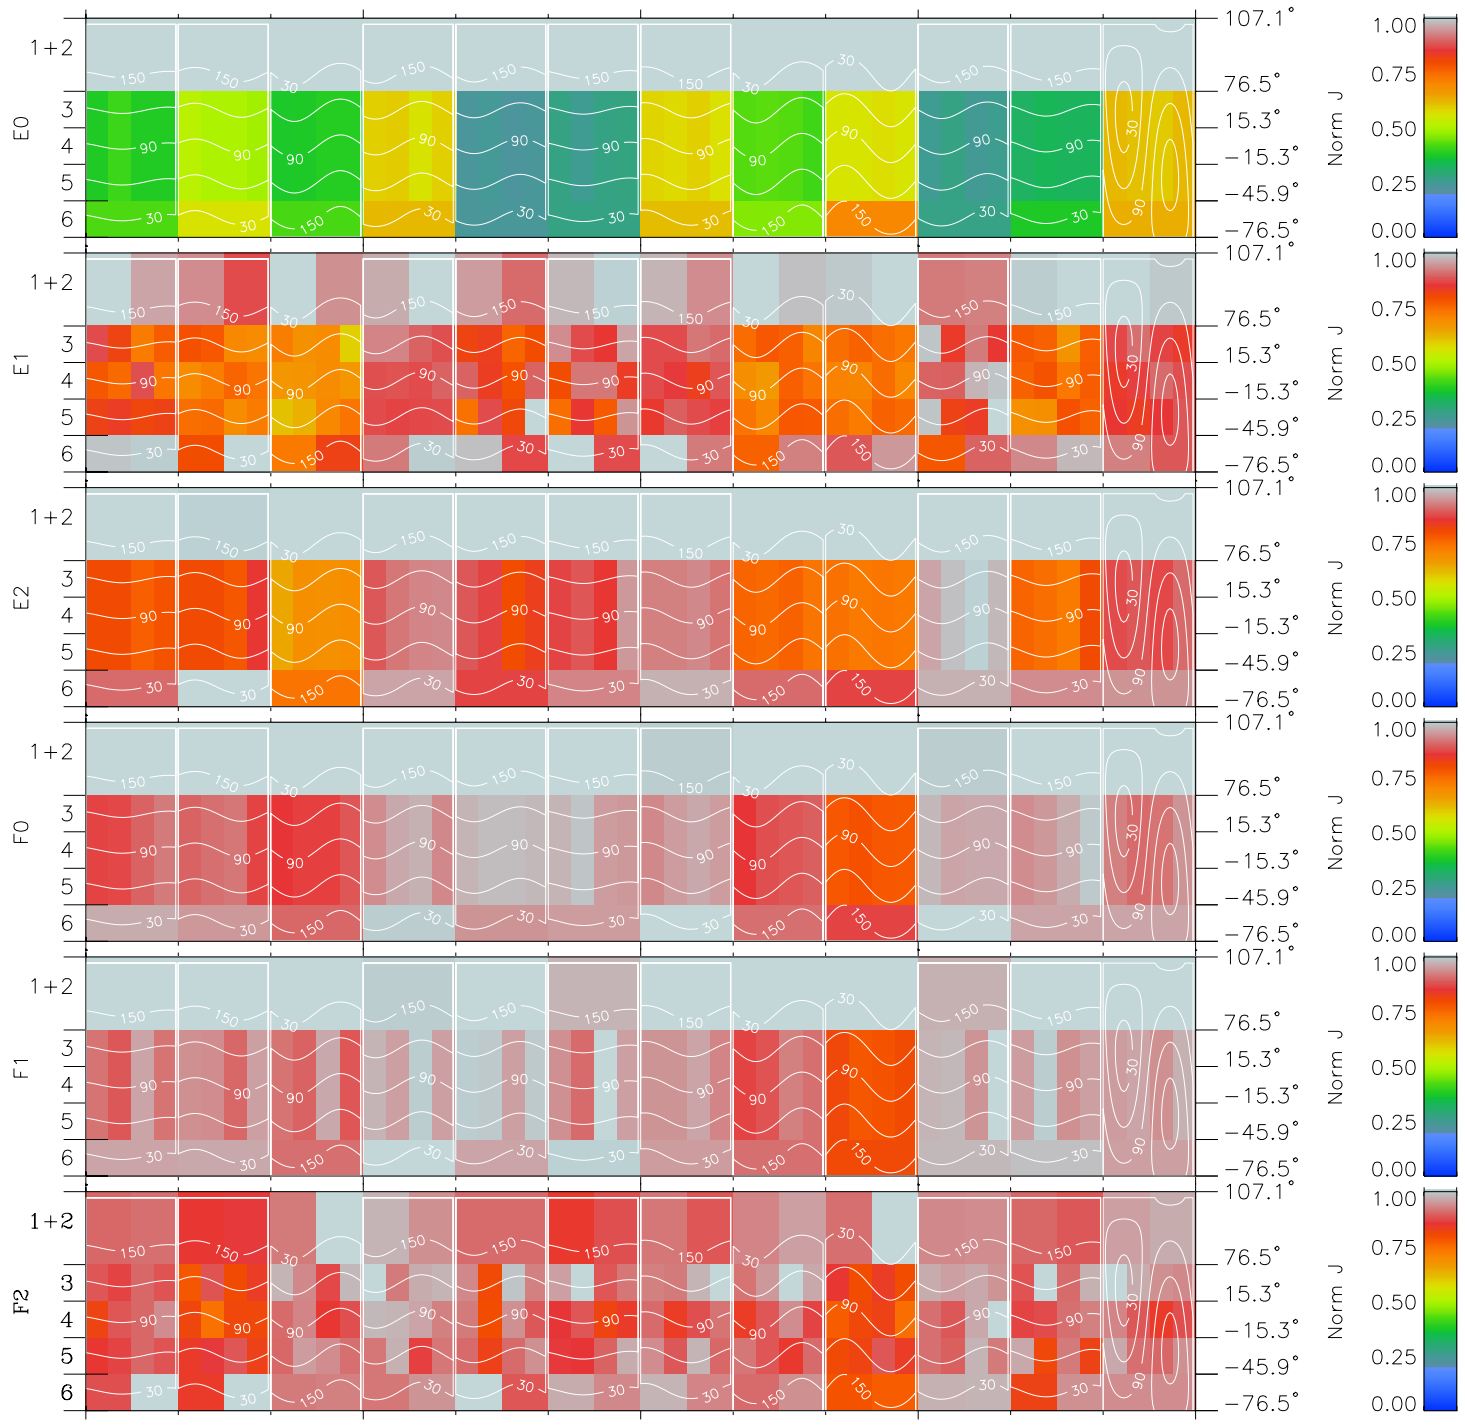

Galileo EPD Real Time All-Sky Anisotropies 97290

Software Version: RTSKY_NORM V 1.20
 Data Production: 06-03-00
 Plot Production: Sun Sep 16 05:27:31 2001
 Color File: wondr3
 Geofactor File: 1.1

00:00:00 1997-290	290-06	290-12	290-18	00:00:00 1997-291	X JSE(R _J)	Y JSE(R _J)	Z JSE(R _J)
+ -95.11 -21.81 1.88	+ -94.80 -22.25 1.90	+ -94.48 -22.68 1.92	+ -94.14 -23.12 1.94	+ -93.78 -23.54 1.96			

- ◇ = Jupiter look direction
- = Corotation look direction