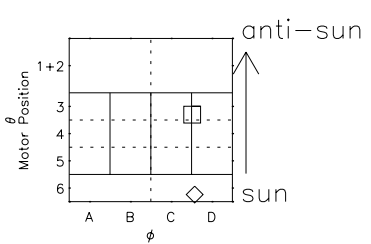

Galileo EPD Real Time All-Sky Anisotropies 97290

Software Version: RTSKY_NORM V 1.20
 Data Production: 06-03-00
 Plot Production: Sun Sep 16 05:27:31 2001
 Color File: wondr3
 Geofactor File: 1.1

00:00:00 1997-290	290-06	290-12	290-18	00:00:00 1997-291	X JSE(R _J)	Y JSE(R _J)	Z JSE(R _J)
+ -95.11 -21.81 1.88	+ -94.80 -22.25 1.90	+ -94.48 -22.68 1.92	+ -94.14 -23.12 1.94	+ -93.78 -23.54 1.96			

- ◇ = Jupiter look direction
- = Corotation look direction