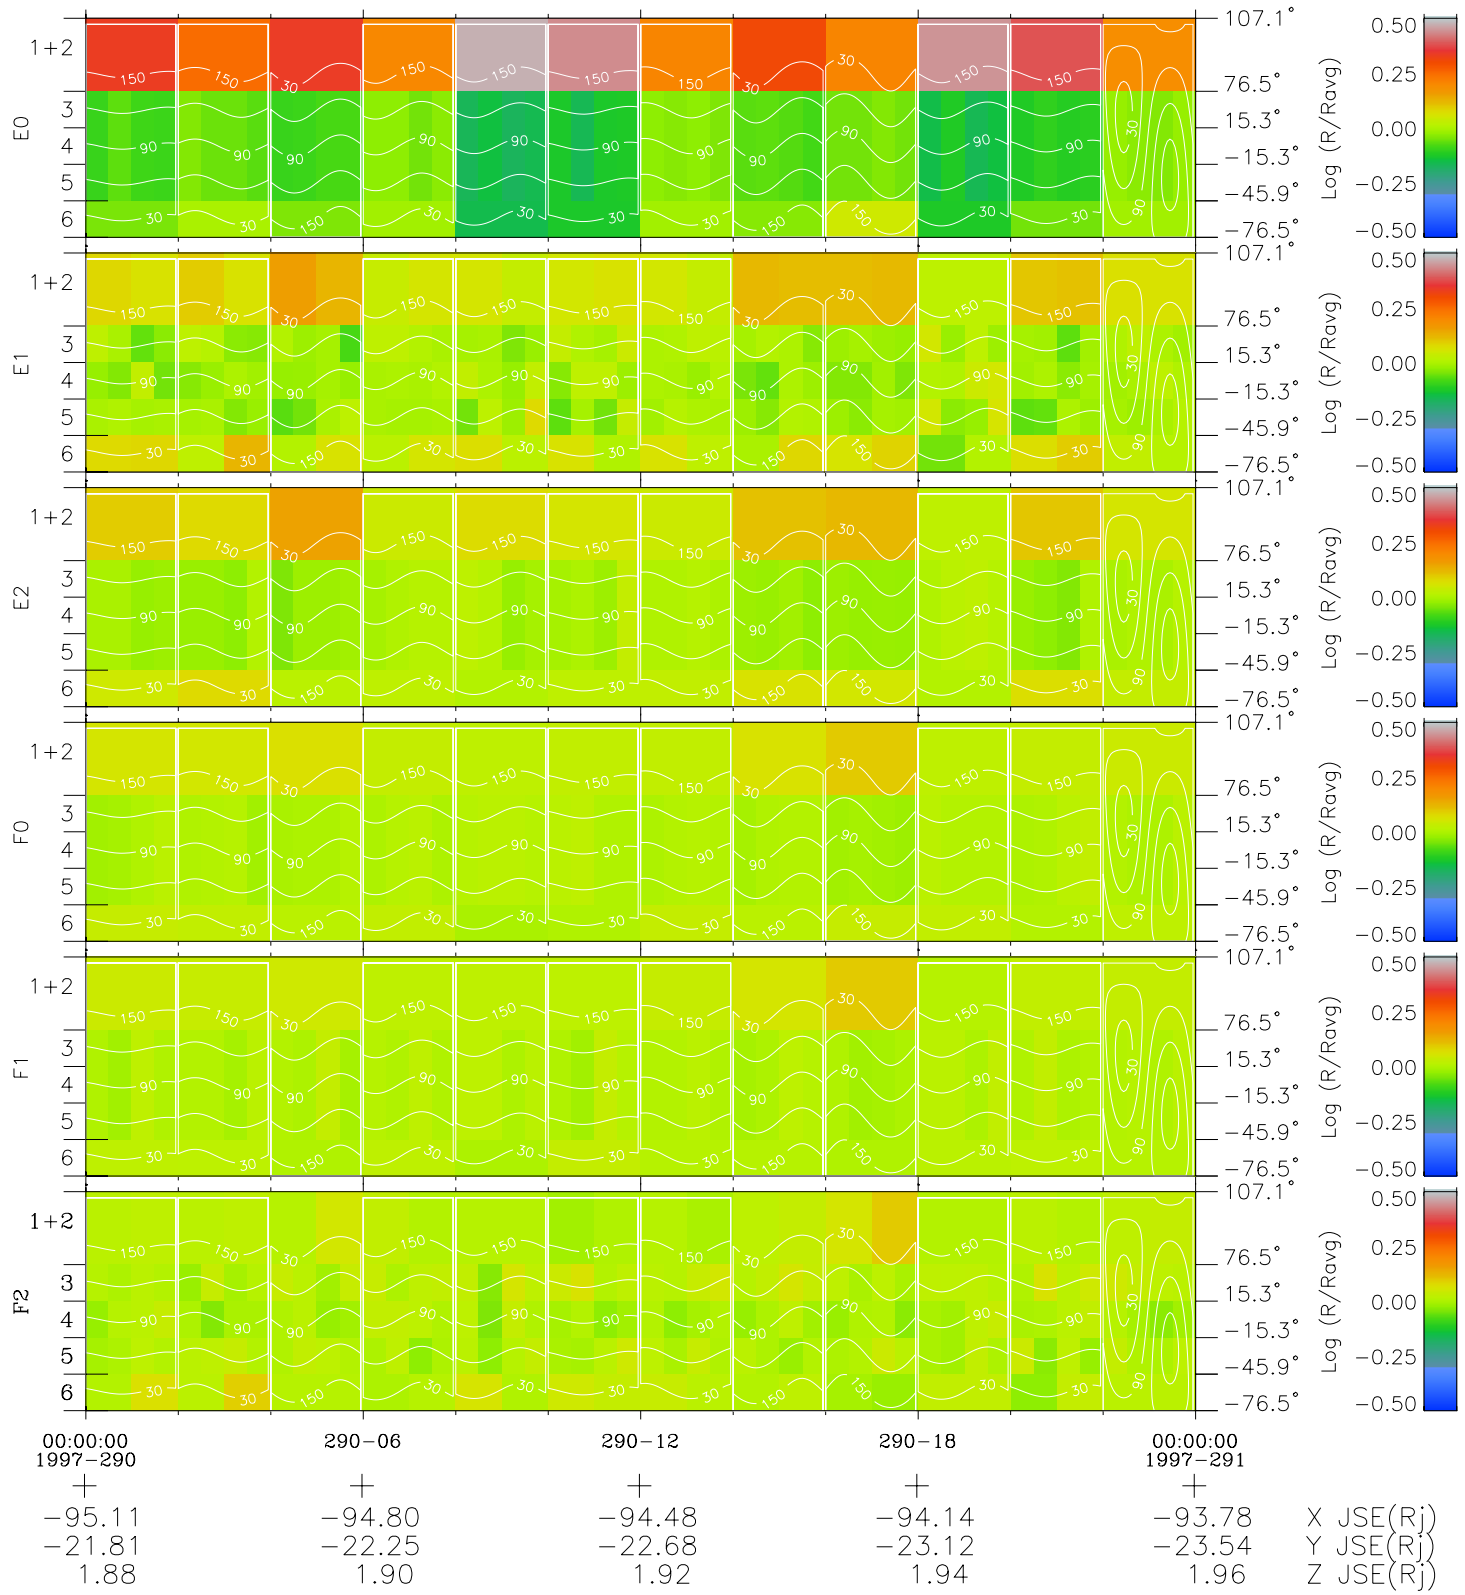

Galileo EPD Real Time All-Sky Anisotropies 97290

Software Version: RTSKY_MEAN V 1.20
 Data Production: 06-03-00
 Plot Production: Sun Sep 16 05:27:01 2001
 Color File: wondr3
 Geofactor File: 1.1

◇ = Jupiter look direction
 □ = Corotation look direction