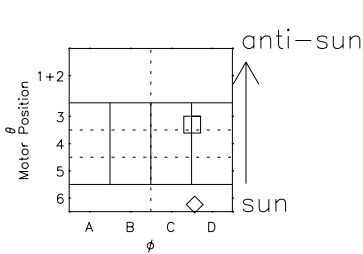

Galileo EPD Real Time All-Sky Anisotropies 97290

Software Version: RTSKY_MEAN V 1.20
 Data Production: 06-03-00
 Plot Production: Sun Sep 16 05:27:01 2001
 Color File: wondr3
 Geofactor File: 1.1

◇ = Jupiter look direction
 □ = Corotation look direction