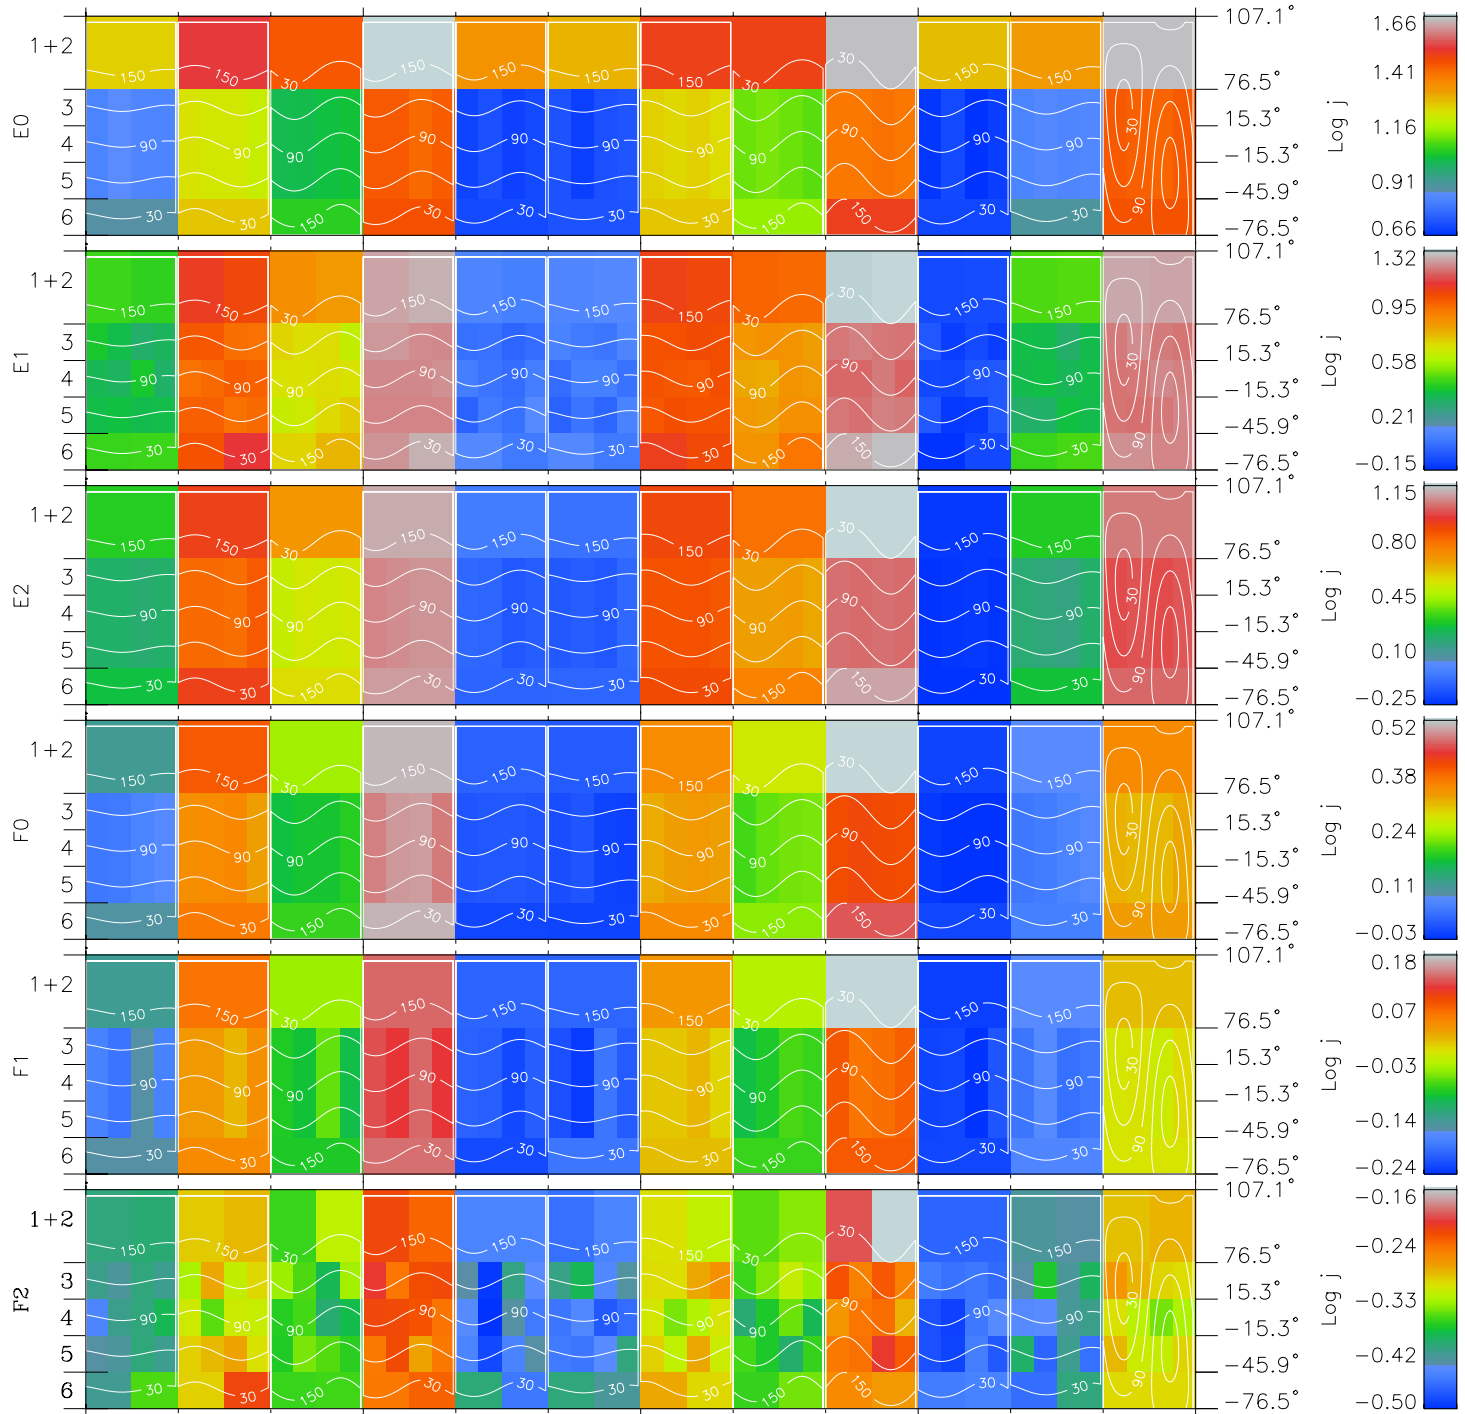

# Galileo EPD Real Time All-Sky Anisotropies 97290

Software Version: RTSKY\_FLUX V 1.20  
 Data Production: 06-03-00  
 Plot Production: Sun Sep 16 05:27:16 2001  
 Color File: wondr3  
 Geofactor File: 1.1

00:00:00 1997-290	290-06	290-12	290-18	00:00:00 1997-291	X JSE(R <sub>j</sub> )	Y JSE(R <sub>j</sub> )	Z JSE(R <sub>j</sub> )
+ -95.11 -21.81 1.88	+ -94.80 -22.25 1.90	+ -94.48 -22.68 1.92	+ -94.14 -23.12 1.94	+ -93.78 -23.54 1.96			

- ◇ = Jupiter look direction
- = Corotation look direction