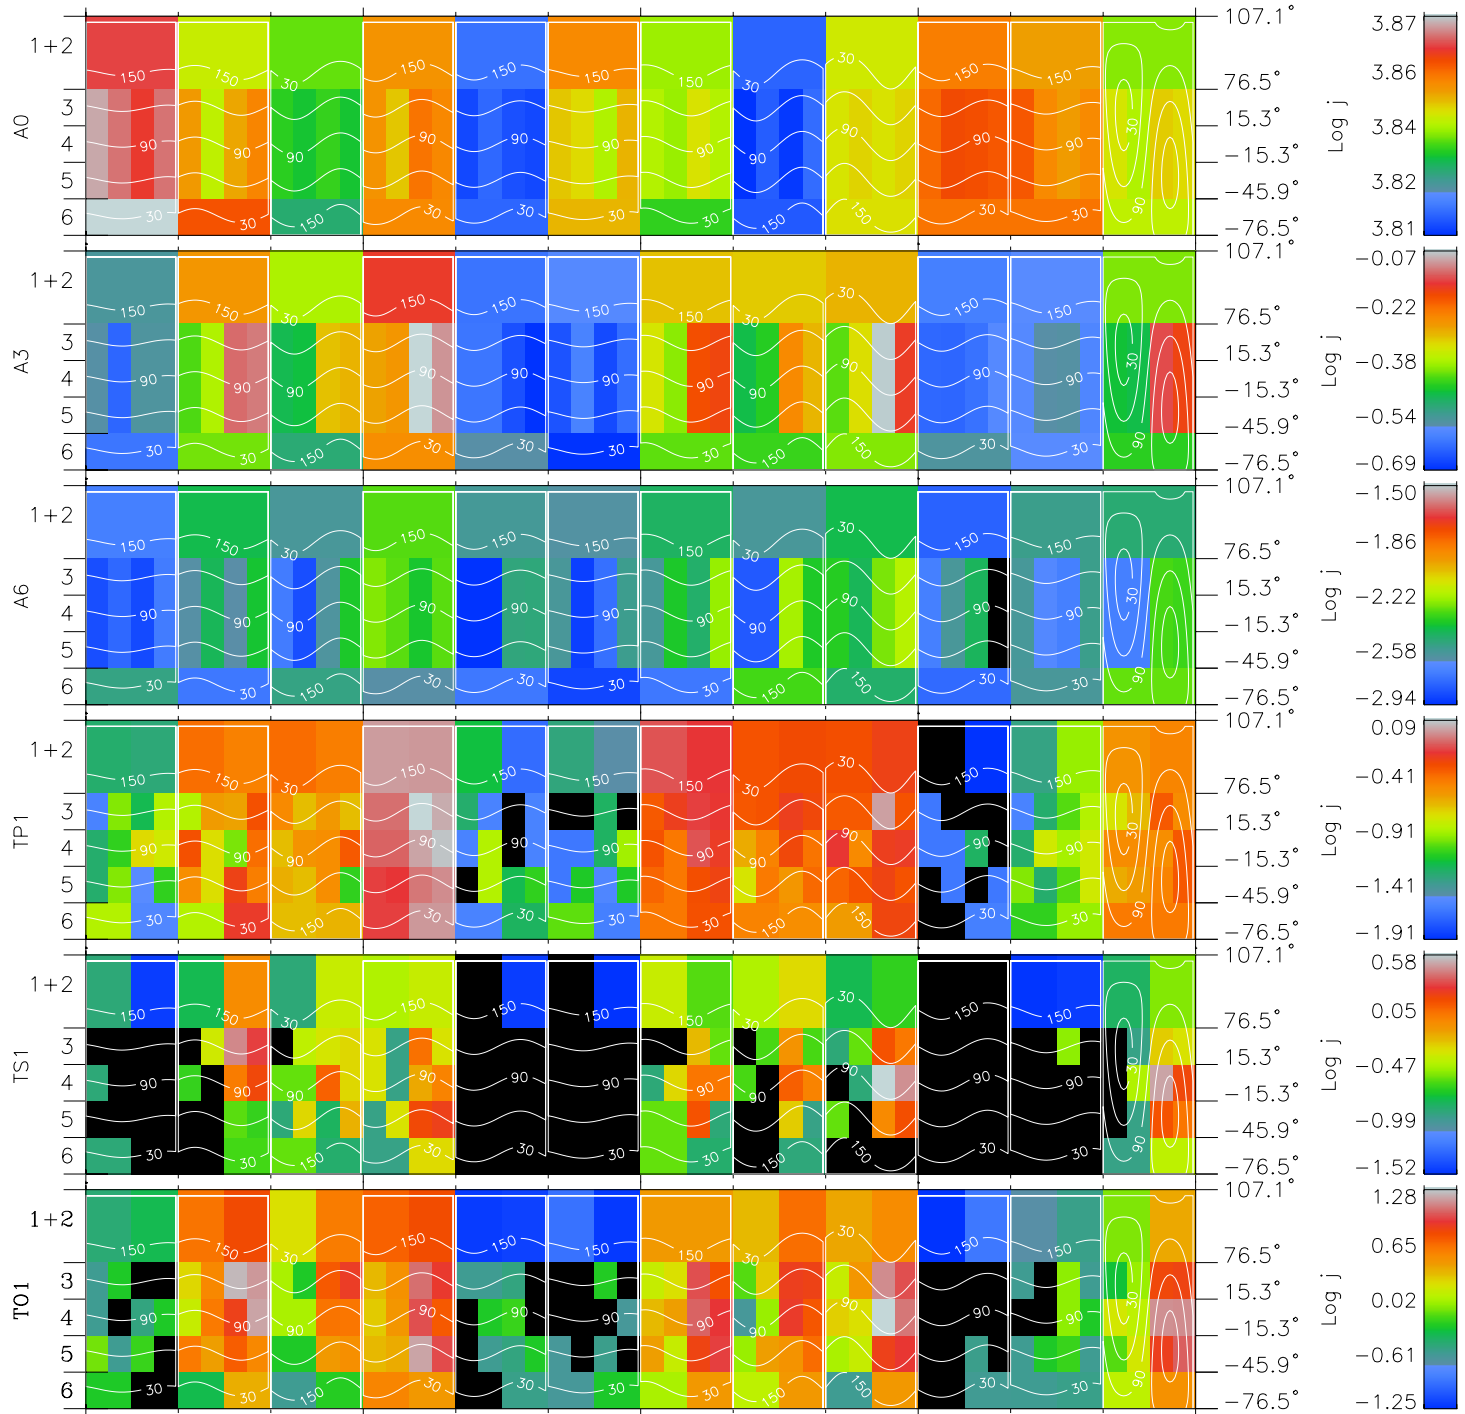

Galileo EPD Real Time All-Sky Anisotropies 97290

Software Version: RTSKY_FLUX V 1.20
 Data Production: 06-03-00
 Plot Production: Sun Sep 16 05:27:09 2001
 Color File: wondr3
 Geofactor File: 1.1

00:00:00 1997-290	290-06	290-12	290-18	00:00:00 1997-291	X JSE(R _j)	Y JSE(R _j)	Z JSE(R _j)
+ -95.11 -21.81 1.88	+ -94.80 -22.25 1.90	+ -94.48 -22.68 1.92	+ -94.14 -23.12 1.94	+ -93.78 -23.54 1.96			

- ◇ = Jupiter look direction
- = Corotation look direction