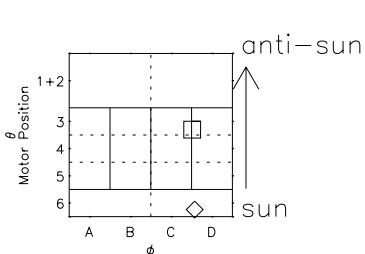

Galileo EPD Real Time All-Sky Anisotropies 97290

Software Version: RTSKY_FLUX V 1.20
 Data Production: 06-03-00
 Plot Production: Sun Sep 16 05:27:09 2001
 Color File: wondr3
 Geofactor File: 1.1

00:00:00 1997-290	290-06	290-12	290-18	00:00:00 1997-291	X JSE(R _j)	Y JSE(R _j)	Z JSE(R _j)
+ -95.11 -21.81 1.88	+ -94.80 -22.25 1.90	+ -94.48 -22.68 1.92	+ -94.14 -23.12 1.94	+ -93.78 -23.54 1.96			

- ◇ = Jupiter look direction
- = Corotation look direction