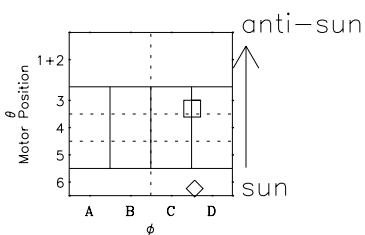

# Galileo EPD Real-Time Omni 97290

Software Version: RTLINE\_OMNI V 1.20  
Data Production: 06-03-00  
Plot Production: Sun Sep 16 05:28:49 2001

- ◇ = Jupiter look direction
- = Corotation look direction