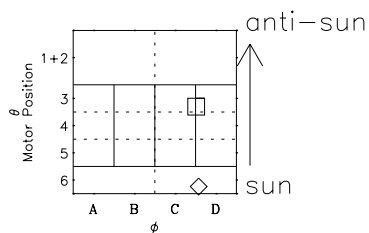

# Galileo EPD Real-Time Omni 97290

Software Version: RTLINE\_OMNI V 1.20  
Data Production: 06-03-00  
Plot Production: Sun Sep 16 05:28:48 2001

- ◇ = Jupiter look direction
- = Corotation look direction